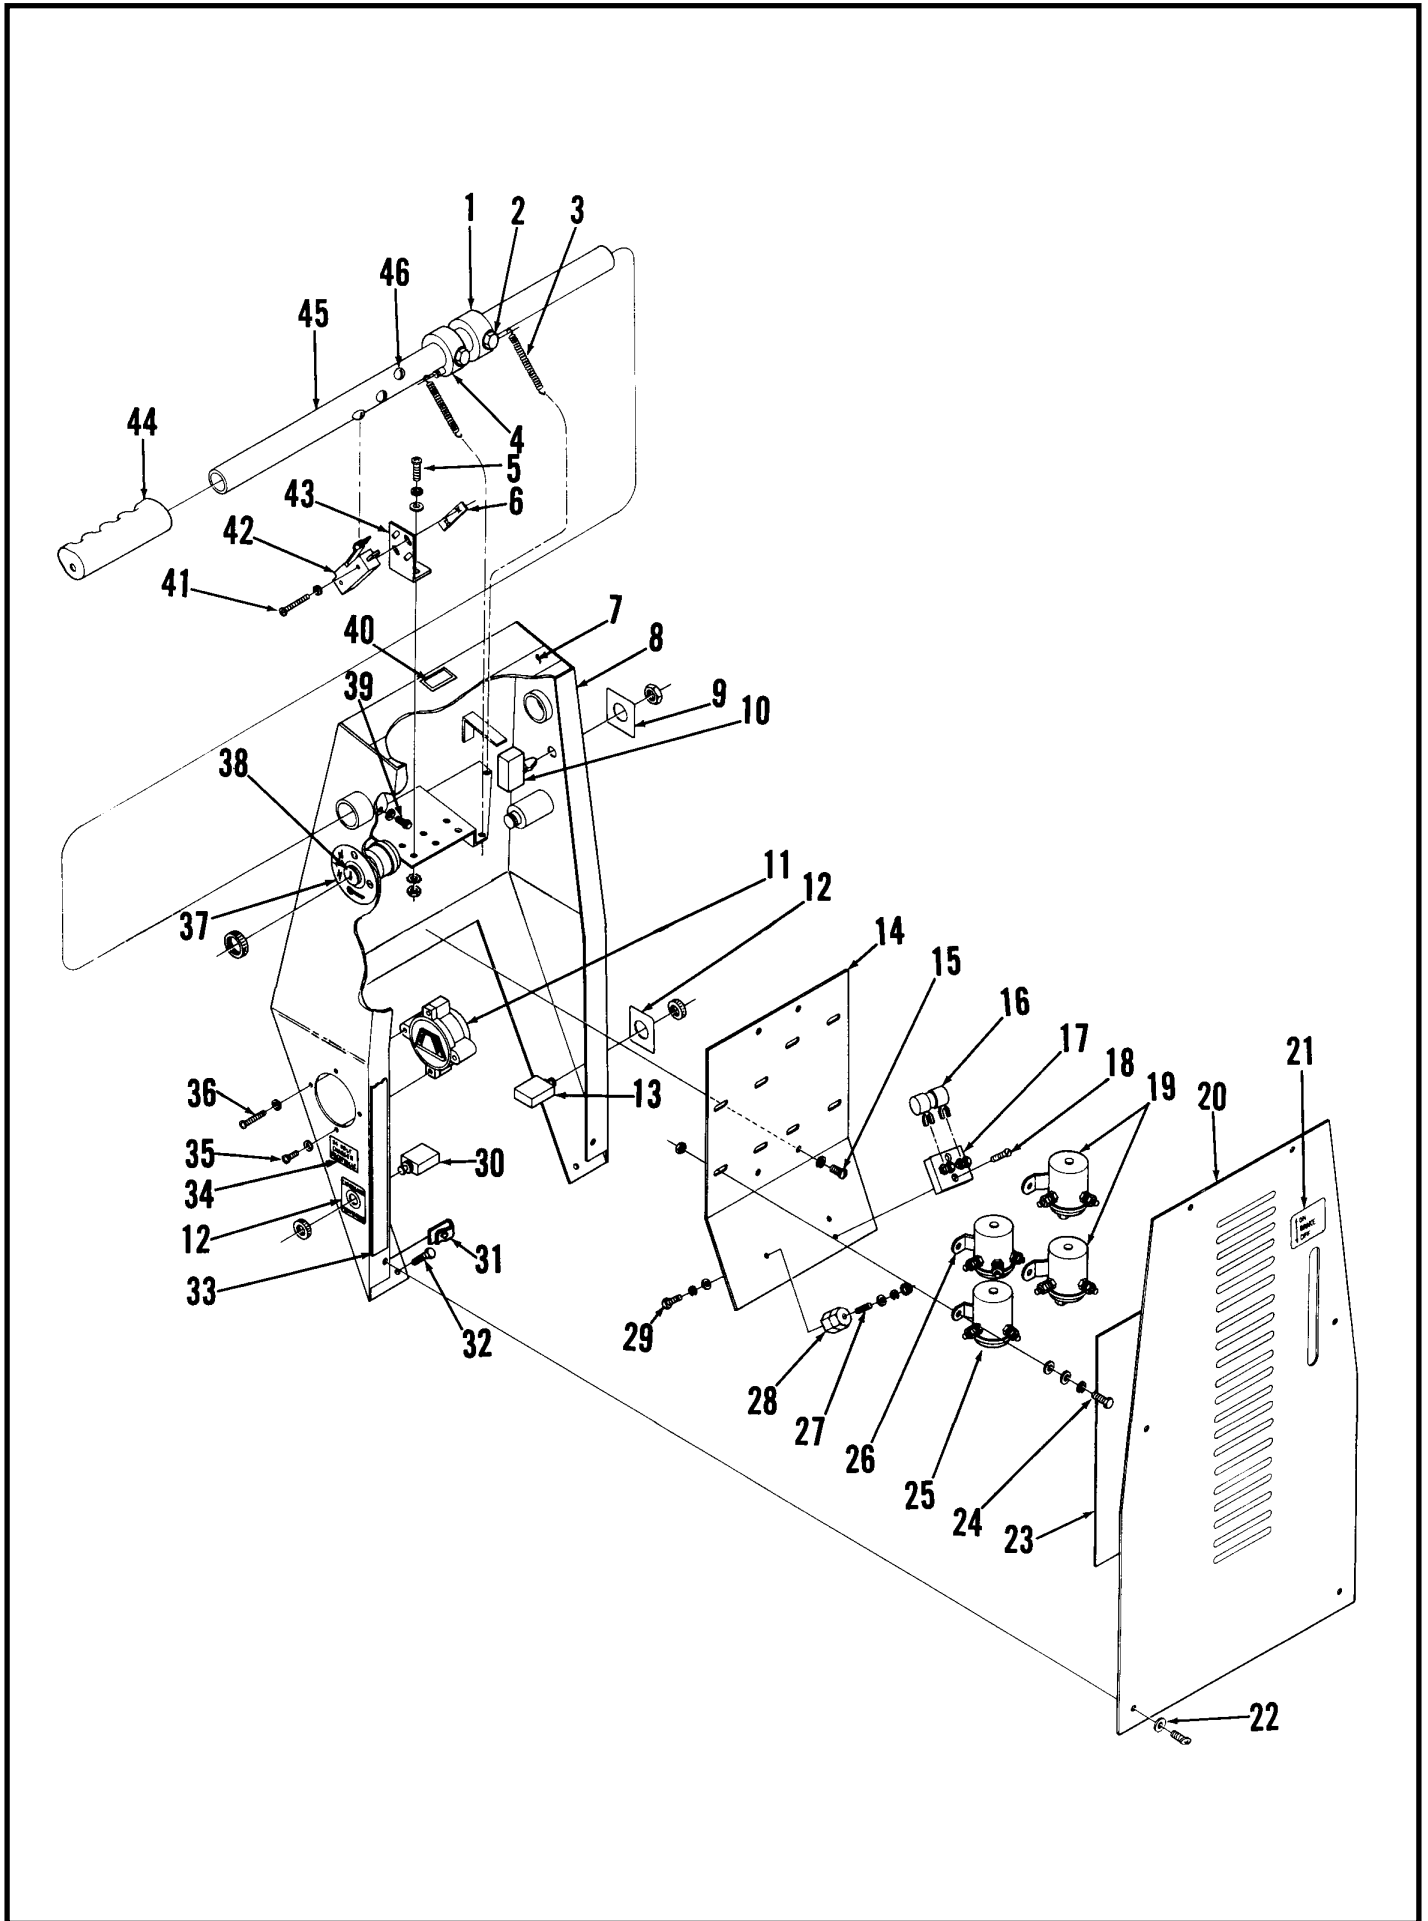

Retriever™ 134B

PARTS LIST

Advance MODEL 56467800(OBSOLETE)

This parts list is for machines after serial number 342115

**Nilfisk
Advance**

setting standards

10/89 revised 5/01 FORM NO. 56042202

HANDLE ASSEMBLY

Item	Part No.	Qty	Description	Item	Part No.	Qty	Description
	56467801	1	Handle Assembly	26	56468358	1	Solenoid Switch
1	56467582	1	Reverse Ring Assembly	27	56150274	1	Stud
2	56467586	2	Screw	28	56469858	1	Insulated Stand-Off
3	56328790	2	Spring TSB 644 G-9	29		1	1/4-20 x 3/8 Bolt
4	56467584	1	Forward Ring Assembly	30	56454538	1	Circuit Breaker 15A
5		6	#8-32 x 3/8 Screw	31	56328855	4	Spring Nut
6	56376015	3	Nut Plate	32		4	1/4-20 x 1/2 Screw
7	56014350	1	Decal, Control Panel	33	56320099	6	Gasket
8	56467808	1	Handle	34	56054192	1	Decal, Charger
9	56023316	1	Decal, On-Off	35		2	8-32 x 5/8 Screw
10	56754092	1	Switch	36		2	8-32 x 1-1/2 Screw
11	56386119	1	Charger Receptacle (old style)	37	56023330	1	Decal, Main Switch
*	56324306		Replacement Contacts (new style)	38	56441538	1	Key Switch
*	56324305	1	Charger Receptacle Housing (new style)		56441539	1	Key for 441538 (Not Shown)
12	56015020	1	Decal, Reset	39	56234079	1	Screw
13	56387316	1	Circuit Breaker 10A	40	56467410	1	Indicator Light
14	56467807	1	Solenoid Plate	41		6	6-32 x 7/8 Screw
15		4	1/4-20 x 3/8 Screw	42	56385615	3	Switch
16	56448739	1	Fuse 40A	43	56467380	3	Plate
17	56448741	1	Fuse Clamp Block	44	56514085	2	Grip
18		2	#10-32 x 3/4 Screw	45	56467599	1	Tube TSB 644 G-9
19	56470750	2	Solenoid	46		3	1/4-20 x 1/4 Screw
20	56467813	1	Rear Panel				* = Not Shown
21	56024984	1	Decal, Brake				
22	56449340	6	Finishing Washer				
23	56023328	1	Decal, Wiring				
24		8	1/4-20 x 5/8 Screw				
25	56371394	1	Solenoid				