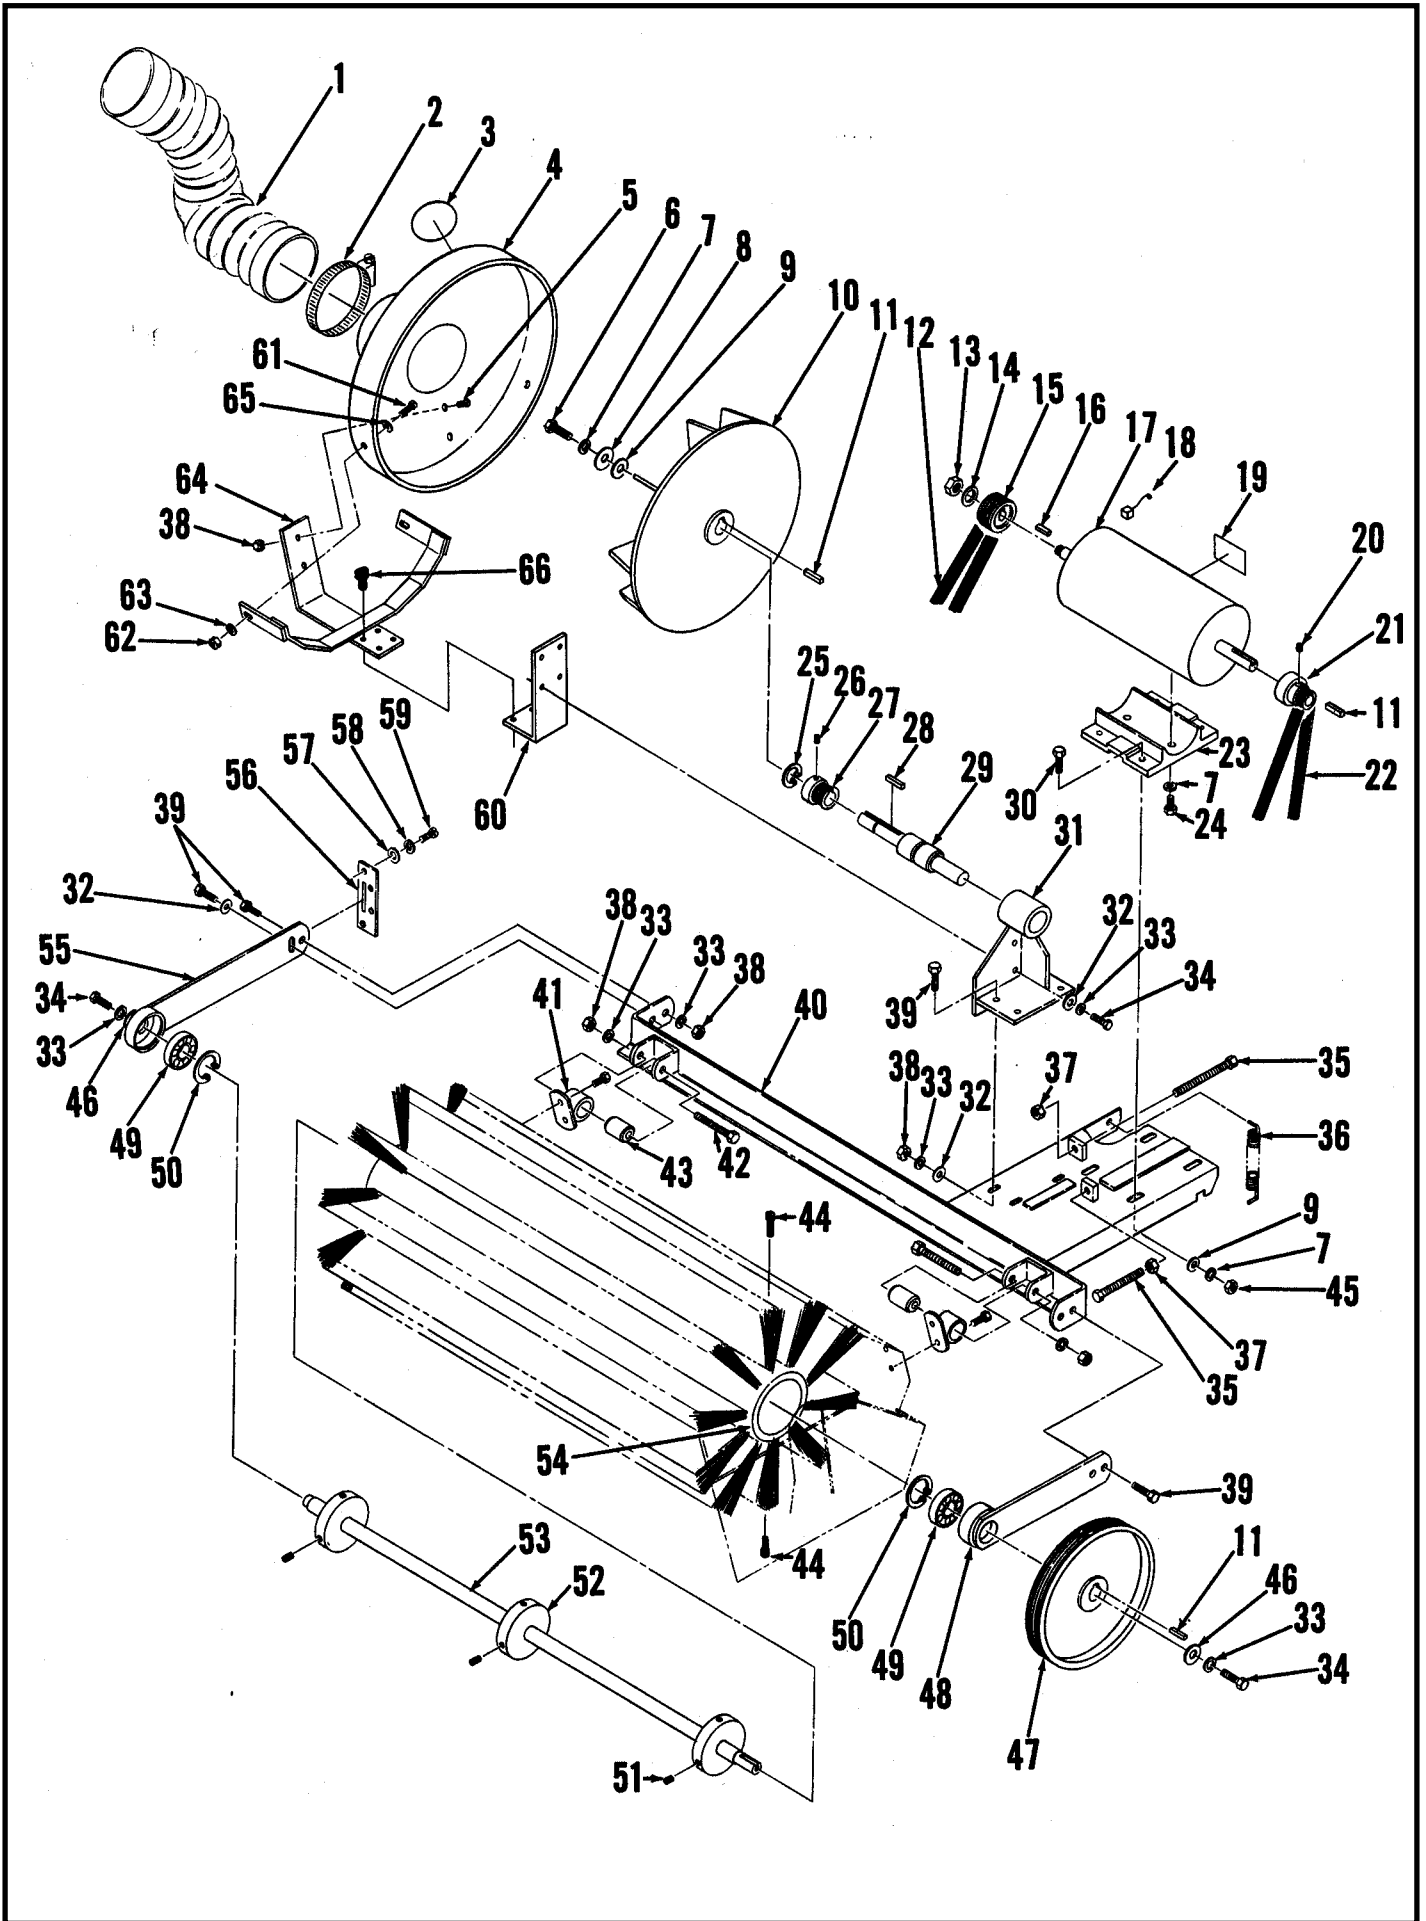

MAIN BROOM & IMPELLER DRIVE

Item	Part No.	Qty	Description	Item	Part No.	Qty	Description
1	56469370	1	Flex Hose	43	56467310	2	Rubber Mount
2	56352829	2	Hose Clamp	44		6	Screw, 1/4-20 x 1.00
3	56030080	1	Decal, Hands Clear	45		4	Nut, 5/16-18
4	56467820	1	Shroud	46	56151114	2	Washer
5		2	Screw, 1/4-20 x 3/4	47	56467204	1	Sheave
6		1	Screw, 5/16-18 x 3/4	48	56467194	1	Left Brush Arm
7		7	Lock Washer 5/16	49	56372773	2	Ball Bearing
8	56152781	1	Washer	50	56366544	2	Retaining Ring
9		5	Washer	51		3	Screw, Set 1/4-20 x 1/2
10	56469347	1	Impeller	52	56475462	3	Brush Mounting Disc
11	56109258	3	Square Key	53	56467182	1	Brush Shaft
12	56467264	1	Poly-V Belt	54	56505606	1	Main Broom, Poly (Standard)
13		3	3/18-16 Belt	**	56475504	1	Union Mix
14		1	Flat Washer 3/8	**	56505596	1	Main Broom, Non-Conductive
15	56467372	1	Sheave	55	56467192	1	Right Brush Arm
16	56109258	1	Square Key	56	56467350	1	Gasket
17	56467055	1	Motor	57		4	Washer
18	56386263	1	Motor Brush (Set)	58		4	Lock Washer #8
19	56023318	1	Decal, Warning	59		4	Screw, #8-32 x 3/8
20		2	Screw Set #10-24 x 1/4	60	56467297	1	Bracket
21	56467184	1	Sheave	61		2	Screw, #10-24 x 9/16
22	56467269	1	Poly-V Belt	62		2	Nut, #10-24
23	56467355	1	Motor Base	63		2	Washer
24		2	Screw 5/16-18 x 1/2	64	56467300	1	Bracket
25	56748905	1	Retaining Ring	65		2	Lock Washer
26		2	Screw, Set 5/16-18 x 1/4	66		2	Screw, 1/4-20 x 3/4
27	56467548	1	Sheave	** = Optional Accessory, not included			
28	56158135	1	Square Key				
29	56467550	1	Shaft & Bearing				
30		4	Screw, 5/16-18 x 7/8				
31	56467442	1	Bracket				
32		7	Washer				
33		12	Lock Washer				
34		4	Screw, 1/4-20 x 1/2				
35	56467542	2	Screw				
36	56467404	1	Spring				
37		3	Nut, 3/8-16				
38		3	Nut, 1/4-20				
39		6	Screw, 1/4-20 x 3/4				
40	56467178	1	Frame				
41	56467312	2	Pivot				
42		2	Screw, 1/4-20 x 2