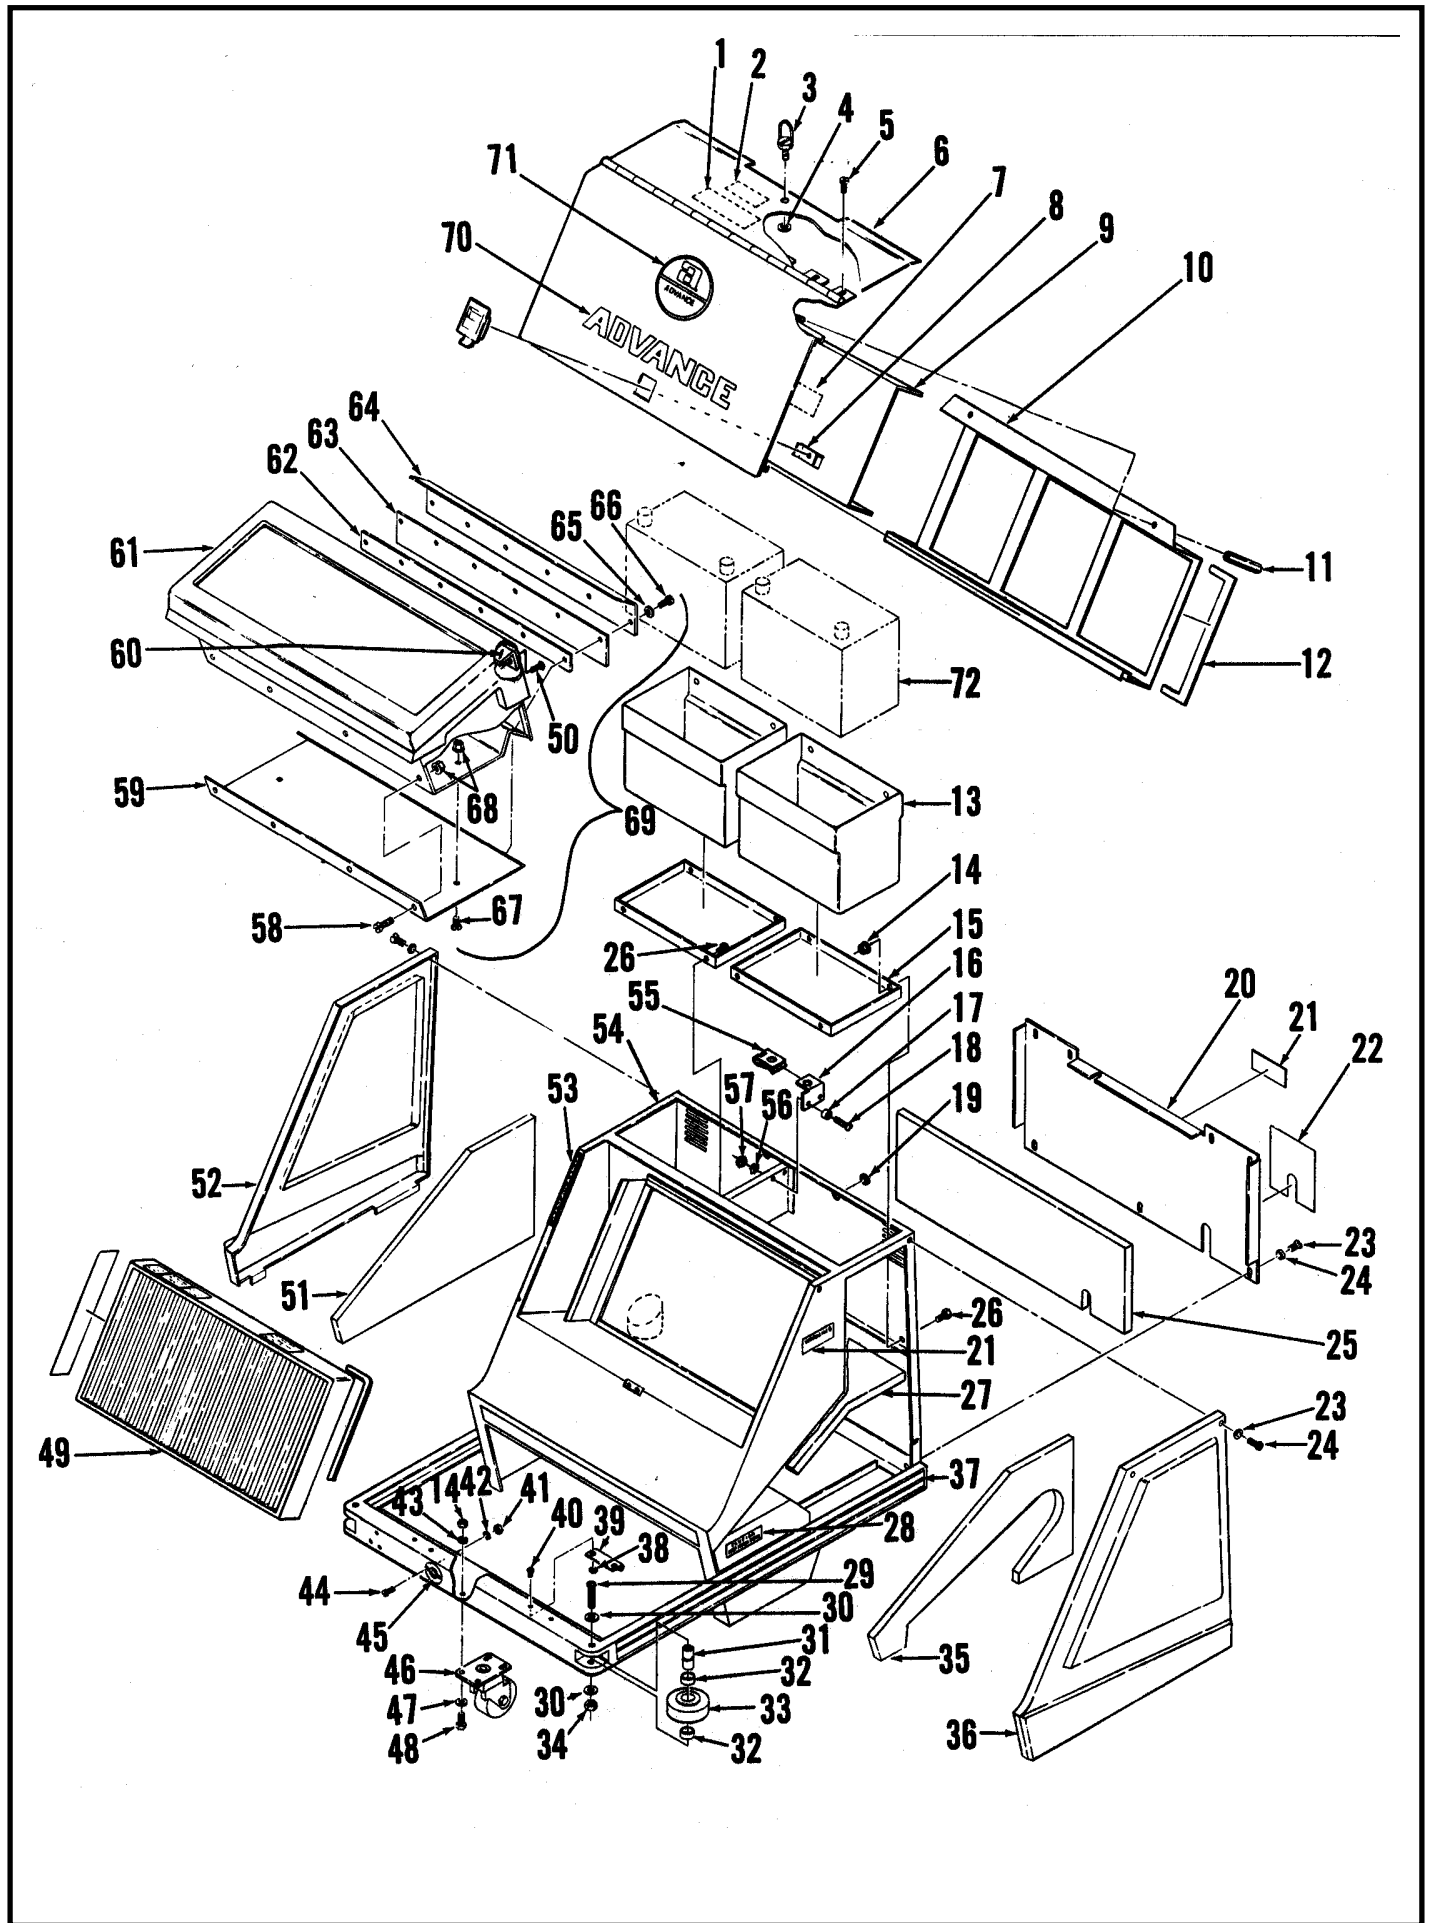

Retriever™ 134B

PARTS LIST

Advance MODEL 56467800(OBSOLETE)

This parts list is for machines after serial number 342115

**Nilfisk
Advance**

setting standards

10/89 revised 5/01 FORM NO. 56042202

HANDLE ASSEMBLY

Item	Part No.	Qty	Description	Item	Part No.	Qty	Description
	56467801	1	Handle Assembly	26	56468358	1	Solenoid Switch
1	56467582	1	Reverse Ring Assembly	27	56150274	1	Stud
2	56467586	2	Screw	28	56469858	1	Insulated Stand-Off
3	56328790	2	Spring TSB 644 G-9	29		1	1/4-20 x 3/8 Bolt
4	56467584	1	Forward Ring Assembly	30	56454538	1	Circuit Breaker 15A
5		6	#8-32 x 3/8 Screw	31	56328855	4	Spring Nut
6	56376015	3	Nut Plate	32		4	1/4-20 x 1/2 Screw
7	56014350	1	Decal, Control Panel	33	56320099	6	Gasket
8	56467808	1	Handle	34	56054192	1	Decal, Charger
9	56023316	1	Decal, On-Off	35		2	8-32 x 5/8 Screw
10	56754092	1	Switch	36		2	8-32 x 1-1/2 Screw
11	56386119	1	Charger Receptacle (old style)	37	56023330	1	Decal, Main Switch
*	56324306		Replacement Contacts (new style)	38	56441538	1	Key Switch
*	56324305	1	Charger Receptacle Housing (new style)		56441539	1	Key for 441538 (Not Shown)
12	56015020	1	Decal, Reset	39	56234079	1	Screw
13	56387316	1	Circuit Breaker 10A	40	56467410	1	Indicator Light
14	56467807	1	Solenoid Plate	41		6	6-32 x 7/8 Screw
15		4	1/4-20 x 3/8 Screw	42	56385615	3	Switch
16	56448739	1	Fuse 40A	43	56467380	3	Plate
17	56448741	1	Fuse Clamp Block	44	56514085	2	Grip
18		2	#10-32 x 3/4 Screw	45	56467599	1	Tube TSB 644 G-9
19	56470750	2	Solenoid	46		3	1/4-20 x 1/4 Screw
20	56467813	1	Rear Panel				* = Not Shown
21	56024984	1	Decal, Brake				
22	56449340	6	Finishing Washer				
23	56023328	1	Decal, Wiring				
24		8	1/4-20 x 5/8 Screw				
25	56371394	1	Solenoid				