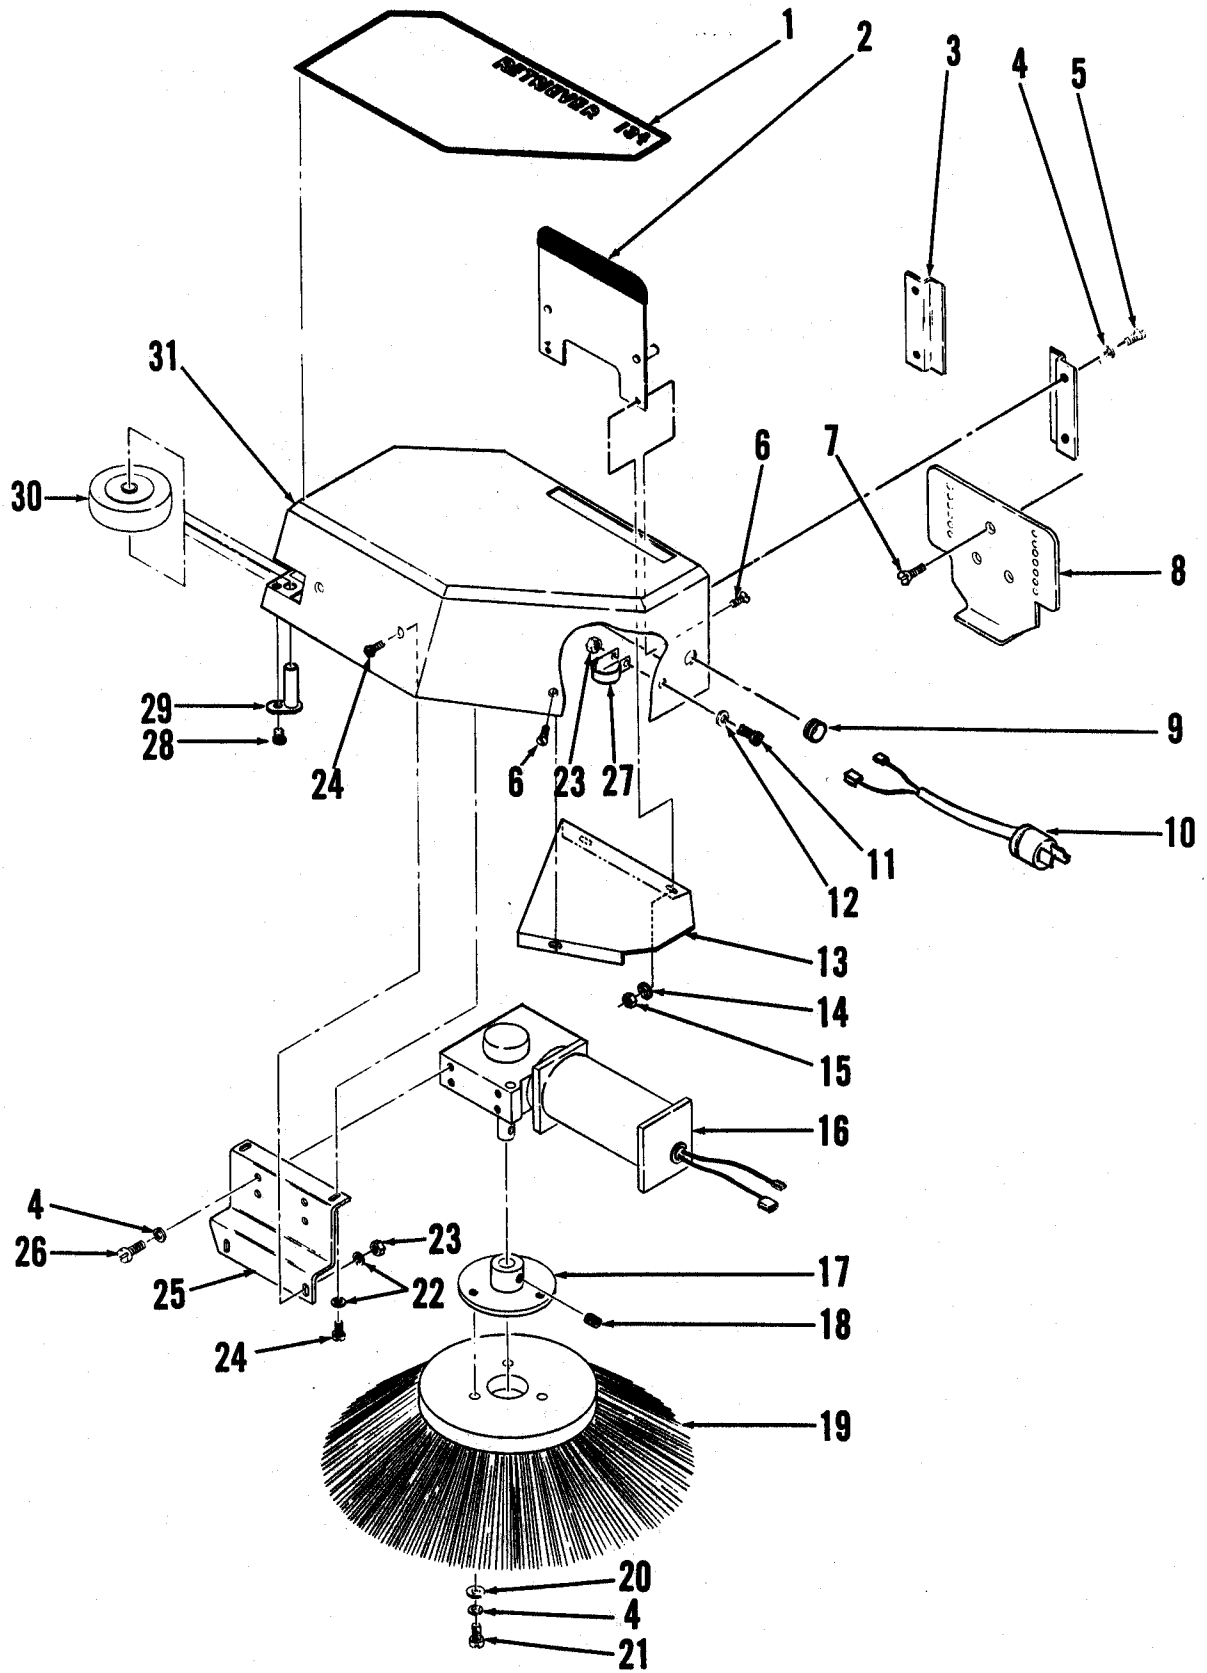

WHEEL DRIVE ASSEMBLY

Item	Part No.	Qty	Description	Item	Part No.	Qty	Description
1		15	1/4-20 x 1/2 Screw	27	56370010	2	Square Key
2		15	1/4 Lock Washer	28		4	5/16-18 x 1/2 Set Screw
3		4	Flat Washer	29	56467382	2	Wheel
4	56467470	1	Resistor	30	56467218	2	Mounting Bracket
5		3	1/4-20 x 7/8 Screw		56441406	4	Bearing Sleeve for 467218
6	56364527	2	Knob	31	56101753	4	Lube Fitting
7	56467360	1	Handle	32	56367095	2	Collar
8		1	Pin	33		2	5/16-18 x 1/4 Set Screw
9	56329098	2	Bushing	34	56367184	2	Thrust Bearing
10	56467238	2	Bracket	35	56467230	1	Differential
11		2	#10-24 x 1/4 Set Screw	36	56467379	1	Sprocket
12	56467250	1	Cam	37	56469026	1	Brake Drum
13	56331076	2	Collar	38		4	5/16-18 x 4-1/4 Bolt
14	56503006	1	Motor Brushes (Set)	39	56402745	1	Brake Strap
15	56467149	1	Motor	40	56402990	2	Brake Arm
*	56503006	1	Carbon Brush/Set 2, for item 15	41	56321427	6	Retaining Ring
16	56467121	1	Woodruff Key	42	56328022	2	Spacer
17		2	1/4-20 x 1/2 Screw	43	56402995	3	Pin
18		4	Washer	44	56402971	1	Brake Handle Bracket
19	56467111	1	Mounting Plate	45	56481671	1	Stud
20		3	Washer	46	56206814	1	Turnbuckle
21		3	1/4-20 x 5/8 Screw	47	56467163	1	Brake Handle Rod
22	56467031	1	Chain	48	56467155	1	Brake Handle Rod
23	56467506	1	Stop Bracket	49	56468834	1	Retaining Ring
24	56467418	1	Angle	50	56001882	1	1/16" X 3/4" Cotter Pin
25		15	1/4-20 Nut	51	56470790	1	Sprocket
26	56467544	1	Chain				

* = Not Shown

DUST SKIRTS

Item	Part No.	Qty	Description
1	56467804	1	Frame
2		22	Screw, #8-32 x 1/2
3		48	Lock Washer #8
4	56467334	2	Skirt Plate
5	56467317	1	Skirt
6	56467536	1	Plate
7	56467496	1	Skirt
8		8	Nut, #8-32
9	56467324	1	Nut Plate
10	56467326	2	Skirt Plate
11	56467306	2	Side Skirt
12		19	Screw, #8-32 x 3/8
13	56467319	1	Skirt
14	56467340	1	Skirt
15	56467334	1	Skirt Plate
16	56467344	1	Top Gasket
17	56467342	1	Plate
18		7	Screw, #8-32 x 1/2
19	56467821	1	Bracket
20		2	Screw, #8-32 x 1/2
21	56467038	1	Striker
22	56467167	1	Shim
23	56467333	2	Gasket
24	56467329	2	Plate