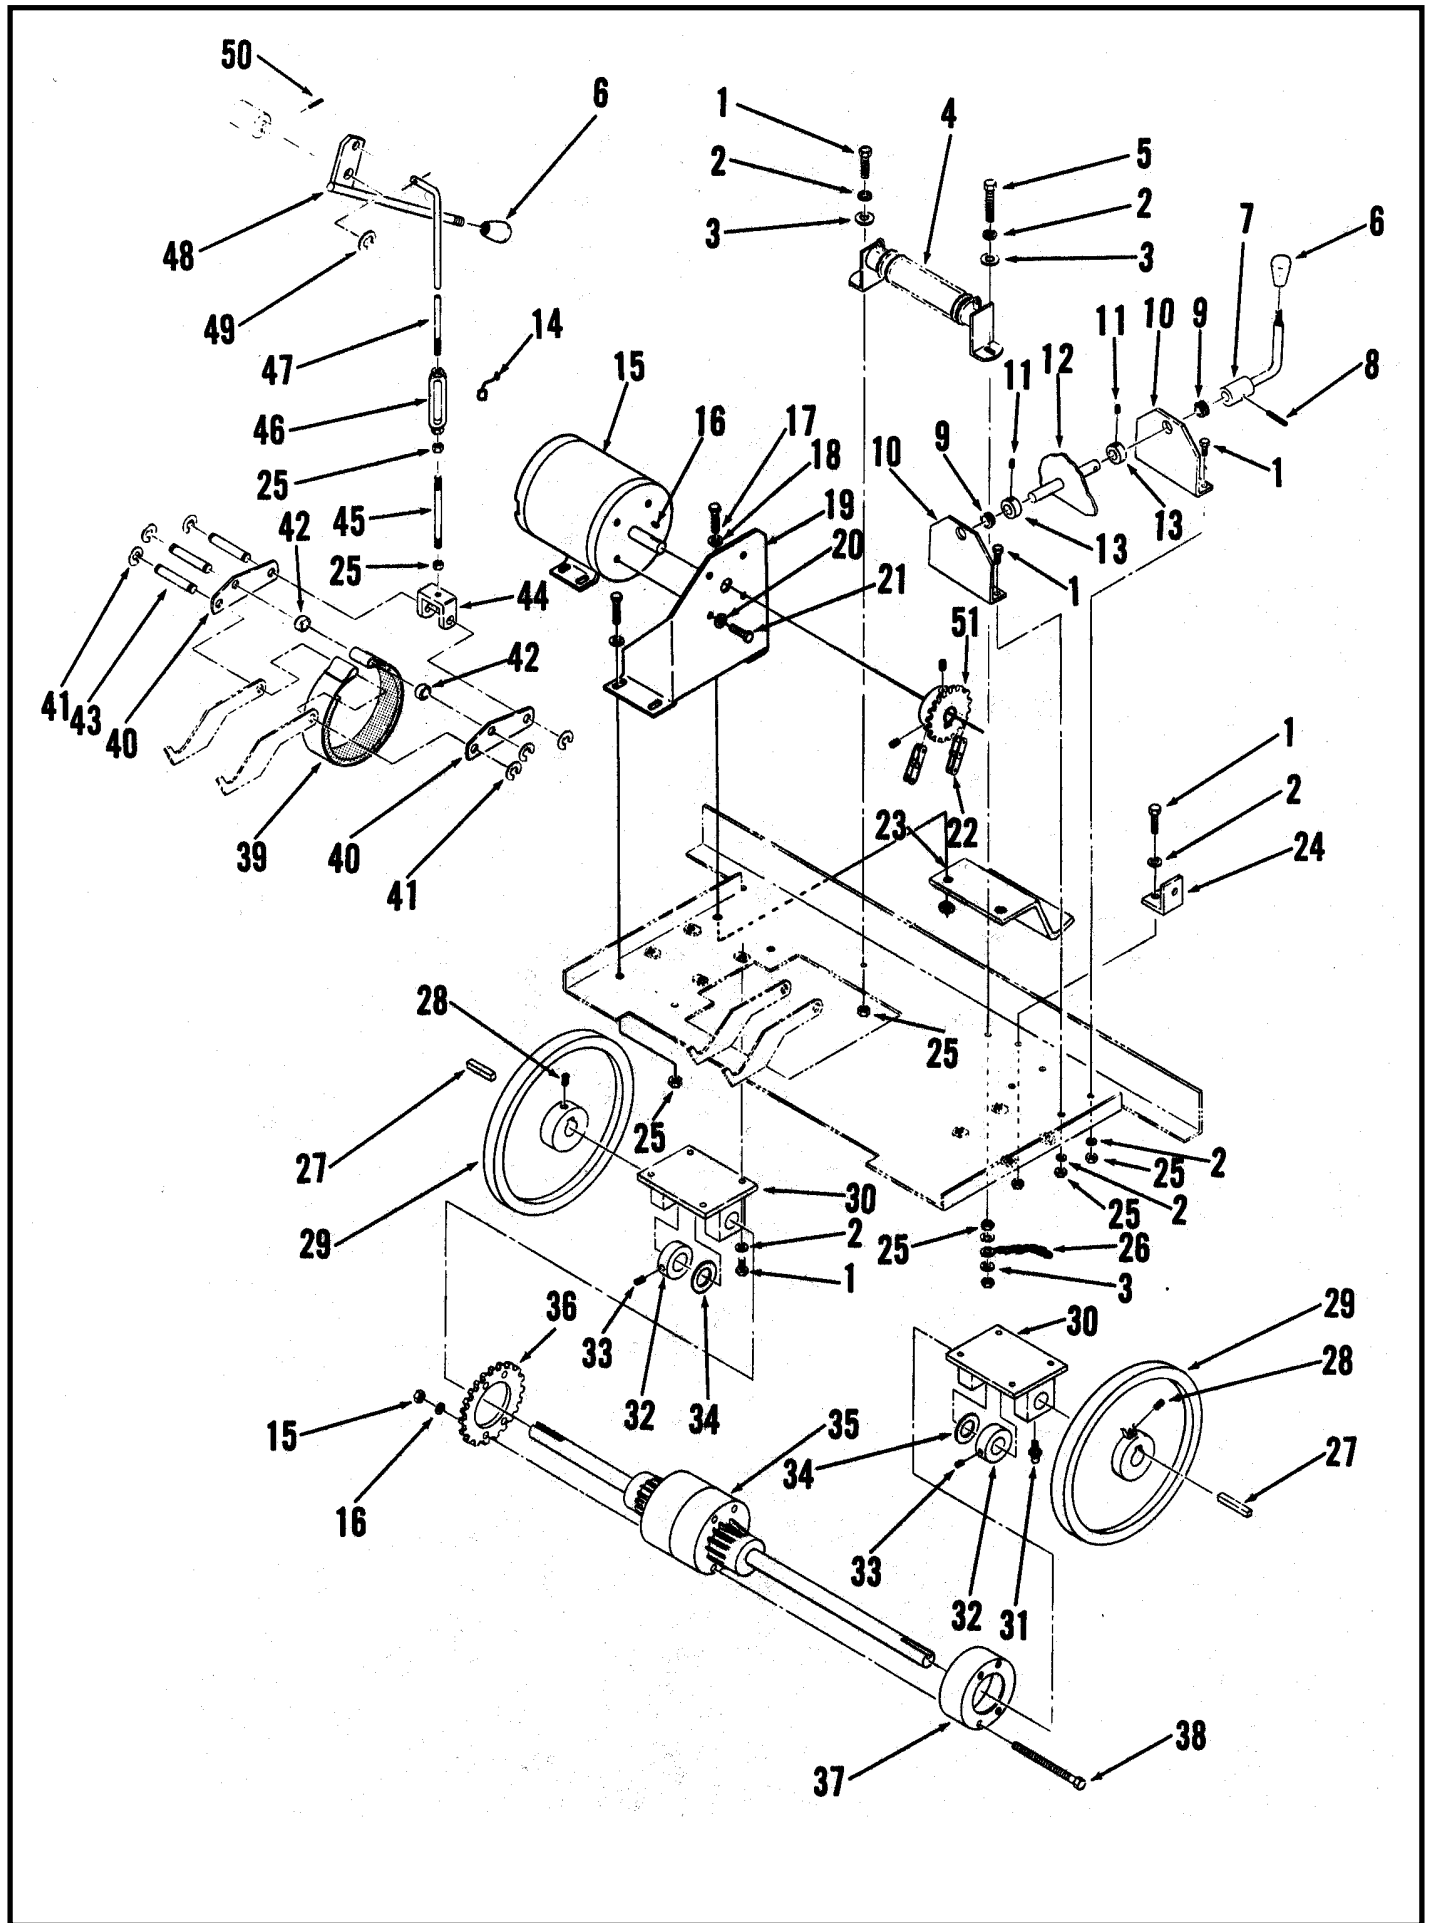

WHEEL DRIVE ASSEMBLY

Item	Part No.	Qty	Description	Item	Part No.	Qty	Description
1		15	1/4-20 x 1/2 Screw	27	56370010	2	Square Key
2		15	1/4 Lock Washer	28		4	5/16-18 x 1/2 Set Screw
3		4	Flat Washer	29	56467382	2	Wheel
4	56467470	1	Resistor	30	56467218	2	Mounting Bracket
5		3	1/4-20 x 7/8 Screw		56441406	4	Bearing Sleeve for 467218
6	56364527	2	Knob	31	56101753	4	Lube Fitting
7	56467360	1	Handle	32	56367095	2	Collar
8		1	Pin	33		2	5/16-18 x 1/4 Set Screw
9	56329098	2	Bushing	34	56367184	2	Thrust Bearing
10	56467238	2	Bracket	35	56467230	1	Differential
11		2	#10-24 x 1/4 Set Screw	36	56467379	1	Sprocket
12	56467250	1	Cam	37	56469026	1	Brake Drum
13	56331076	2	Collar	38		4	5/16-18 x 4-1/4 Bolt
14	56503006	1	Motor Brushes (Set)	39	56402745	1	Brake Strap
15	56467149	1	Motor	40	56402990	2	Brake Arm
*	56503006	1	Carbon Brush/Set 2, for item 15	41	56321427	6	Retaining Ring
16	56467121	1	Woodruff Key	42	56328022	2	Spacer
17		2	1/4-20 x 1/2 Screw	43	56402995	3	Pin
18		4	Washer	44	56402971	1	Brake Handle Bracket
19	56467111	1	Mounting Plate	45	56481671	1	Stud
20		3	Washer	46	56206814	1	Turnbuckle
21		3	1/4-20 x 5/8 Screw	47	56467163	1	Brake Handle Rod
22	56467031	1	Chain	48	56467155	1	Brake Handle Rod
23	56467506	1	Stop Bracket	49	56468834	1	Retaining Ring
24	56467418	1	Angle	50	56001882	1	1/16" X 3/4" Cotter Pin
25		15	1/4-20 Nut	51	56470790	1	Sprocket
26	56467544	1	Chain				

* = Not Shown