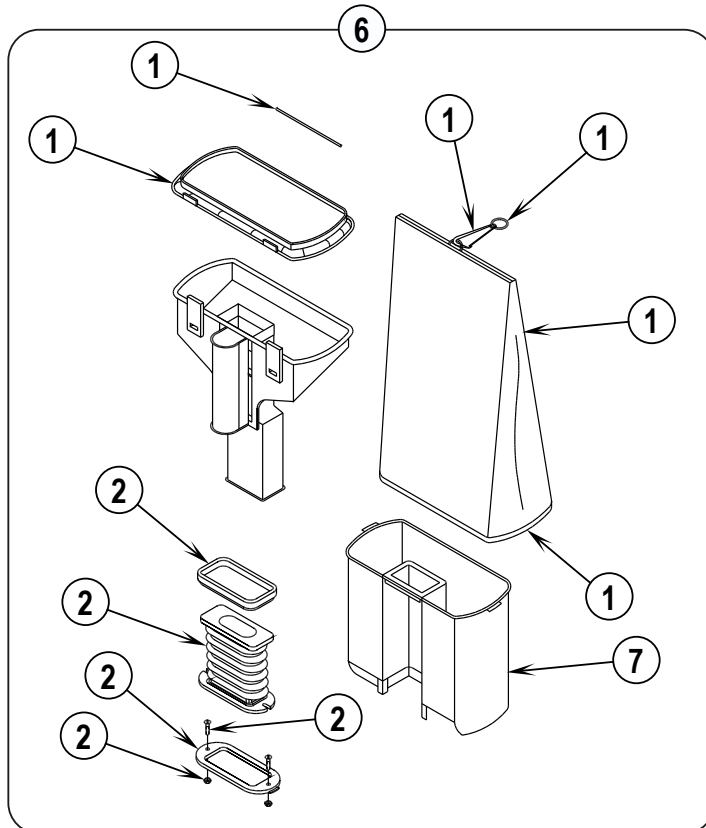

ReliaVac™ 12DC

PARTS LIST

MODELS: 56648070, 03003A

<u>DESCRIPTION</u>	<u>PAGE</u>
Base Assembly.....	2-3
Handle Assembly	4-5
Wiring Diagram	5

WHEN ORDERING PARTS

- * Use the part numbers from the "Ref. No." columns in this parts list.
- * Specify the model and serial number of the machine.
- * Use the space below to record the model and serial number for future reference.

Model _____ Serial No. _____

04-11	BASE ASSEMBLY		
11-10	12" Upright Dirt Cup Vacuum		3

Item	Ref. No.	Qty	Description
1	56648400	1	Brush Height Knob Assembly
2	56648401	1	Hood Assembly-Grey
	30862A	1	Hood Assembly-Black
#	56382663	1	Hood Assembly Prospec Hd101dc
3	56648405	1	Switch Assembly
4	56648410	1	Hardware Kit Base
5	56630765	2	Spring, Ext .304d .930l .055wd
6	56648406	1	Motor & Seal Assembly
7	56648441	1	Base Assembly-12, Dirt Cup
	60585A	1	Base Assembly-Black
8	56648422	1	Wheel Assembly
9#	56381764	1	Superbelt Package of 5
10	56630489	1	Disturbulator, Assembly
11	56648417	1	Power Cord Assembly (see #3 on page 5)
12	56630478	1	Asm, Plate--Bottom
13	56648412	1	Brush Strip Kit
14	56648418	1	Air Duct Assembly
15	56630508	1	Guard, Furn--Clear Blue, 31.00l
16	56630395	1	Pedal, Foot--Uppt, White
18	56648420	1	Pulley and Fan Kit
	30864A	1	Pulley and Fan Kit-Green
22	56630561	2	Carbon Brush, Mtr
23	56630620	1	Spring, Ext .275d 1.50l .024wd
24	56630562	1	Gasket-Motor Seal
25	56648178	1	Gasket-Motor Seal
**	56052964	1	Magnet, Permanent
**	56630325	1	Upright Vacuum Accessory Kit

* = Not Shown

** = Not Included (optional)

= Revised or new since last update

Item	Ref. No.	Qty	Description
1	56648404	1	Dirt Cup Bag Kit
2	56648427	1	Dirt Cup Bellows Kit
3	56648417	1	Power Cord Assy (see #11 on page 3)
5	56648411	1	Handle Assy
6	56039515	1	Dirt Cup Kit
7	56630249	1	Cup--Dirt,Clear Plstc
8	56630353	1	Hook,Cord--Uprt,Dark Gray
9	56648429	1	Grip,Handle--Dark Gray