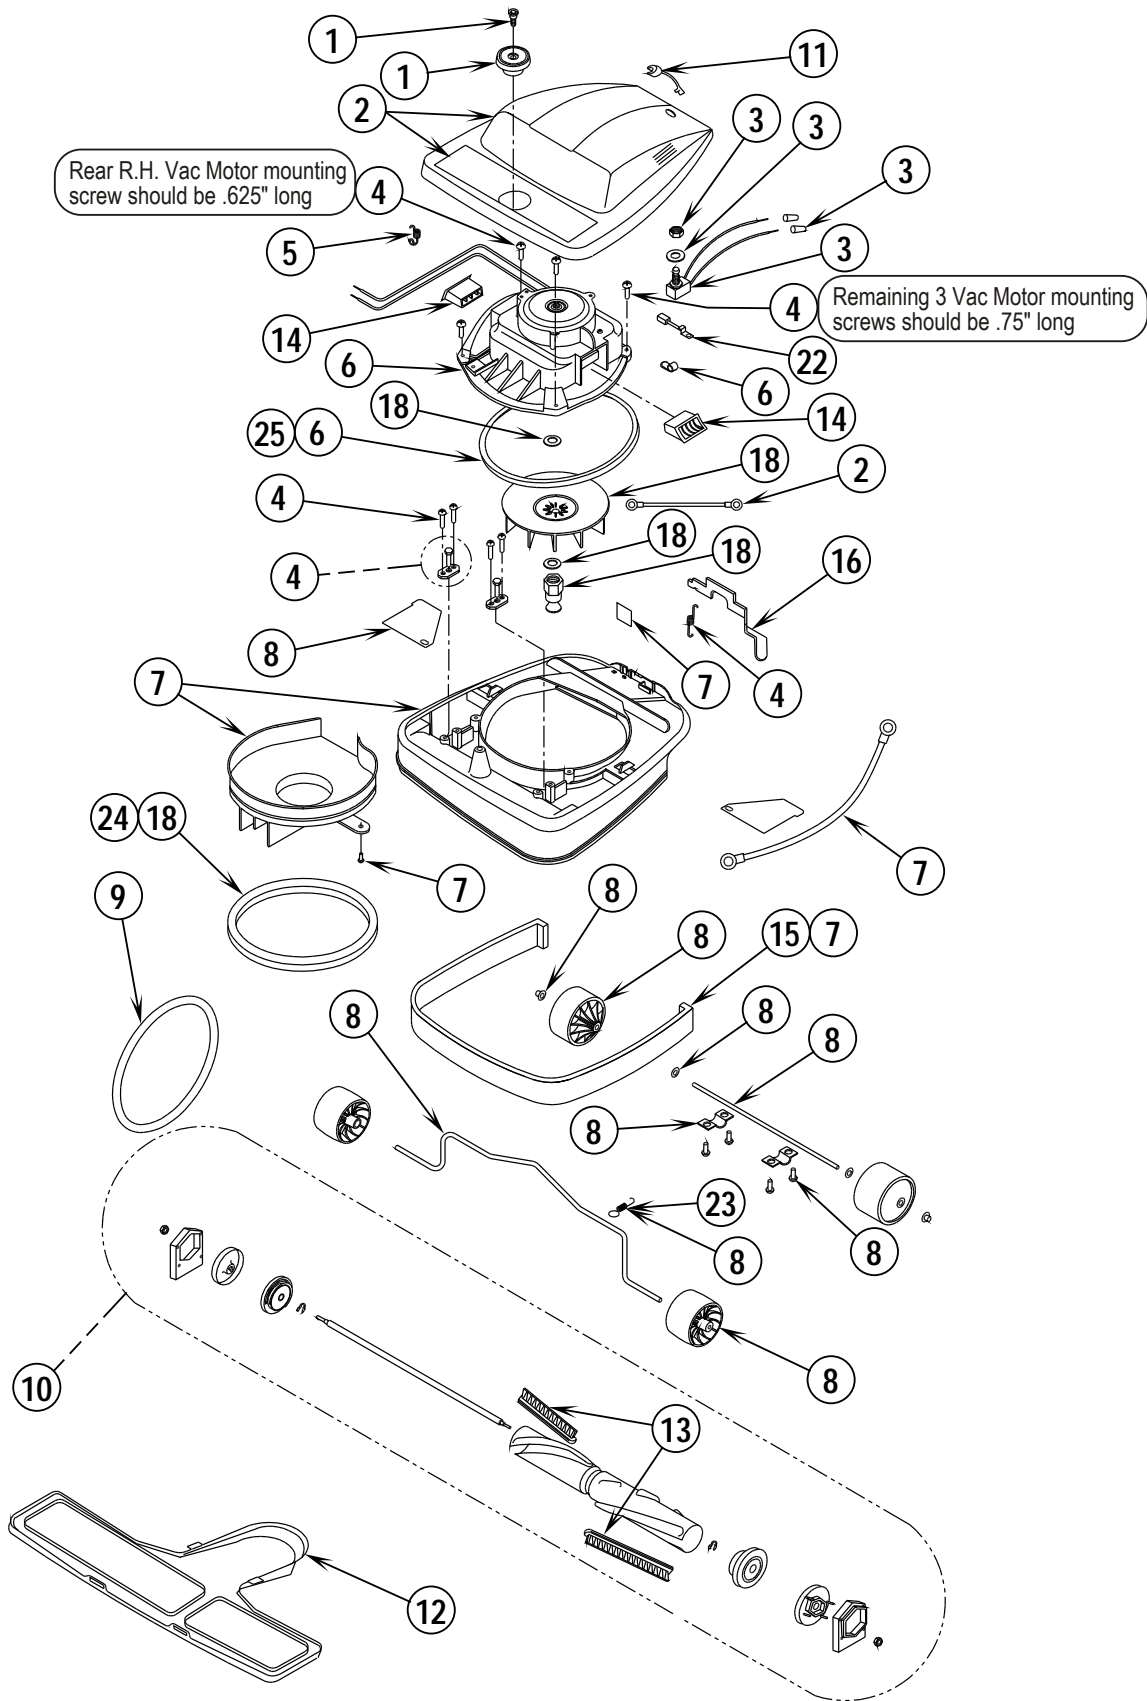

ReliaVac™ 12DC

PARTS LIST

MODELS: 56648070, 03003A

<u>DESCRIPTION</u>	<u>PAGE</u>
Base Assembly.....	2-3
Handle Assembly	4-5
Wiring Diagram	5

WHEN ORDERING PARTS

- * Use the part numbers from the "Ref. No." columns in this parts list.
- * Specify the model and serial number of the machine.
- * Use the space below to record the model and serial number for future reference.

Model _____ Serial No. _____

04-11	BASE ASSEMBLY		
11-10	12" Upright Dirt Cup Vacuum		3

Item	Ref. No.	Qty	Description
1	56648400	1	Brush Height Knob Assembly
2	56648401	1	Hood Assembly-Grey
	30862A	1	Hood Assembly-Black
#	56382663	1	Hood Assembly Prospec Hd101dc
3	56648405	1	Switch Assembly
4	56648410	1	Hardware Kit Base
5	56630765	2	Spring, Ext .304d .930l .055wd
6	56648406	1	Motor & Seal Assembly
7	56648441	1	Base Assembly-12, Dirt Cup
	60585A	1	Base Assembly-Black
8	56648422	1	Wheel Assembly
9#	56381764	1	Superbelt Package of 5
10	56630489	1	Disturbulator, Assembly
11	56648417	1	Power Cord Assembly (see #3 on page 5)
12	56630478	1	Asm, Plate--Bottom
13	56648412	1	Brush Strip Kit
14	56648418	1	Air Duct Assembly
15	56630508	1	Guard, Furn--Clear Blue, 31.00l
16	56630395	1	Pedal, Foot--Uppt, White
18	56648420	1	Pulley and Fan Kit
	30864A	1	Pulley and Fan Kit-Green
22	56630561	2	Carbon Brush, Mtr
23	56630620	1	Spring, Ext .275d 1.50l .024wd
24	56630562	1	Gasket-Motor Seal
25	56648178	1	Gasket-Motor Seal
**	56052964	1	Magnet, Permanent
**	56630325	1	Upright Vacuum Accessory Kit

* = Not Shown

** = Not Included (optional)

= Revised or new since last update

Item	Ref. No.	Qty	Description
1	56648404	1	Dirt Cup Bag Kit
2	56648427	1	Dirt Cup Bellows Kit
3	56648417	1	Power Cord Assy (see #11 on page 3)
5	56648411	1	Handle Assy
6	56039515	1	Dirt Cup Kit
7	56630249	1	Cup--Dirt,Clear Plstc
8	56630353	1	Hook,Cord--Uprt,Dark Gray
9	56648429	1	Grip,Handle--Dark Gray