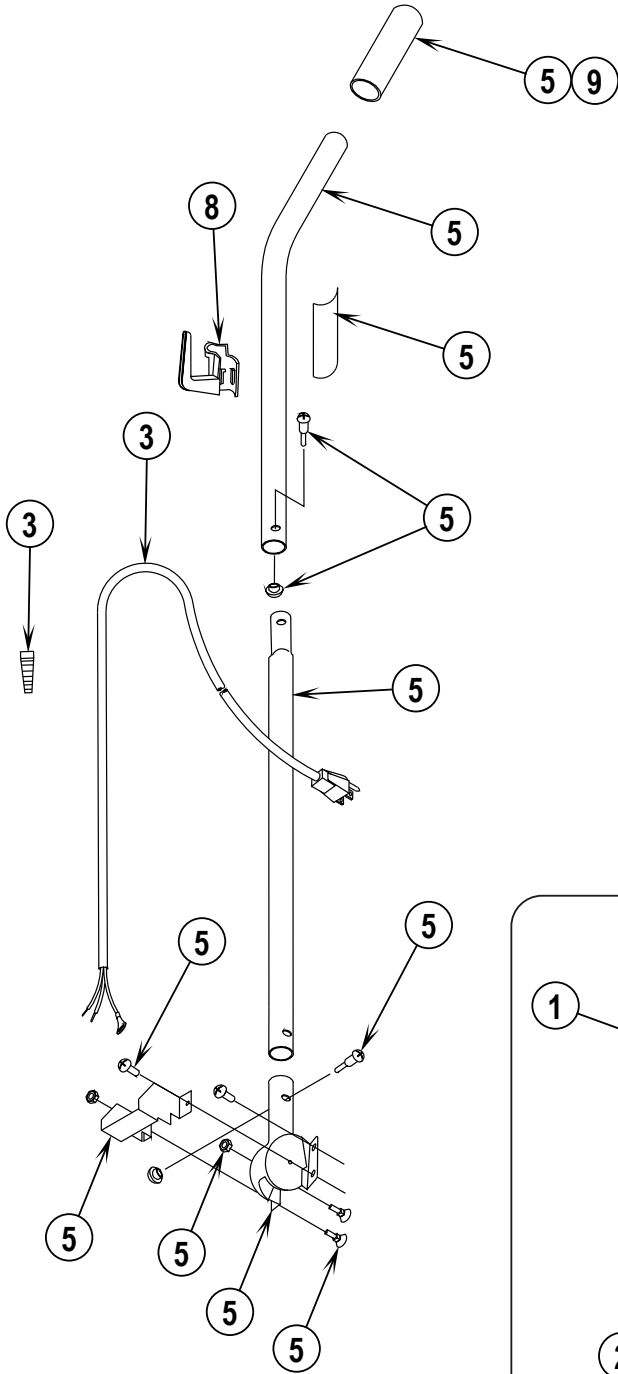

ReliaVac™ 12DC

PARTS LIST

MODELS: 56648070, 03003A

<u>DESCRIPTION</u>	<u>PAGE</u>
Base Assembly.....	2-3
Handle Assembly	4-5
Wiring Diagram	5

WHEN ORDERING PARTS

- * Use the part numbers from the "Ref. No." columns in this parts list.
- * Specify the model and serial number of the machine.
- * Use the space below to record the model and serial number for future reference.

Model _____ Serial No. _____

04-11	BASE ASSEMBLY		
11-10	12" Upright Dirt Cup Vacuum		3

Item	Ref. No.	Qty	Description
1	56648400	1	Brush Height Knob Assembly
2	56648401	1	Hood Assembly-Grey
	30862A	1	Hood Assembly-Black
#	56382663	1	Hood Assembly Prospec Hd101dc
3	56648405	1	Switch Assembly
4	56648410	1	Hardware Kit Base
5	56630765	2	Spring, Ext .304d .930l .055wd
6	56648406	1	Motor & Seal Assembly
7	56648441	1	Base Assembly-12, Dirt Cup
	60585A	1	Base Assembly-Black
8	56648422	1	Wheel Assembly
9#	56381764	1	Superbelt Package of 5
10	56630489	1	Disturbulator, Assembly
11	56648417	1	Power Cord Assembly (see #3 on page 5)
12	56630478	1	Asm, Plate--Bottom
13	56648412	1	Brush Strip Kit
14	56648418	1	Air Duct Assembly
15	56630508	1	Guard, Furn--Clear Blue, 31.00l
16	56630395	1	Pedal, Foot--Uppt, White
18	56648420	1	Pulley and Fan Kit
	30864A	1	Pulley and Fan Kit-Green
22	56630561	2	Carbon Brush, Mtr
23	56630620	1	Spring, Ext .275d 1.50l .024wd
24	56630562	1	Gasket-Motor Seal
25	56648178	1	Gasket-Motor Seal
**	56052964	1	Magnet, Permanent
**	56630325	1	Upright Vacuum Accessory Kit

* = Not Shown

** = Not Included (optional)

= Revised or new since last update

Item	Ref. No.	Qty	Description
1	56648404	1	Dirt Cup Bag Kit
2	56648427	1	Dirt Cup Bellows Kit
3	56648417	1	Power Cord Assy (see #11 on page 3)
5	56648411	1	Handle Assy
6	56039515	1	Dirt Cup Kit
7	56630249	1	Cup--Dirt,Clear Plstc
8	56630353	1	Hook,Cord--Uprt,Dark Gray
9	56648429	1	Grip,Handle--Dark Gray