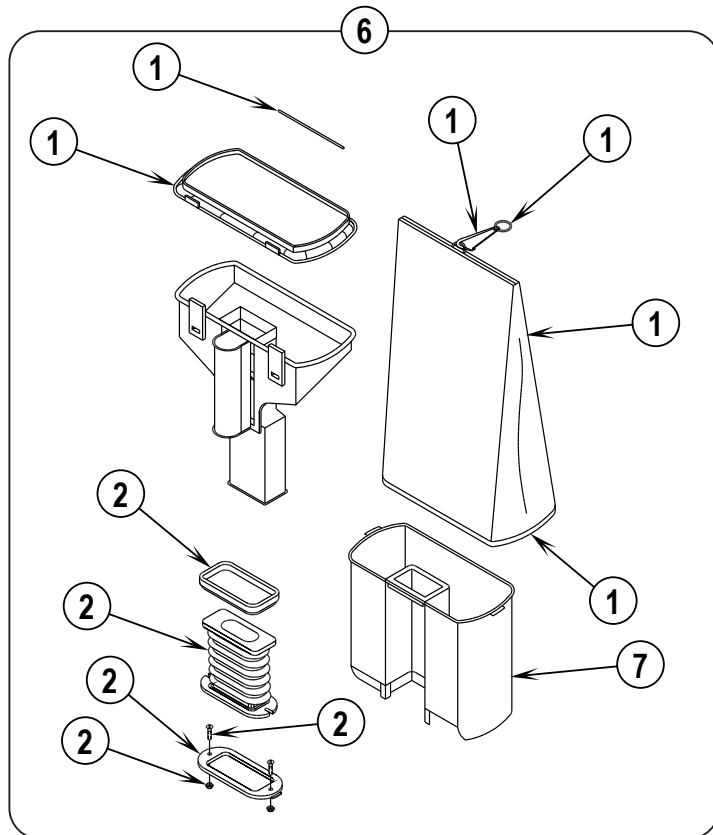

** = Not Included (optional)

HANDLE ASSEMBLY (OPTIONAL DIRT CUP)

04-11

6

ReliaVac™ 16HP

07-4

04-11

HANDLE ASSEMBLY (OPTIONAL DIRT CUP)