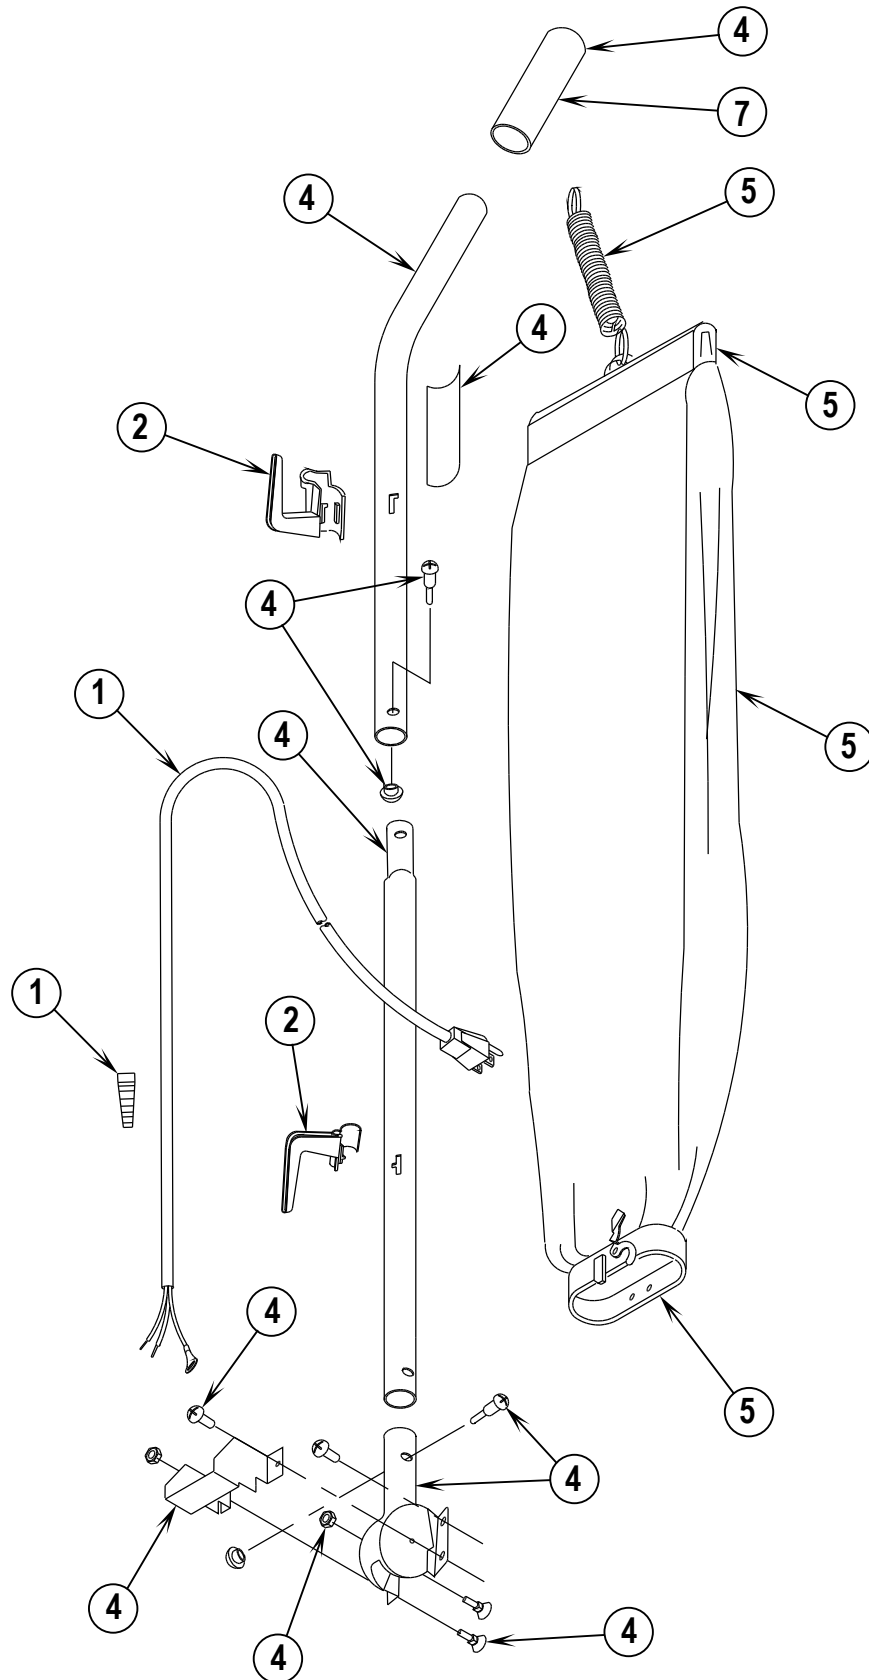

04-11

BASE ASSEMBLY

11-3

ReliaVac™ 16HP

3

Item	Ref. No.	Qty	Description
1	56648400	1	Brush Height Knob Assy
2	56648403	1	Hood Assy-Grey
	30863A	1	Hood Assy-Black
3	56648410	1	Hardware Kit, Base
4	56648418	1	Air Duct Assy
5	56648426	1	Light / Lens Kit
6	56648406	1	Motor & Seal Assy
7	56648408	1	Base Assy-Grey
	60586A	1	Base Assy-Black
9	56648422	1	Wheel Assy
10	56648416	1	Beater Bar Kit
11	56630493	1	Disturbulator Assy
12	56648414	1	Brush Strip Kit
13	56648417	1	Power Cord Assy (see #1 on page 5 and #3 on page 7)
14	56648405	1	Switch Assy
16	56648420	1	Pulley And Fan Kit
	30864A	1	Pulley And Fan Kit-Green
17	56648428	1	Furniture Guard Clip Kit
18	56630680	1	Asm,Headlamp Socket
19	56630722	1	Lamp--Headlight,115v
20	56630765	2	Spring,Ext .304d .930l .055wd
21#	56381764	1	Reliavac Superbelt
22	56630451	1	Asm,Plate--Bottom
24	56630395	1	Pedal,Foot--Uppt,White
25	56630507	1	Guard,Furn--Clear Blue,37.00l
26	56630620	1	Spring,Ext .275d 1.50l .024wd
27	56630561	2	Carbon Brush, Motor
28	56630562	1	Gasket-Motor Seal
29	56648178	1	Gasket-Motor Seal
**	56643426	1	Magnet, Permanent

* = Not Shown

** = Not Included (optional)

= Revised or new since last update