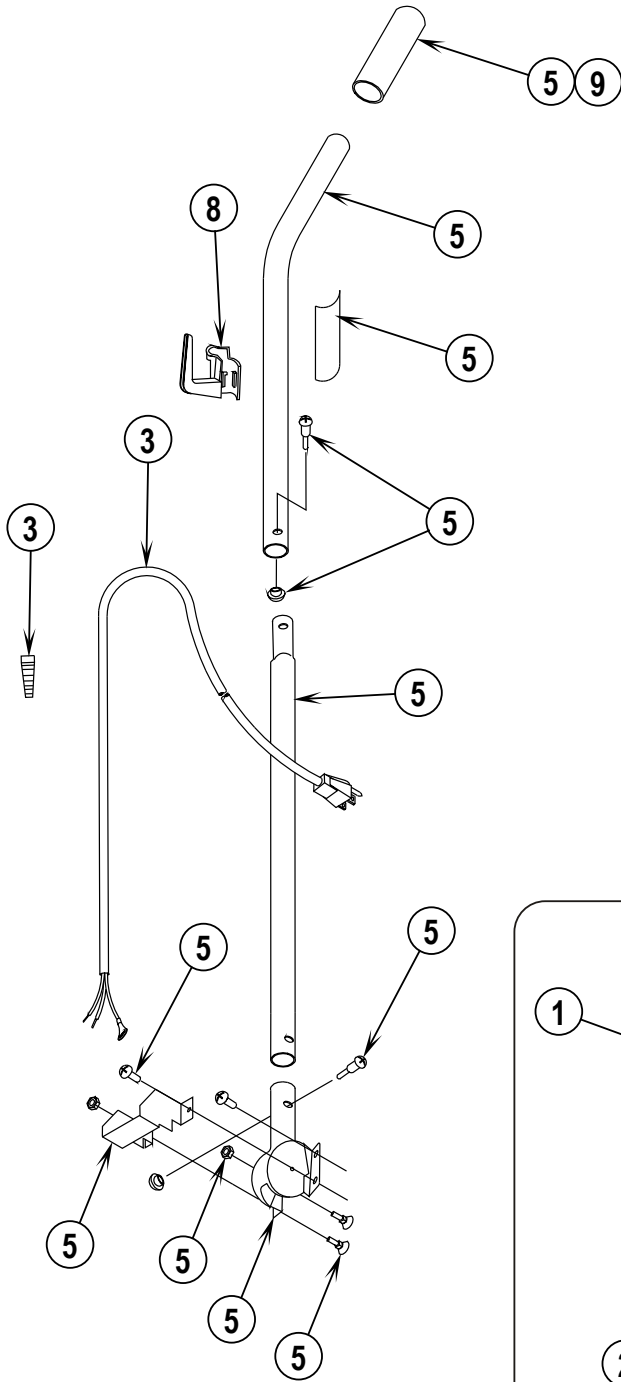

ReliaVac™ 16HP

PARTS LIST

MODELS: 56648072, 03005A

<u>DESCRIPTION</u>	<u>PAGE</u>
Base Assembly.....	2-3
Handle Assembly	4-5
Wiring Diagram	5
Handle Assembly (Optional Dirt Cup)	6-7

WHEN ORDERING PARTS

- * Use the part numbers from the "Ref. No." columns in this parts list.
- * Specify the model and serial number of the machine.
- * Use the space below to record the model and serial number for future reference.

* = Not Shown

** = Not Included (optional)

= Revised or new since last update

Item	Ref. No.	Qty	Description
1	56648417	1	Power Cord Assembly (see #13 on page 3)
2	56648421	1	Hook Assembly
4	56648424	1	Handle Assembly
5	56648423	1	Bag Assembly
7	56648429	1	Grip, Handle—Dark Gray
**	56035451	1	Asm, Bag Zip Gray TYT HD Com
**	30860A	1	Cloth Zipper Bag-Black
**	56637120	A/R	Disposable Paper Bag (pkg of 10)
**	56039515	1	Kit, Dirt Cup Conversion
**	56630249	1	Dirt Cup, Clear Plastic
**	56648404	1	Dirt Cup Bag Kit
**	56648427	1	Dirt Cup Bellows Kit

** = Not Included (optional)

HANDLE ASSEMBLY (OPTIONAL DIRT CUP)

04-11

6

ReliaVac™ 16HP

07-4

04-11

HANDLE ASSEMBLY (OPTIONAL DIRT CUP)