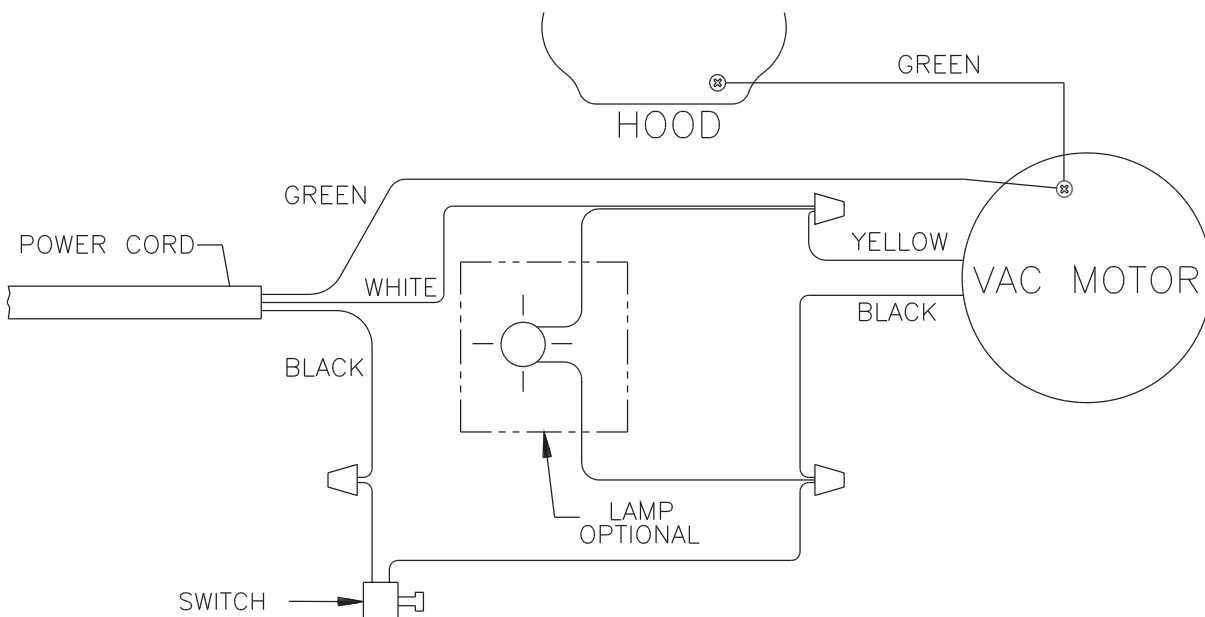

* = Not Shown

** = Not Included (optional)

= Revised or new since last update

Item	Ref. No.	Qty	Description
1	56648417	1	Power Cord Assembly (see #13 on page 3)
2	56648421	1	Hook Assembly
4	56648424	1	Handle Assembly
5	56648423	1	Bag Assembly
7	56648429	1	Grip, Handle—Dark Gray
**	56035451	1	Asm, Bag Zip Gray TYT HD Com
**	30860A	1	Cloth Zipper Bag-Black
**	56637120	A/R	Disposable Paper Bag (pkg of 10)
**	56039515	1	Kit, Dirt Cup Conversion
**	56630249	1	Dirt Cup, Clear Plastic
**	56648404	1	Dirt Cup Bag Kit
**	56648427	1	Dirt Cup Bellows Kit

** = Not Included (optional)

HANDLE ASSEMBLY (OPTIONAL DIRT CUP)

04-11

6

ReliaVac™ 16HP

07-4

04-11

HANDLE ASSEMBLY (OPTIONAL DIRT CUP)