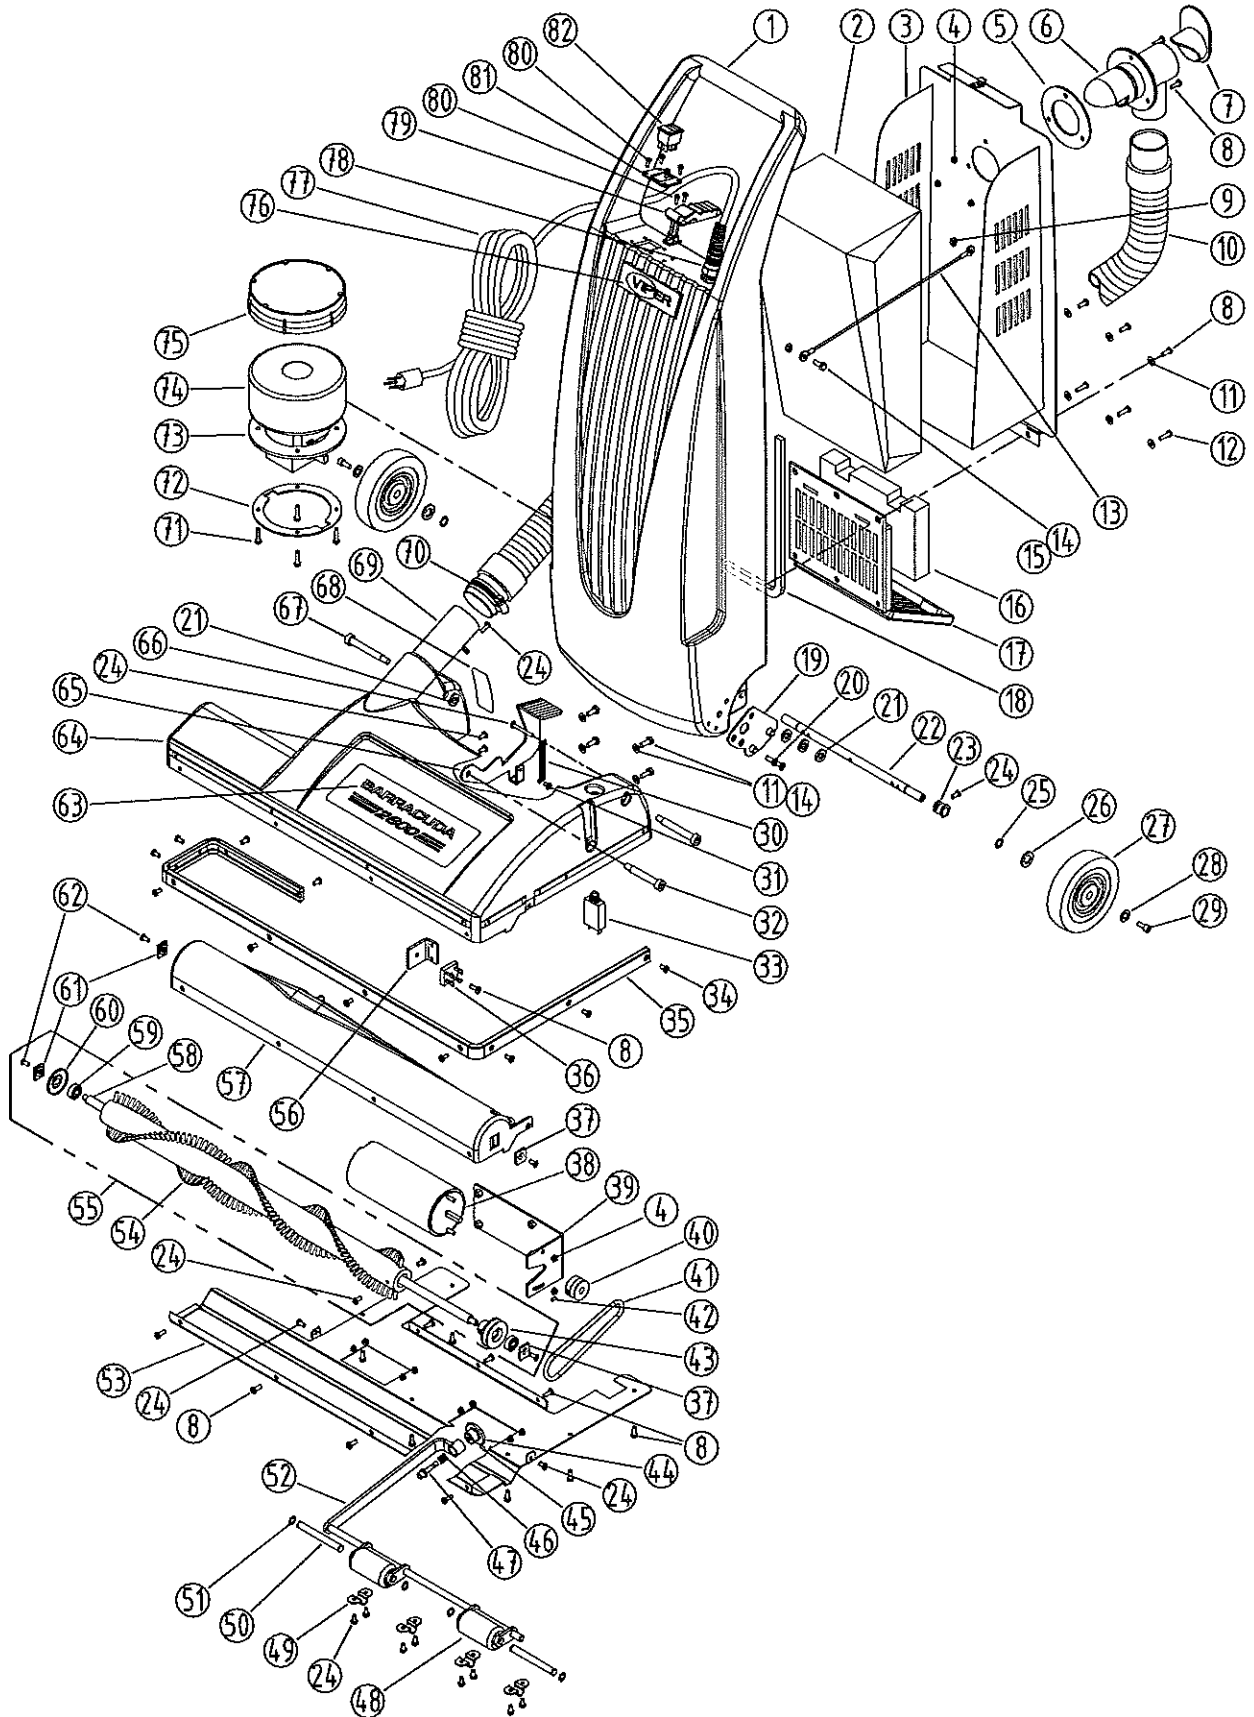

# PARTS LIST

**PARTS LIST - LIST PRICE - CUDA26**

<b>DIA NO</b>	<b>PART NUMBER</b>	<b>DESCRIPTION</b>	<b>NO REQ'D</b>
1	VA51009	HANDLE HOUSING	1
2	VA51025	BAG, PAPER, DUST, 10.5qt. (PKG OF 10)	1
	VA51067	CLOTH BAG, DUST (OPTIONAL)	1
3	VA51007	REAR COVER AND BAG HOLDER	1
4	GT13022	NUT, M5, NYLON INSERT	13
5	VA51034	GASKET, ADAPTER	1
6	VA51008	ELBOW ADAPTER, HOSE	1
7	VA51022	PLUG AND CORD HOOK	1
8	VV20501	SCREW, M5 x 14	23
9	VA13489	NUT, ACORN, M6	1
10	VA51023	HOSE, 2"	1
11	VF13533	WASHER, PLAIN, M6	10
12	VV13635	SCREW, M5 X 20	3
13	VF82028	WIRE ROPE, STAY, REAR COVER	1
14	VF13495	SCREW, HEX, M6 x 16	5
15	VF13502	NUT, NYLON INSERT, M6	1
16	VA51065	FILTER, EXHAUST	1
17	VA51064	HOUSING, EXHAUST FILTER	1
18	VA51050	GASKET, FILTER COVER	1
19	VA51073	LATCH PLATE	1
20	VV13605	SCREW, FLAT, M6 x 16	2
21	VA51041	NYLON WASHER	4
22	VA51027	AXLE	1
23	VA51059	ECCENTRIC BUSHING	2
24	VV20509	SCREW, M5 x 10	17
25	VF13520	RETAINING RING, EXTERNAL, M12	2
26	VF13538	WASHER, PLAIN, M12 X M24 X 2	2
27	VF48202	WHEEL, 5"	2
28	VF13666	WASHER, PLAIN, M12	2
29	VF44012	SCREW, M5 x 12.7	2
30	VA51038	SPRING, LATCH	1
31	VF14214	SCREW, M5 x 8	1
32	VA51039	SHOULDER BOLT, LATCH	1
33	VV67504	CIRCUIT BREAKER, 2AMP	1
34	GT13057	SCREW, SELF-TAPPING, ST, 5 x 10	14
35	VA51002	BUMPER, 26"	1
36	VF44204	RECTIFIER	1
37	VA51066	BLOCK, BRUSH SHAFT, LEFT	1
38	ZD57000	MOTOR, BRUSH, 115V	1
39	VA51011	MOUNT PLATE, MOTOR	1
40	VA51019	PULLEY, MOTOR	1
41	VA51021	DRIVE BELT	1
42	VF14254	SCREW, HOLDING, M5 x 8	1
43	VA51018	PULLEY, BRUSH	1
44	VA51035	KNOB, ROLLER ADJUST	1
45	VF13508	SCREW, HOLDING, M4 x 8	1
46	VA51037	SPRING, ROLLER ADJUST	1
47	VA51036	LOCK PIN, ROLLER ADJUST	1
48	VA51042	ROLLER, 1.5"	2
49	VA51013	CLAMP, ROLLER BRACKET	4
50	VA51043	AXLE, ROLLER	2
51	VA14001	RETAINING RING, EXTERNAL, M10	4
52	VA51014	ROLLER BRACKET	1
53	VA51004	BOTTOM SHOE PLATE, 26"	1
54	VA51005	BRUSH, 26"	1
55	VA51005A	BRUSH ASSEMBLY, 26"	1