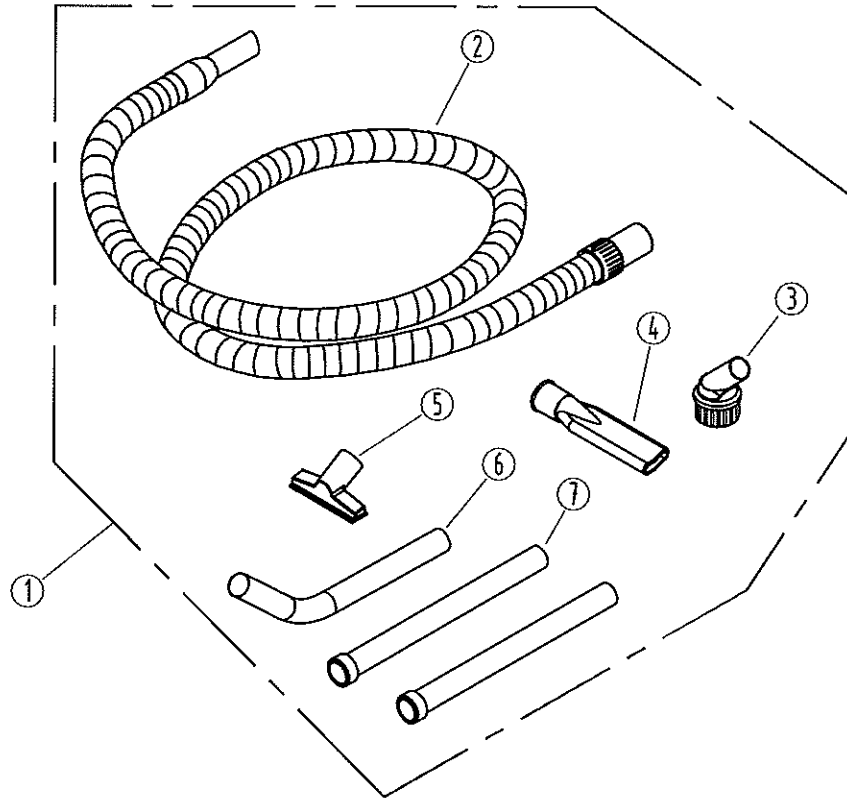

ACCESSORIES

ACCESSORIES PARTS LIST(OPTIONAL)

DIA NO	PART NUMBER	DESCRIPTION	NO REQ'D
1	VA51061	KIT TOOLS (OPTIONAL)	1
2	VA51060	HOSE ASSY	1
3	VA20803	DUSTING TOOL	1
4	VA20806	CREVICE TOOL	1
5	VA20807	UPHOLSTERY TOOL	1
6	VA20209	WAND	1
7	VA20248	TUBE	2