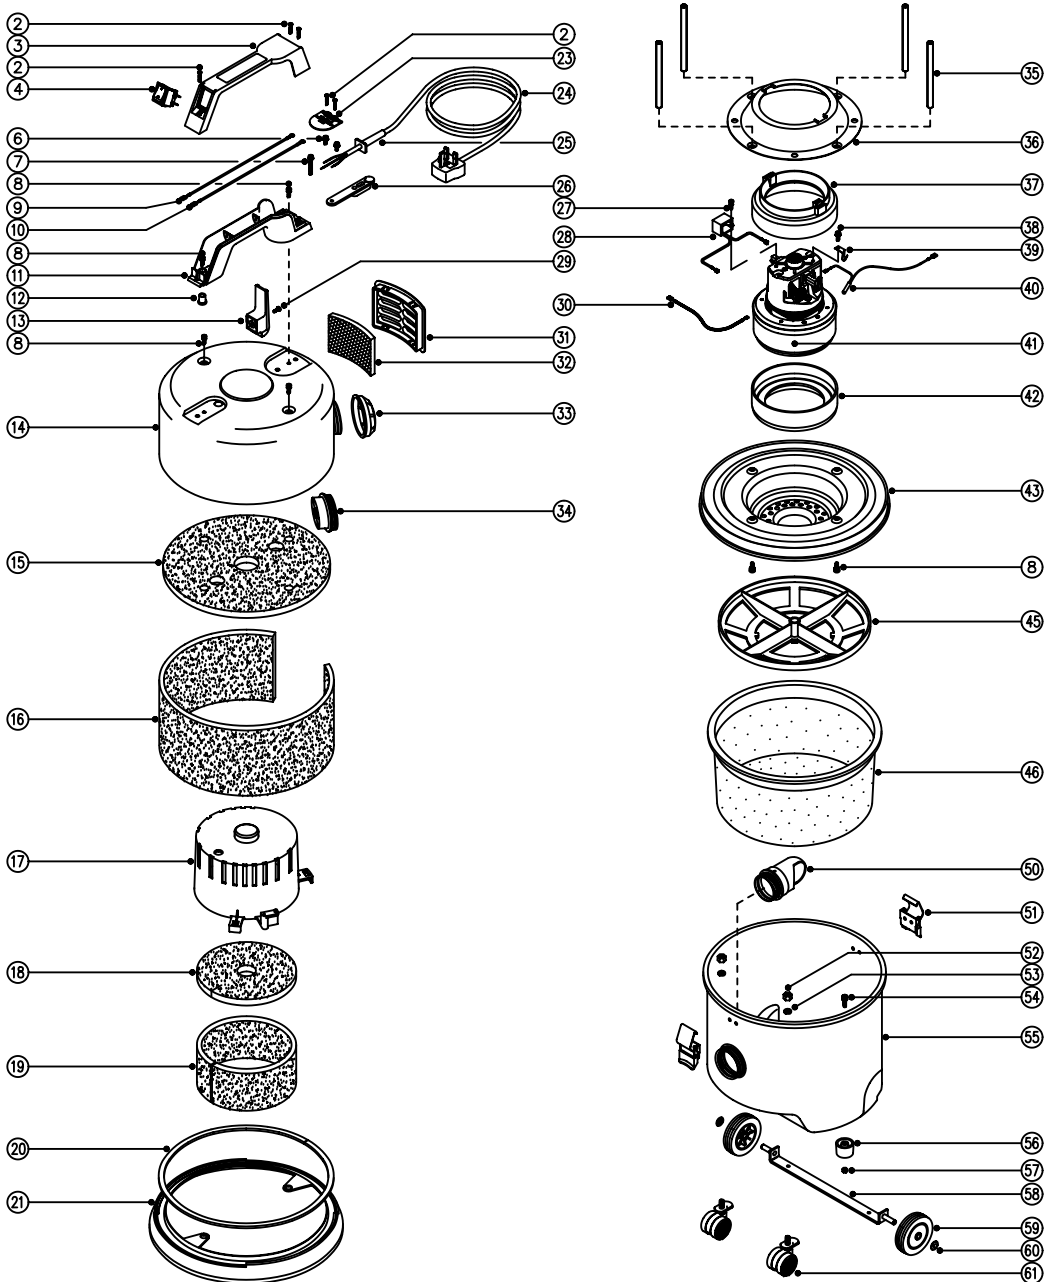

231451
DRAWING: EXP237 ISS:06
22/12/98

SUB ASSEMBLIES

POWER HEADS - COMPLETE

ITEMS 2 TO 43

Part Numbers Available Upon Request

ITEMS 45 TO 46

Part Numbers Available Upon Request

ITEMS 50 TO 61

Part Numbers Available Upon Request

| | | | |
|----|--------|---------------------------|---------------------|
| 1 | _____ | _____ | _____ |
| 2 | 219107 | | ite Screw |
| 3 | 206213 | Handle Cover | |
| | _____ | _____ | _____ |
| | _____ | _____ | _____ |
| | 219047 | M5 x 10mm Long Sems Screw | |
| | | Brown Link Wire | } For 120V Machines |
| 10 | 320183 | Blue Link Wire | } Use 2 x Item 9 |
| 11 | 206187 | Handle Body Moulding | |

14

203009 Side Felt (NVQ250/300)

| | | | |
|----|--------|---------------------------|-------|
| 22 | _____ | _____ | _____ |
| 23 | 220131 | Cable Clamp | |
| 24 | 220231 | Mains Cable (U.K. Plug) | |
| | 220252 | Mains Cable (C.E.E. Plug) | |
| | 220506 | Mains Cable (U.S.A. Plug) | |