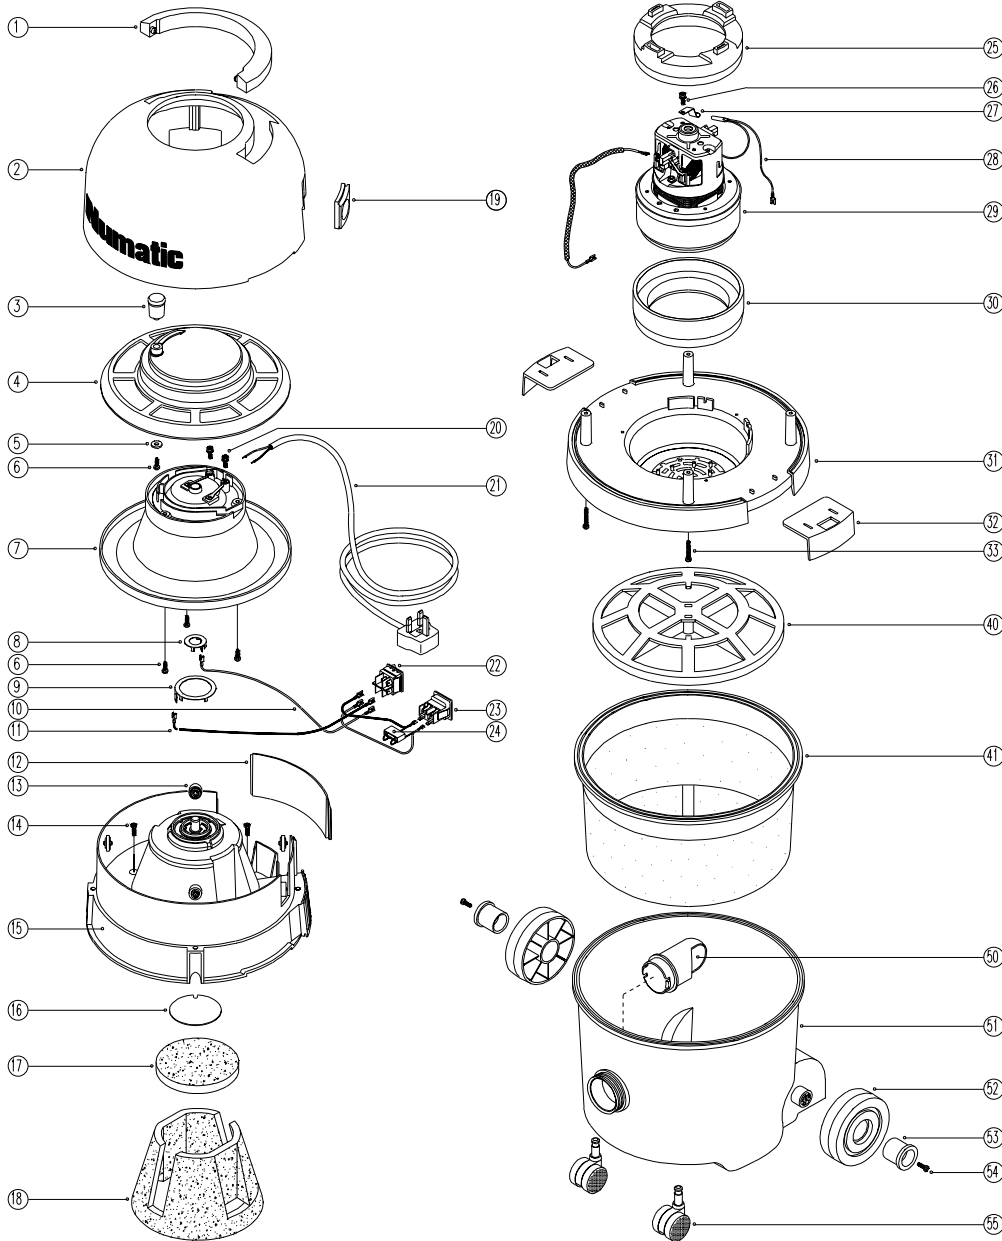

Spare Parts

Model No. **NVR200**

Numatic, International, Chard, Somerset, TA20 2BB.
Tel: 01460 68480 Fax: 01460 68560
Sales - Tel: 01460 68600 Fax: 01460 68458

231598
DRAWING:EXP274 ISS:04
21/10/97

MODEL No. NVR200

SPARE PARTS

POS.	PART No	DESCRIPTION
1	227120	Handle
2	227991NR	Cover - Red Numatic Logo
	227991NB	Cover - Blue Numatic Logo
	227991NC	Cover - Green Numatic Logo
	227991NY	Cover - Yellow Numatic Logo
3	227130	Knob
4	227133	Cable Reel Cover
	227180	Cable Reel Cover (C.S.A. Spec)
5	219005	M5 Form G Steel Washer
6	219101	No8 x 1/2" Plastite Screw
7	227132	Cable Reel Moulding & Contacts
	227175	Cable Reel Moulding & Contacts (C.S.A. Spec)
	220988	Contacts Kit
8	227141	Inner Contact Ring
9	227142	Outer Contact Ring
10	320366	Blue Link Wire
11	320365	Brown Link Wire
12	227107	Infill Moulding
	227181	Infill Moulding (C.S.A. Spec)
13	227131	Roller
14	219041	No8 x 3/4" Plastite Screw
15	227129	Top Motor Housing C/W Items: 8 & 9
	227177	Top Motor Housing C/W Items:8 & 9 (C.S.A. Spec)
16	220183	Insulation Disc
17	203012	Top Felt
18	203013	Side Felt
19	227108	Cable Entry Moulding
20	219090	M4 x 8mm Long Sems Screw
21	220230	Mains Cable (U.K. Plug)
	220512	Mains Cable (C.E.E. Plug)
	220500	Mains Cable (C.S.A. Plug)
	220056	Mains Cable (No Plug)

POS.	PART No	DESCRIPTION
21	299038	Mains Cable (Australian Plug)
	220465	Mains Cable (15 Amp Plug)
	220234	Mains Cable (Swiss Plug)
22	220286	Rocker Switch
23	220130	P.T.O. Socket
24	220170	Suppressor Assembly (For 230V Only)
	320300	Brown Link Wire (110/120V Only)
	320301	Blue Link Wire (110/120V Only)
25	202070	Top Motor Gasket
26	219566	M4 x 6mm Long Taptite Sems Screw
27	219244	Overload Clip Only
28	220258	230V Overload Assembly (Items:27 & 28)
	220259	110/120V Overload Assembly (C/W Clip)
29	205032	230V Motor
	205034	110/120V Motor
30	202069	Bottom Motor Gasket
31	227110	Bottom Motor Housing
32	227115	Moulded Toggle
33	219104	No8 x 1" Long Plastite Screw
40	209050	Filter Grid
41	207102	White Filter & Gasket
50	227004	Bag Connector
51	227153	Container - Red
	227154	Container - Blue
	227155	Container - Green
	227156	Container - Yellow
52	227010	Wheel - Black
53	227011	Hub Cap - Black
54	219105	No8 x 5/8" Long Plastite Screw
55	204012	Twin Wheel Castor