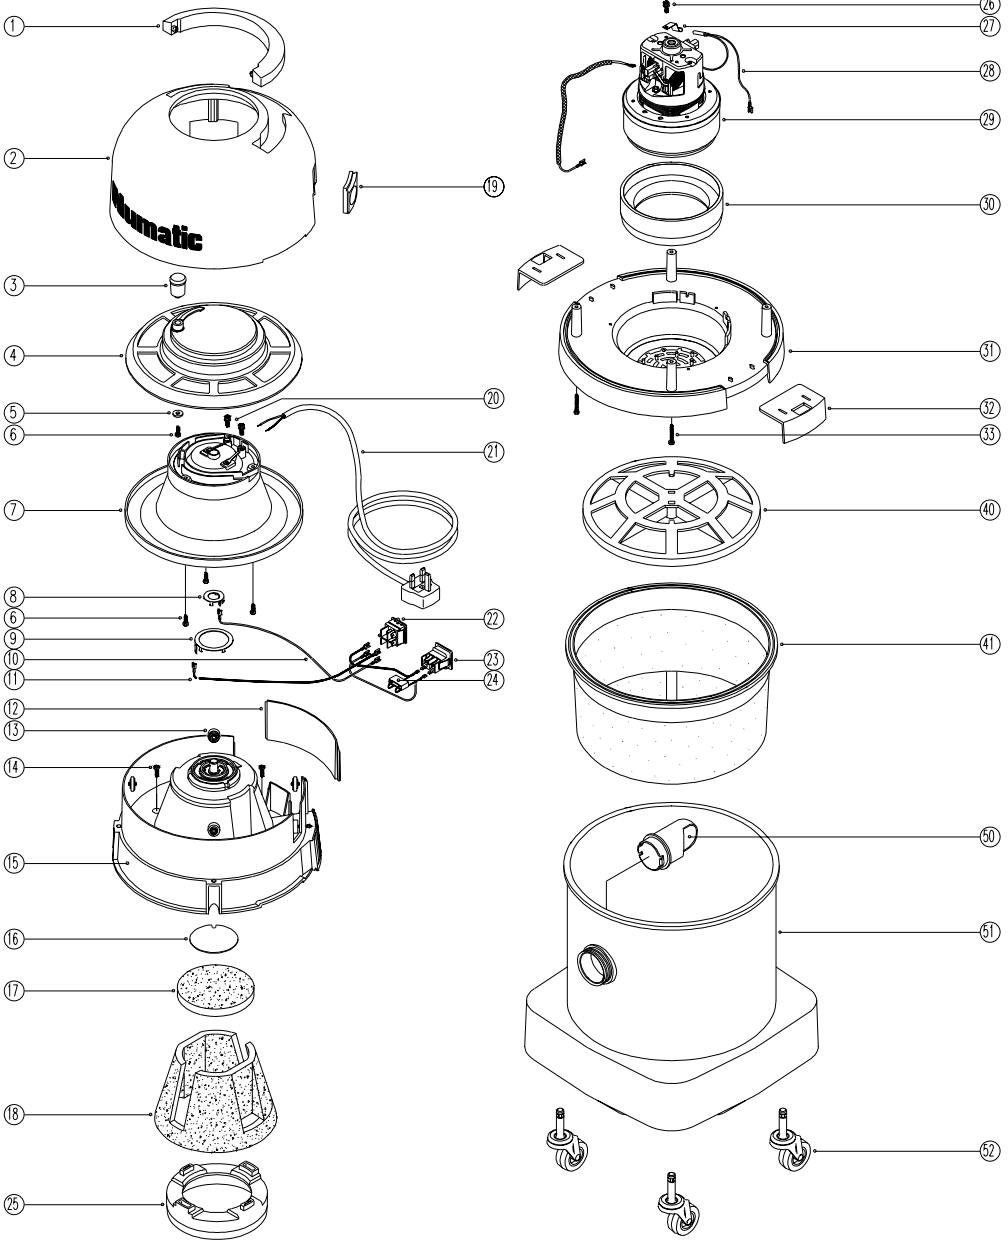

Spare Parts

Model No. **NVR375**

Numatic, International, Chard, Somerset, TA20 2BB.
Tel: 01460 68480 Fax: 01460 68560
Sales - Tel: 01460 68600 Fax: 01460 68458

231654
DRAWING:EXP278 ISS:03
21/10/97

MODEL No.

NVR375

SPARE PARTS

POS.	PART No	DESCRIPTION
1	227120	Handle
2	227991NR	Cover - Red Numatic Logo
	227991NB	Cover - Blue Numatic Logo
	227991NC	Cover - Green Numatic Logo
	227991NY	Cover - Yellow Numatic Logo
	227991NBL	Cover - Black Numatic Logo
	227991NBR	Cover - Brown Numatic Logo
3	227130	Knob
4	227133	Cable Reel Cover
	227180	Cable Reel Cover (C.S.A. Spec)
5	219005	M5 Form G Steel Washer
6	219101	No8 x 1/2" Plastite Screw
7	227132	Cable Reel Moulding & Contacts
	227175	Cable Reel Moulding & Contacts (C.S.A. Spec)
	220988	Contacts Kit
8	227141	Inner Contact Ring
9	227142	Outer Contact Ring
10	320366	Blue Link Wire
11	320365	Brown Link Wire
12	227107	Infill Moulding
	227181	Infill Moulding (C.S.A. Spec)
13	227131	Roller
14	219041	No8 x 3/4" Plastite Screw
15	227129	Top Motor Housing C/W Items:8 & 9
	227177	Top Motor Housing C/W Items:8 & 9 (C.S.A. Spec)
16	220183	Insulation Disc
17	203012	Top Felt
18	203013	Side Felt
19	227108	Cable Entry Moulding
20	219090	M4 x 8mm Long Sems Screw
21	220230	Mains Cable (U.K. Plug)
	220512	Mains Cable (C.E.E. Plug)

POS.	PART No	DESCRIPTION
21	220500	Mains Cable (C.S.A. Plug)
	220056	Mains Cable (No Plug)
	299038	Mains Cable (Australian Plug)
	220465	Mains Cable (15 Amp Plug)
	220234	Mains Cable (Swiss Plug)
22	220286	Rocker Switch
23	220130	P.T.O. Socket
24	220170	Suppressor Assembly (For 230V Only)
	320300	Brown Link Wire (110/120V Only)
	320301	Blue Link Wire (110/120V Only)
25	202070	Top Motor Gasket
26	219566	M4 x 6mm Long Taptite Sems Screw
27	219244	Overload Clip Only
28	220258	230V Overload Assembly (Items:27 & 28)
	220259	110/120V Overload Assembly (C/W Clip)
29	205032	230V Motor
	205034	110/120V Motor
30	202069	Bottom Motor Gasket
31	227110	Bottom Motor Housing
32	227115	Moulded Toggle
33	219104	No8 x 1" Long Plastite Screw
40	209050	Filter Grid
41	207102	White Filter & Gasket
50	227004	Bag Connector
51	225003	Container - Red (No Face)
	225016	Container - Blue (No Face)
	225048	Container - Green (No Face)
	225047	Container - Yellow (No Face)
	225056	Container - Black (No Face)
	225067	Container - Brown (No Face)
52	204059	2" Castor