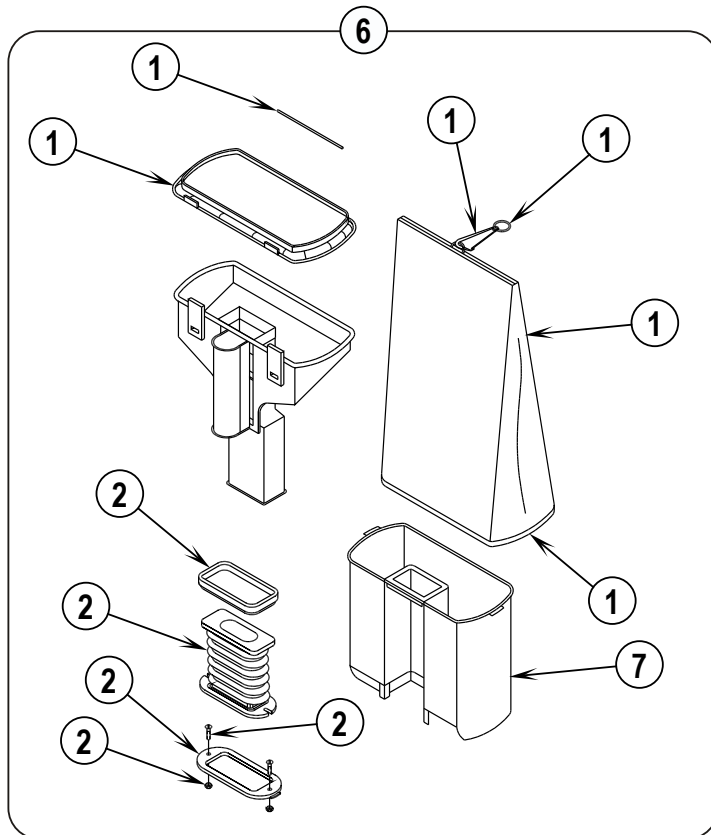

04-11

HANDLE ASSEMBLY (OPTIONAL DIRT CUP)

07-4

ReliaVac™ 16HP

7

Item	Ref. No.	Qty	Description
1	56648404	1	Dirt Cup Bag Kit
2	56648427	1	Dirt Cup Bellows Kit
3	56648417	1	Power Cord Assy (see #13 on page 3)
5	56648411	1	Handle Assy
6	56039515	1	Dirt Cup Kit
7	56630249	1	Cup--Dirt,Clear Plstc
8	56630353	1	Hook,Cord--Uppt,Dark Gray
9	56648429	1	Grip,Handle--Dark Gray