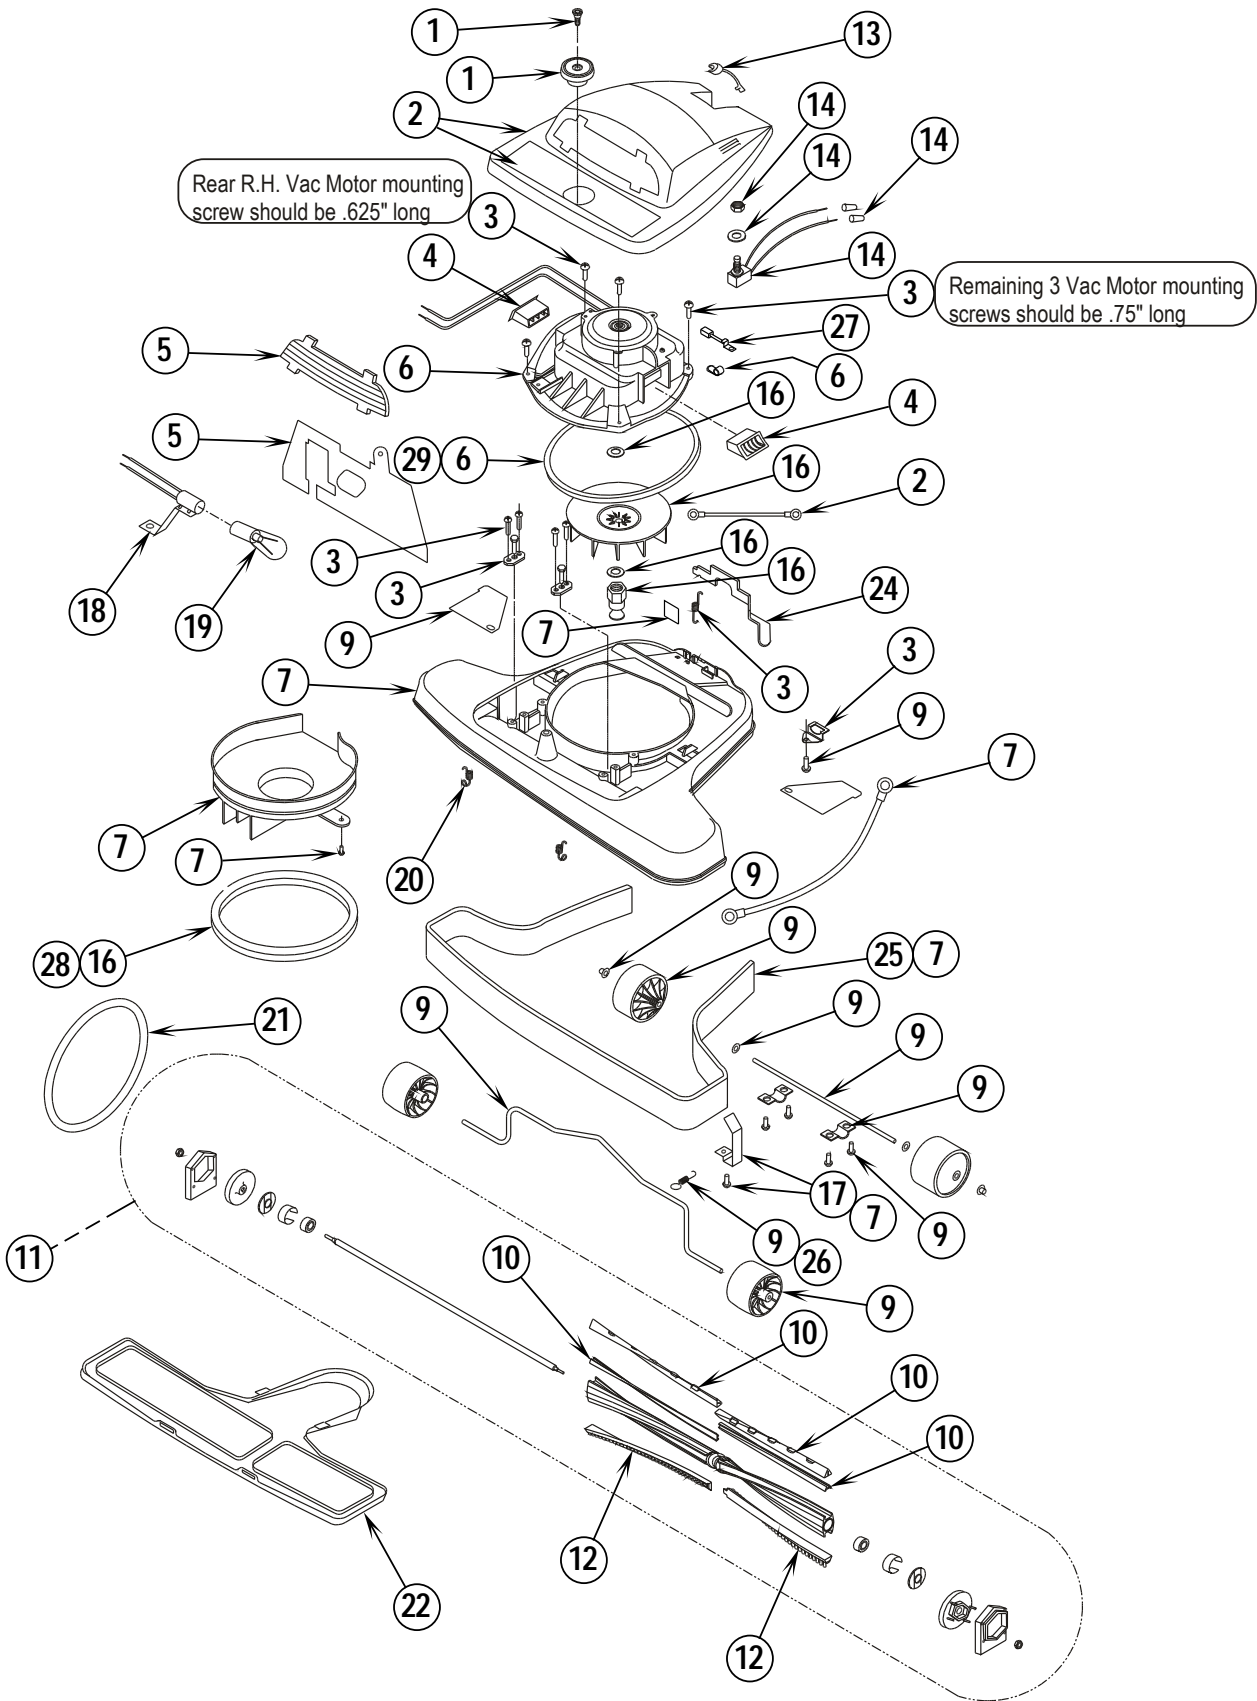

BASE ASSEMBLY

04-11

2

ReliaVac™ 16HP

09-1

04-11

BASE ASSEMBLY

09-1

ReliaVac™ 16HP

3

Item	Ref. No.	Qty	Description
1	56648400	1	Brush Height Knob Assy
2#	56648403	1	Hood Assy-Grey
#	30863A	1	Hood Assy-Black
3	56648410	1	Hardware Kit, Base
4	56648418	1	Air Duct Assy
5	56648426	1	Light / Lens Kit
6	56648406	1	Motor & Seal Assy
7#	56648408	1	Base Assy-Grey
#	60586A	1	Base Assy-Black
9	56648422	1	Wheel Assy
10	56648416	1	Beater Bar Kit
11	56630493	1	Disturbulator Assy
12	56648414	1	Brush Strip Kit
13	56648417	1	Power Cord Assy (see #1 on page 5 and #3 on page 7)
14	56648405	1	Switch Assy
16	56648420	1	Pulley And Fan Kit
#	30864A	1	Pulley And Fan Kit-Green
17	56648428	1	Furniture Guard Clip Kit
18	56630680	1	Asm,Headlamp Socket
19	56630722	1	Lamp--Headlight,115v
20	56630765	2	Spring,Ext .304d .930l .055wd
21	56630563	1	Belt-Disturbulator Drive
22	56630451	1	Asm,Plate--Bottom
24	56630395	1	Pedal,Foot--Uppt,White
25	56630507	1	Guard,Furn--Clear Blue,37.00l
26	56630620	1	Spring,Ext .275d 1.50l .024wd
27	56630561	2	Carbon Brush, Motor
28#	56630562	1	Gasket-Motor Seal
29#	56648178	1	Gasket-Motor Seal
**	56643426	1	Magnet, Permanent

* = Not Shown

** = Not Included (optional)

= Revised or new since last update