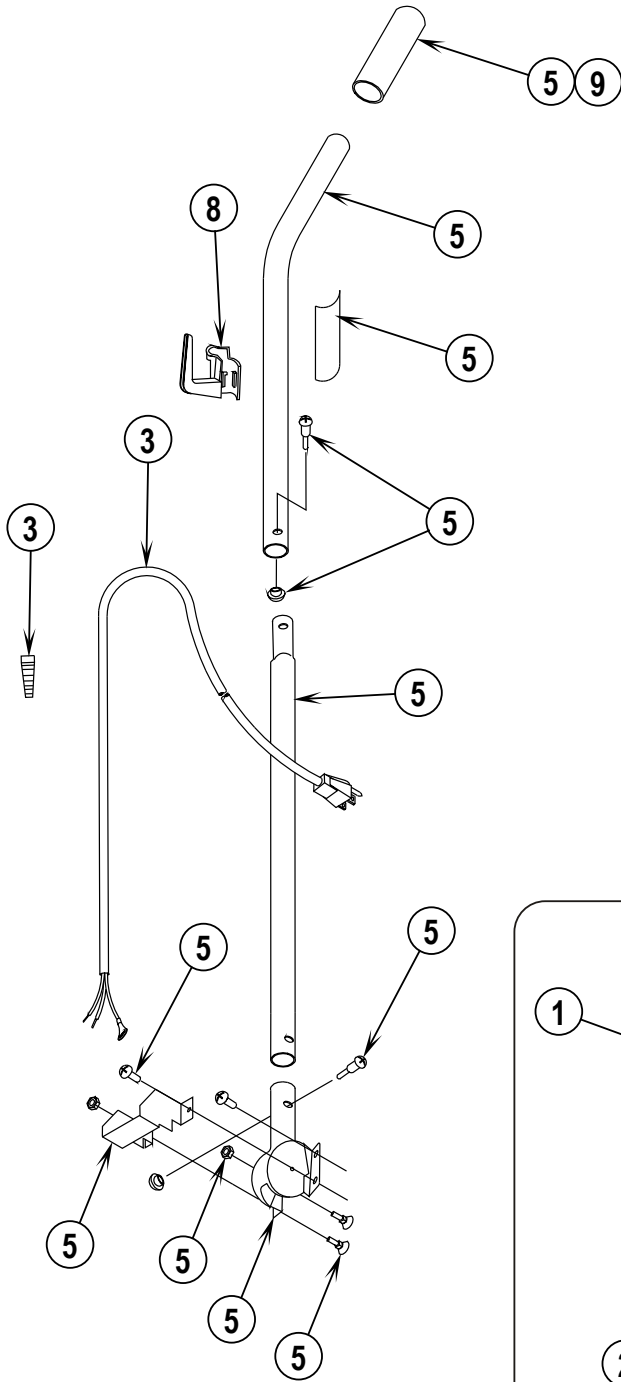

04-11

HANDLE ASSEMBLY (OPTIONAL DIRT CUP)

07-4

ReliaVac™ 16HP

7

Item	Ref. No.	Qty	Description
1	56648404	1	Dirt Cup Bag Kit
2	56648427	1	Dirt Cup Bellows Kit
3	56648417	1	Power Cord Assy (see #13 on page 3)
5	56648411	1	Handle Assy
6	56039515	1	Dirt Cup Kit
7	56630249	1	Cup--Dirt,Clear Plstc
8	56630353	1	Hook,Cord--Uppt,Dark Gray
9	56648429	1	Grip,Handle--Dark Gray