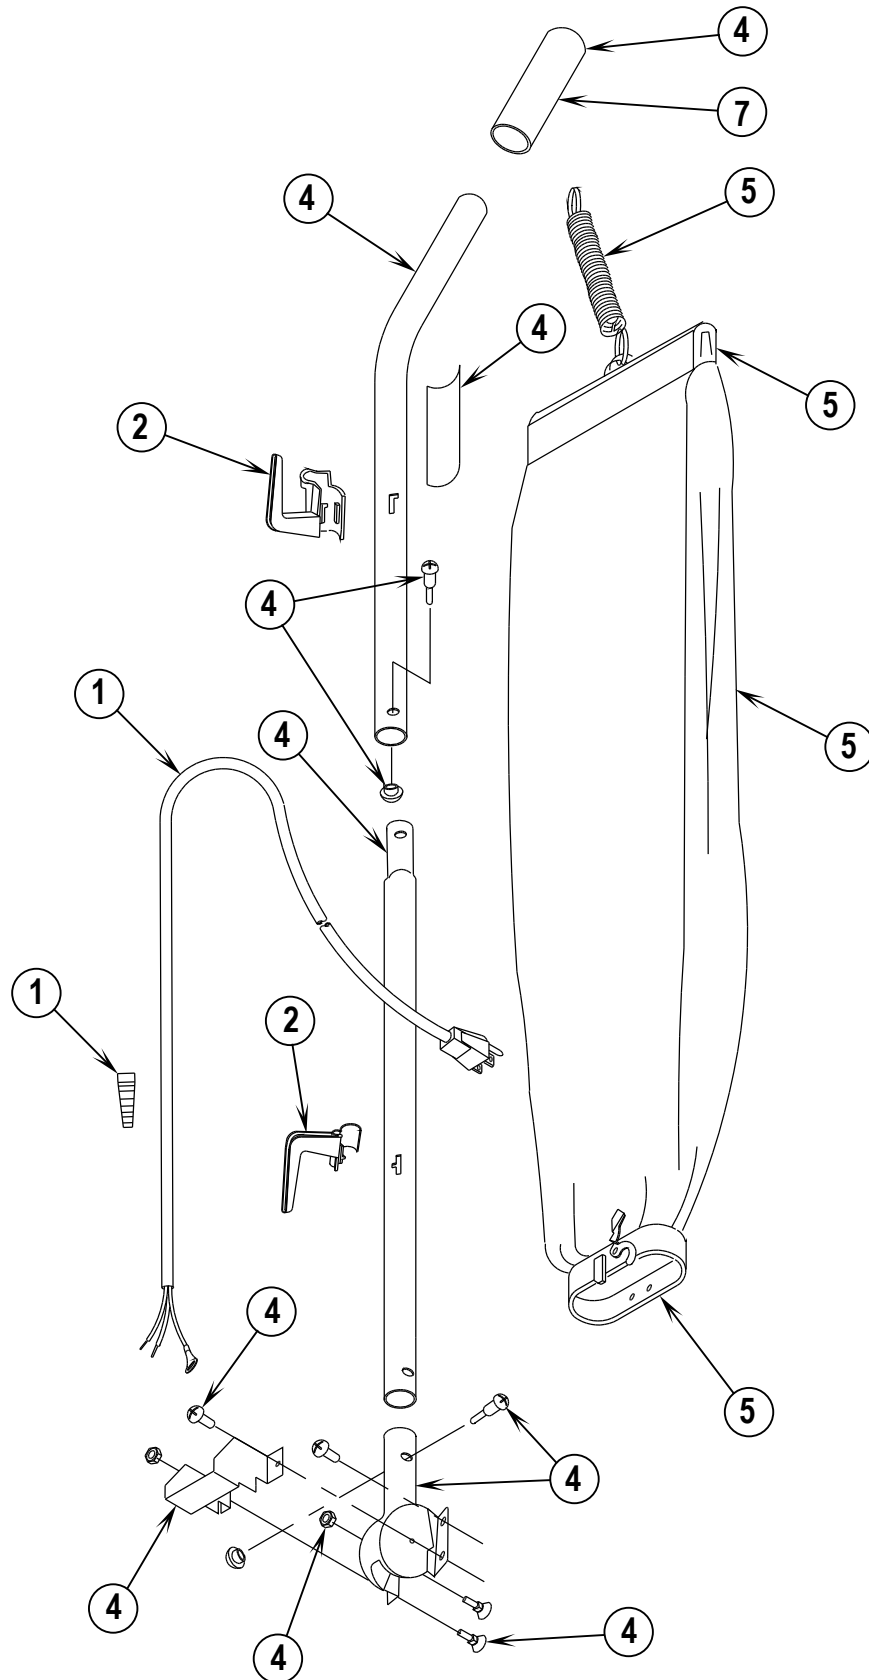

04-11

BASE ASSEMBLY

09-1

ReliaVac™ 16HP

3

Item	Ref. No.	Qty	Description
1	56648400	1	Brush Height Knob Assy
2#	56648403	1	Hood Assy-Grey
#	30863A	1	Hood Assy-Black
3	56648410	1	Hardware Kit, Base
4	56648418	1	Air Duct Assy
5	56648426	1	Light / Lens Kit
6	56648406	1	Motor & Seal Assy
7#	56648408	1	Base Assy-Grey
#	60586A	1	Base Assy-Black
9	56648422	1	Wheel Assy
10	56648416	1	Beater Bar Kit
11	56630493	1	Disturbulator Assy
12	56648414	1	Brush Strip Kit
13	56648417	1	Power Cord Assy (see #1 on page 5 and #3 on page 7)
14	56648405	1	Switch Assy
16	56648420	1	Pulley And Fan Kit
#	30864A	1	Pulley And Fan Kit-Green
17	56648428	1	Furniture Guard Clip Kit
18	56630680	1	Asm,Headlamp Socket
19	56630722	1	Lamp--Headlight,115v
20	56630765	2	Spring,Ext .304d .930l .055wd
21	56630563	1	Belt-Disturbulator Drive
22	56630451	1	Asm,Plate--Bottom
24	56630395	1	Pedal,Foot--Uppt,White
25	56630507	1	Guard,Furn--Clear Blue,37.00l
26	56630620	1	Spring,Ext .275d 1.50l .024wd
27	56630561	2	Carbon Brush, Motor
28#	56630562	1	Gasket-Motor Seal
29#	56648178	1	Gasket-Motor Seal
**	56643426	1	Magnet, Permanent

* = Not Shown

** = Not Included (optional)

= Revised or new since last update