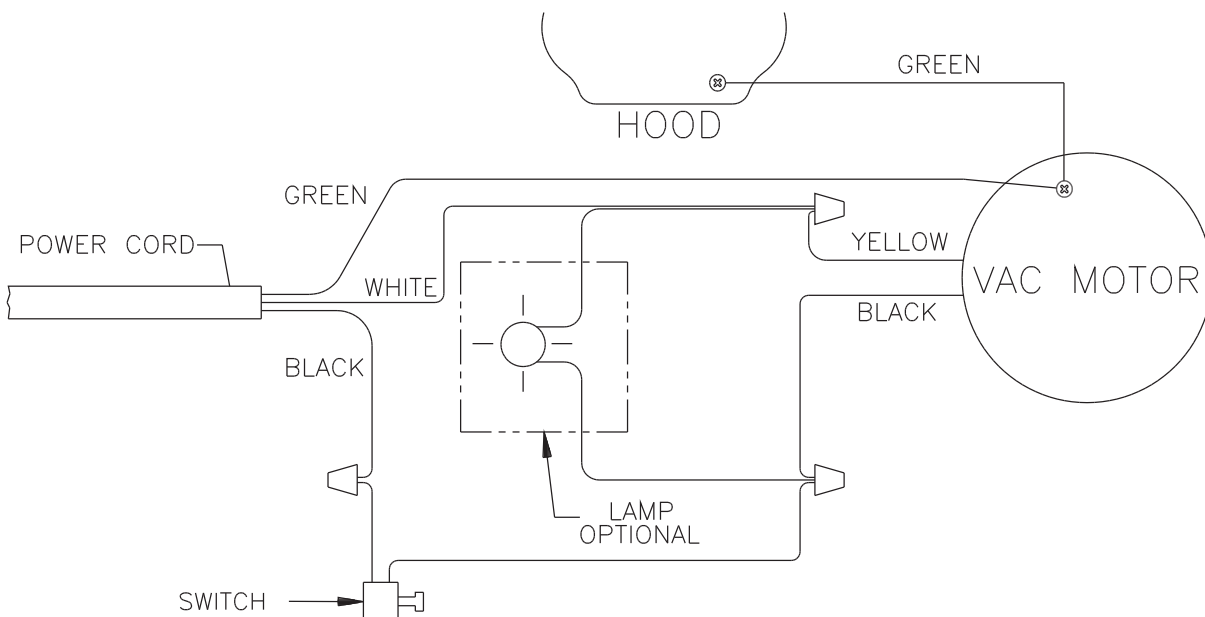

Item	Ref. No.	Qty	Description
1	56648417	1	Power Cord Assembly (see #13 on page 3)
2	56648421	1	Hook Assembly
4	56648424	1	Handle Assembly
5	56648423	1	Bag Assembly
7	56648429	1	Grip, Handle—Dark Gray
**	56035451	1	Asm, Bag Zip Gray TYT HD Com
**#	30880A	1	Cloth Zipper Bag-Black
**	56637120	A/R	Disposable Paper Bag (pkg of 10)
**	56039515	1	Kit, Dirt Cup Conversion
**	56630249	1	Dirt Cup, Clear Plastic
**	56648404	1	Dirt Cup Bag Kit
**	56648427	1	Dirt Cup Bellows Kit

** = Not Included (optional)

= Revised or new since last update