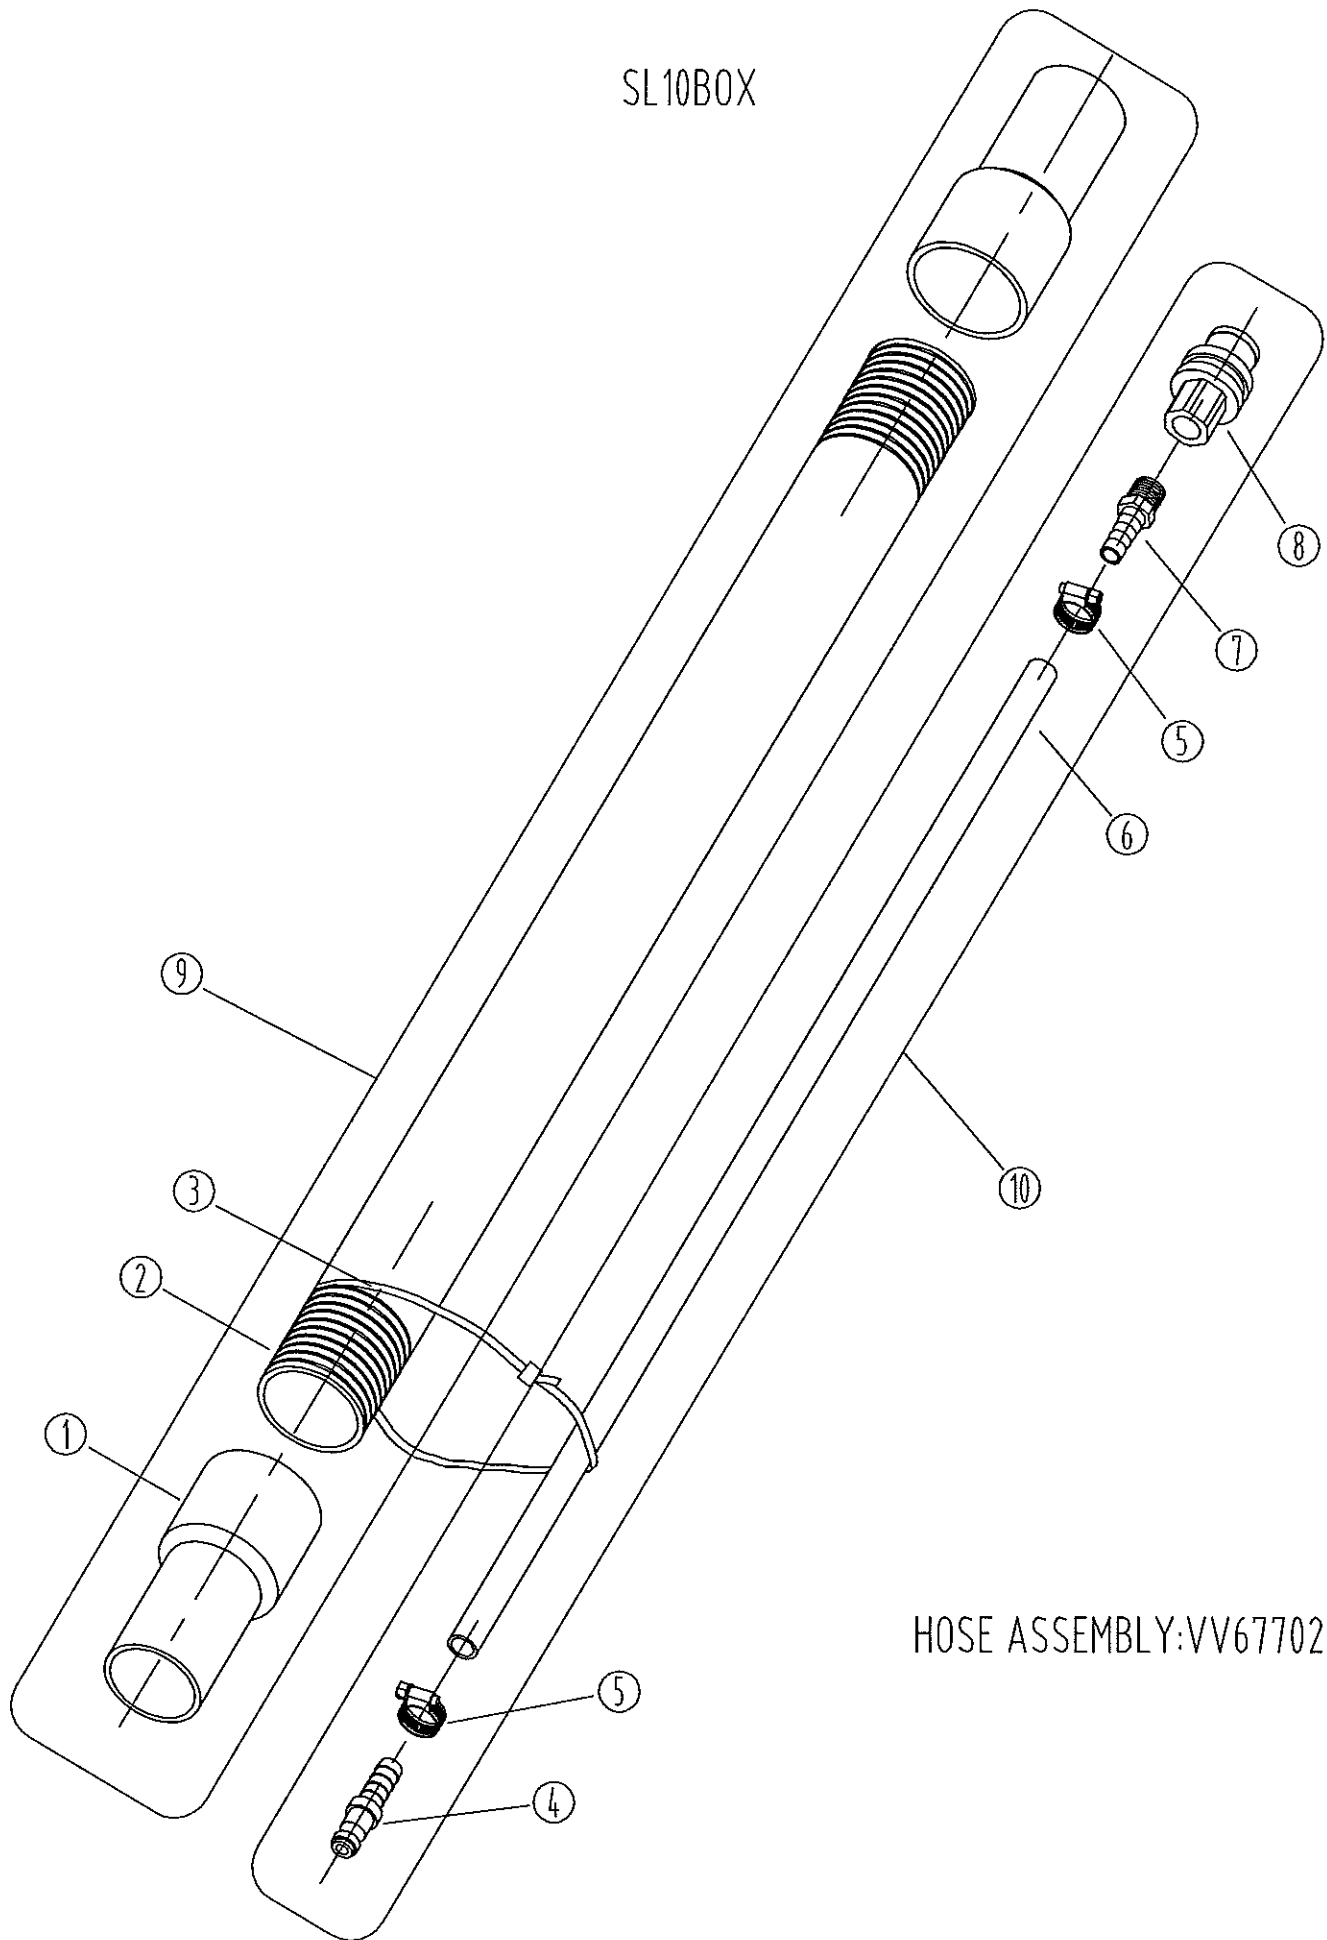

SL10BOX

HOSE ASSEMBLY:VV67702

HOSE ASSEMBLIES - SLIDER BOX EXTRACTOR

DIA NO	PART NUMBER	DESCRIPTION	NO REQ'D
1	VV60220	CUFF, 1 1/2"	2
2	VV67703	HOSE, VACUUM	1
3	VV20652	TIE, CABLE	16
4	VV80241	HOSE BARB, MALE PLUG, SST	1
5	VV10114	CLAMP, HOSE, 3/8", SST	2
6	VV67704	HOSE, SOLUTION, 16' LONG	1
7	VV80128	HOSE BARB	1
8	VV80208	COUPLER, QUICK CONNECT	1
9	VV67703A	VACUUM HOSE ASSEMBLY	1
10	VV67704A	SOLUTION HOSE ASSEMBLY	1