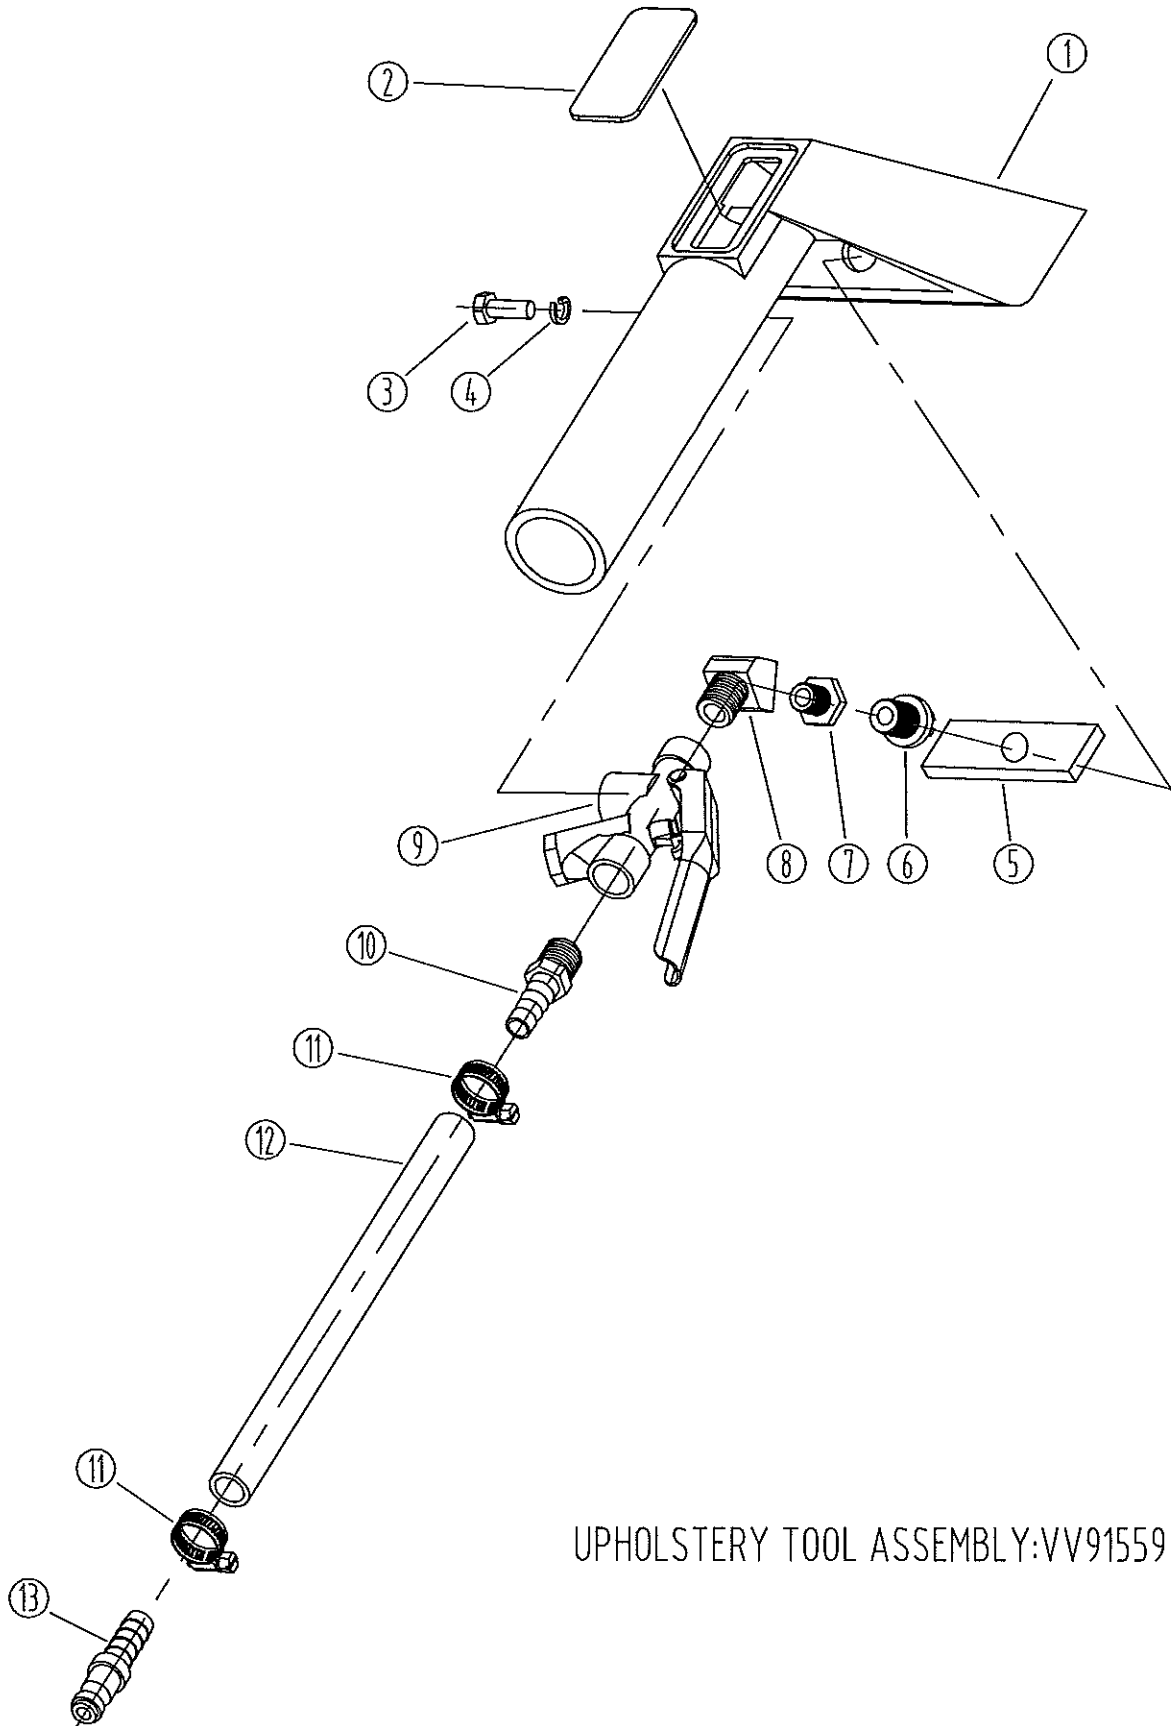

SL10BOX

HOSE ASSEMBLY:VV67702

HOSE ASSEMBLIES - SLIDER BOX EXTRACTOR

DIA NO	PART NUMBER	DESCRIPTION	NO REQ'D
1	VV60220	CUFF, 1 1/2"	2
2	VV67703	HOSE, VACUUM	1
3	VV20652	TIE, CABLE	16
4	VV80241	HOSE BARB, MALE PLUG, SST	1
5	VV10114	CLAMP, HOSE, 3/8", SST	2
6	VV67704	HOSE, SOLUTION, 16' LONG	1
7	VV80128	HOSE BARB	1
8	VV80208	COUPLER, QUICK CONNECT	1
9	VV67703A	VACUUM HOSE ASSEMBLY	1
10	VV67704A	SOLUTION HOSE ASSEMBLY	1

SL10BOX

UPHOLSTERY TOOL ASSEMBLY:VV91559

HAND TOOL ASSEMBLY - SLIDER BOX EXTRACTOR

DIA NO	PART NUMBER	DESCRIPTION	NO REQ'D	1
1	VV40328	BODY, UPHOLSTERY TOOL	1	
2	VV40328-6	WINDOW, HAND TOOL	1	
3	VV20071	SCREW, 5/16" X 18 X 5/8"	1	
4	VV20298	WASHER, LOCK, SST, 5/16"	1	
5	VV60531	GASKET	1	
6	VV80159	NOZZLE, SPRAY TIP, 80°	1	
7	VV80105	BUSHING, BRASS	1	
8	VV80115	ELBOW, STREET, 45°	1	
9	VV10933	TRIGGER, VALVE	1	
10	VV80128	HOSE BARB	1	
11	VV10114	CLAMP, HOSE, 3/8"	2	
12	VV85317	SOLUTION HOSE, 3/8"	1	
13	VV80241	COUPLER, MALE END	1	