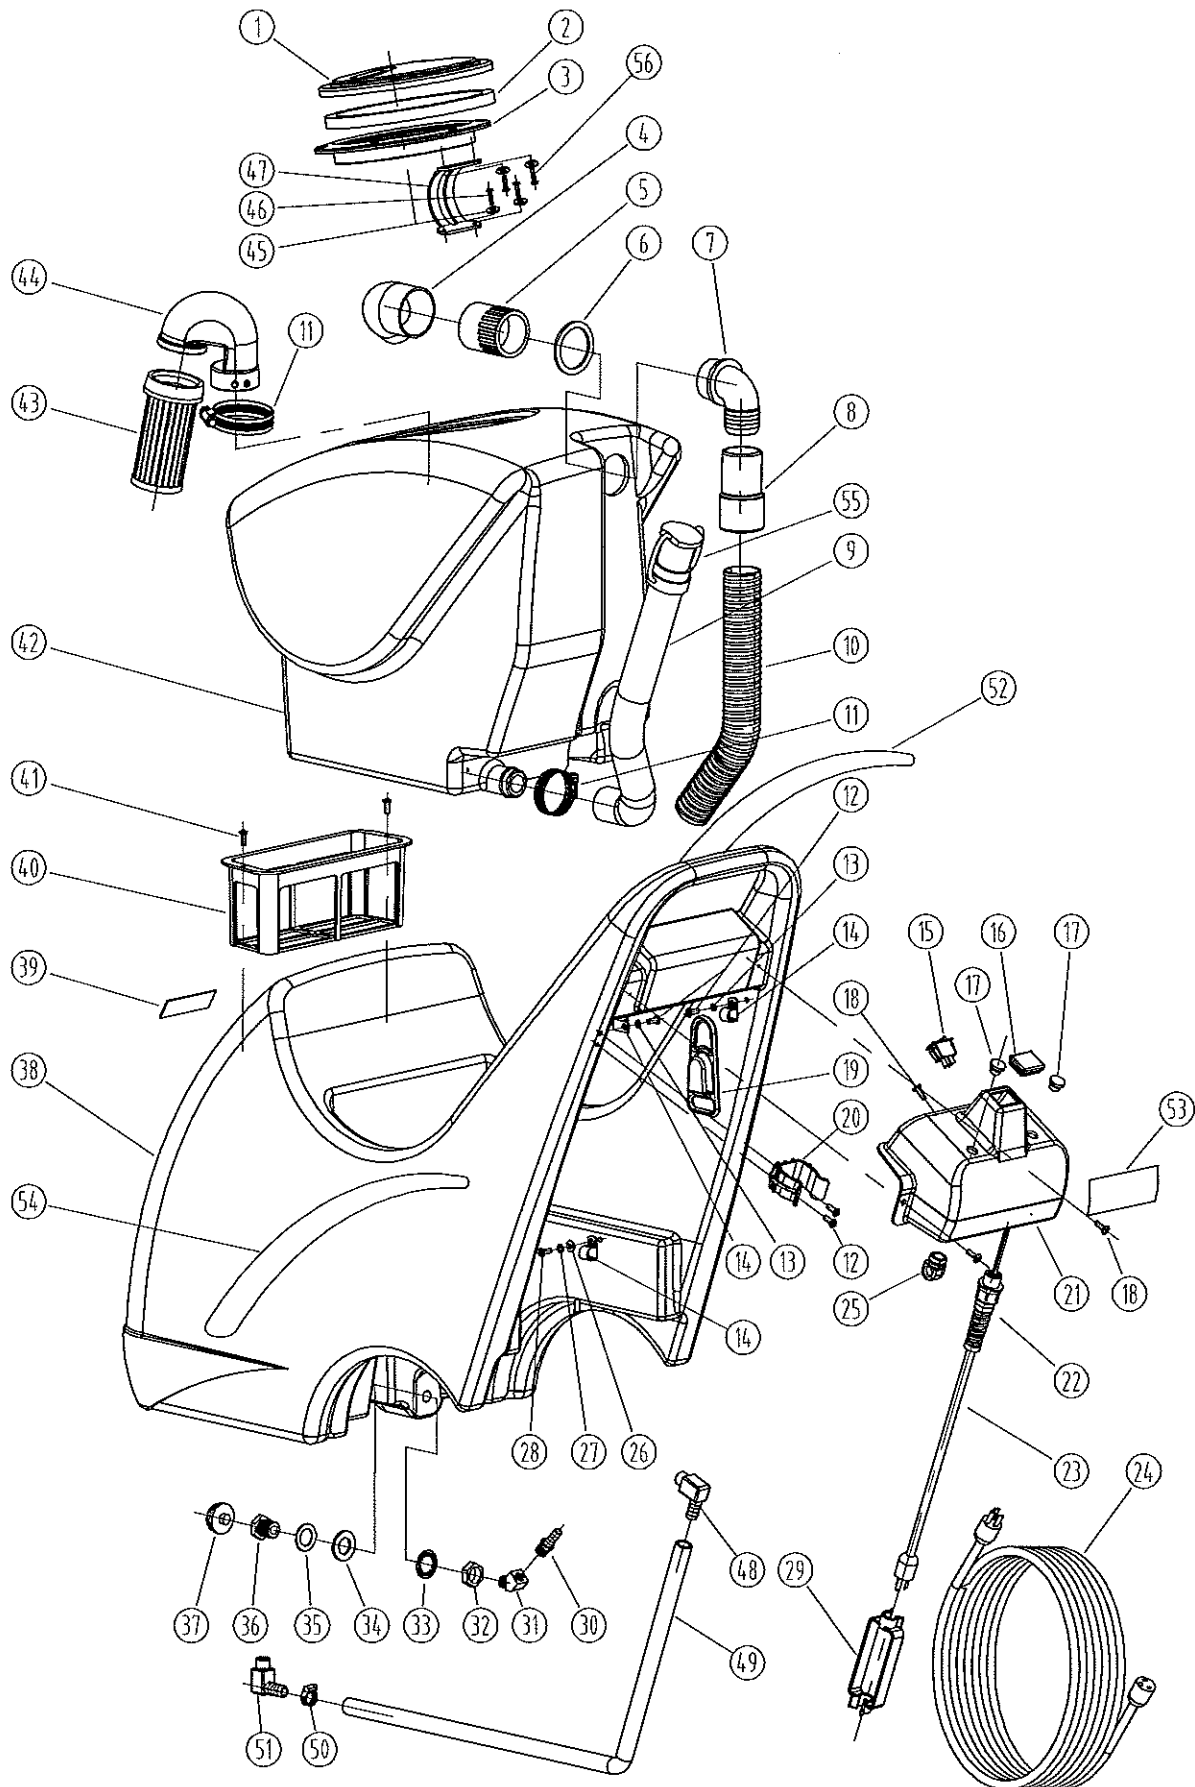

SL10BOX

SOLUTION & RECOVERY TANK - SLIDER BOX EXTRACTOR

DIA NO	PART NUMBER	DESCRIPTION	NO REQ'D
1	VV96001S	CLEAR LID (SCREW IN STYLE)	1
	VV67161	CLEAR LID (FRICTION FIT STYLE)	1
2	VV60287A	"O" RING, CLEAR LID (SCREW IN STYLE)	1
	VV60287A	GASKET, CLEAR LID (FRICTION STYLE)	1
3	VV96002	SEAT, CLEAR LID (SCREW IN STYLE ONLY)	1
4	VV67109	TUBE, ELBOW	1
5	VV67301	COUPLER	1
6	VV67302	GASKET, COUPLER	1
7	VV67108	ELBOW	1
8	VF81226	COUPLER, VACUUM HOSE	1
9	VV67705	DRAIN HOSE	1
10	VV67113-1	VACUUM HOSE	1
11	VV10113	HOSE CLAMP, 2"	2
12	VV20509	SCREW, M5 X 10, SST	4
13	VV13601	WASHER, LOCK, SST, M5	2
14	VV50712	CLAMP, CORD	3
15	VV67503	SWITCH	1
16	VV66502	BLOCK, SWITCH	1
17	GV40239	COVER, SWITCH	2
18	VF14126	SCREW, HEX HEAD, M5 X 12	3
19	GV40215	CORD WRAP	1
20	VV67111	CLAMP, DRAIN HOSE	1
21	VV67501C	SWITCH HOUSING	1
22	VF99008	STRAIN RELIEF	1
23	VV67507	CORD	1
24	VV67116	POWER CORD	1
25	VV67505	BUSHING, CORD, 90°	1
26	GT13032	WASHER, PLAIN, M6 X M16 X 1.5	1
27	VV13607	WASHER, LOCK, SST, M6	1
28	GT13056	SCREW, PAN HEAD, M6 X 16	1
29	VV67105	CONNECTOR	1
30	VV80128	HOSE BARB	1
31	VV80115	ELBOW, STREET, 45°	1
32	VV80125A	NUT, COUPLING	1
33	VV20667	WASHER, LOCK, INTERNAL TOOTH	1
34	VV60509	GASKET, SOLUTION, INTAKE	1
35	VV20276	WASHER, PLAIN	1
36	VV80125	COUPLING	1
37	VV10411	STRAINER, LINE	1
38	VV67101	SOLUTION TANK	1
39	VF47035A	LOGO	1
40	VV67107	FILTER	1
41	VA13471	SCREW, ST5 X 10	2
42	VV67102	RECOVERY TANK	1
43	VF81504	FLOAT SHUT-OFF	1
44	VV67305	BEND	1
45	VV13664	WASHER, PLAIN, M4 X 12 X 1	4
46	VF13491	SCREW, SST, M4 X 12	2
47	VV67162	RUBBER HINGE	1
48	VF81403	ELBOW, 90 DEGREE, BRASS	1
49	VV67708	TUBING	1
50	VF82090	CLAMP (16-20)	1
51	VV67711	ELBOW, 90 DEGREE, BRASS	1
52	VV67118	LABEL, RIGHT	1
53	VF80331	DECAL, WARNING	1
54	VV67119	LABEL, LEFT	1
55	VA20104A	PLUG, DRAIN HOSE	1
56	VA13477	SCREW, SELF-TAPPING, ST 4 X 16	2