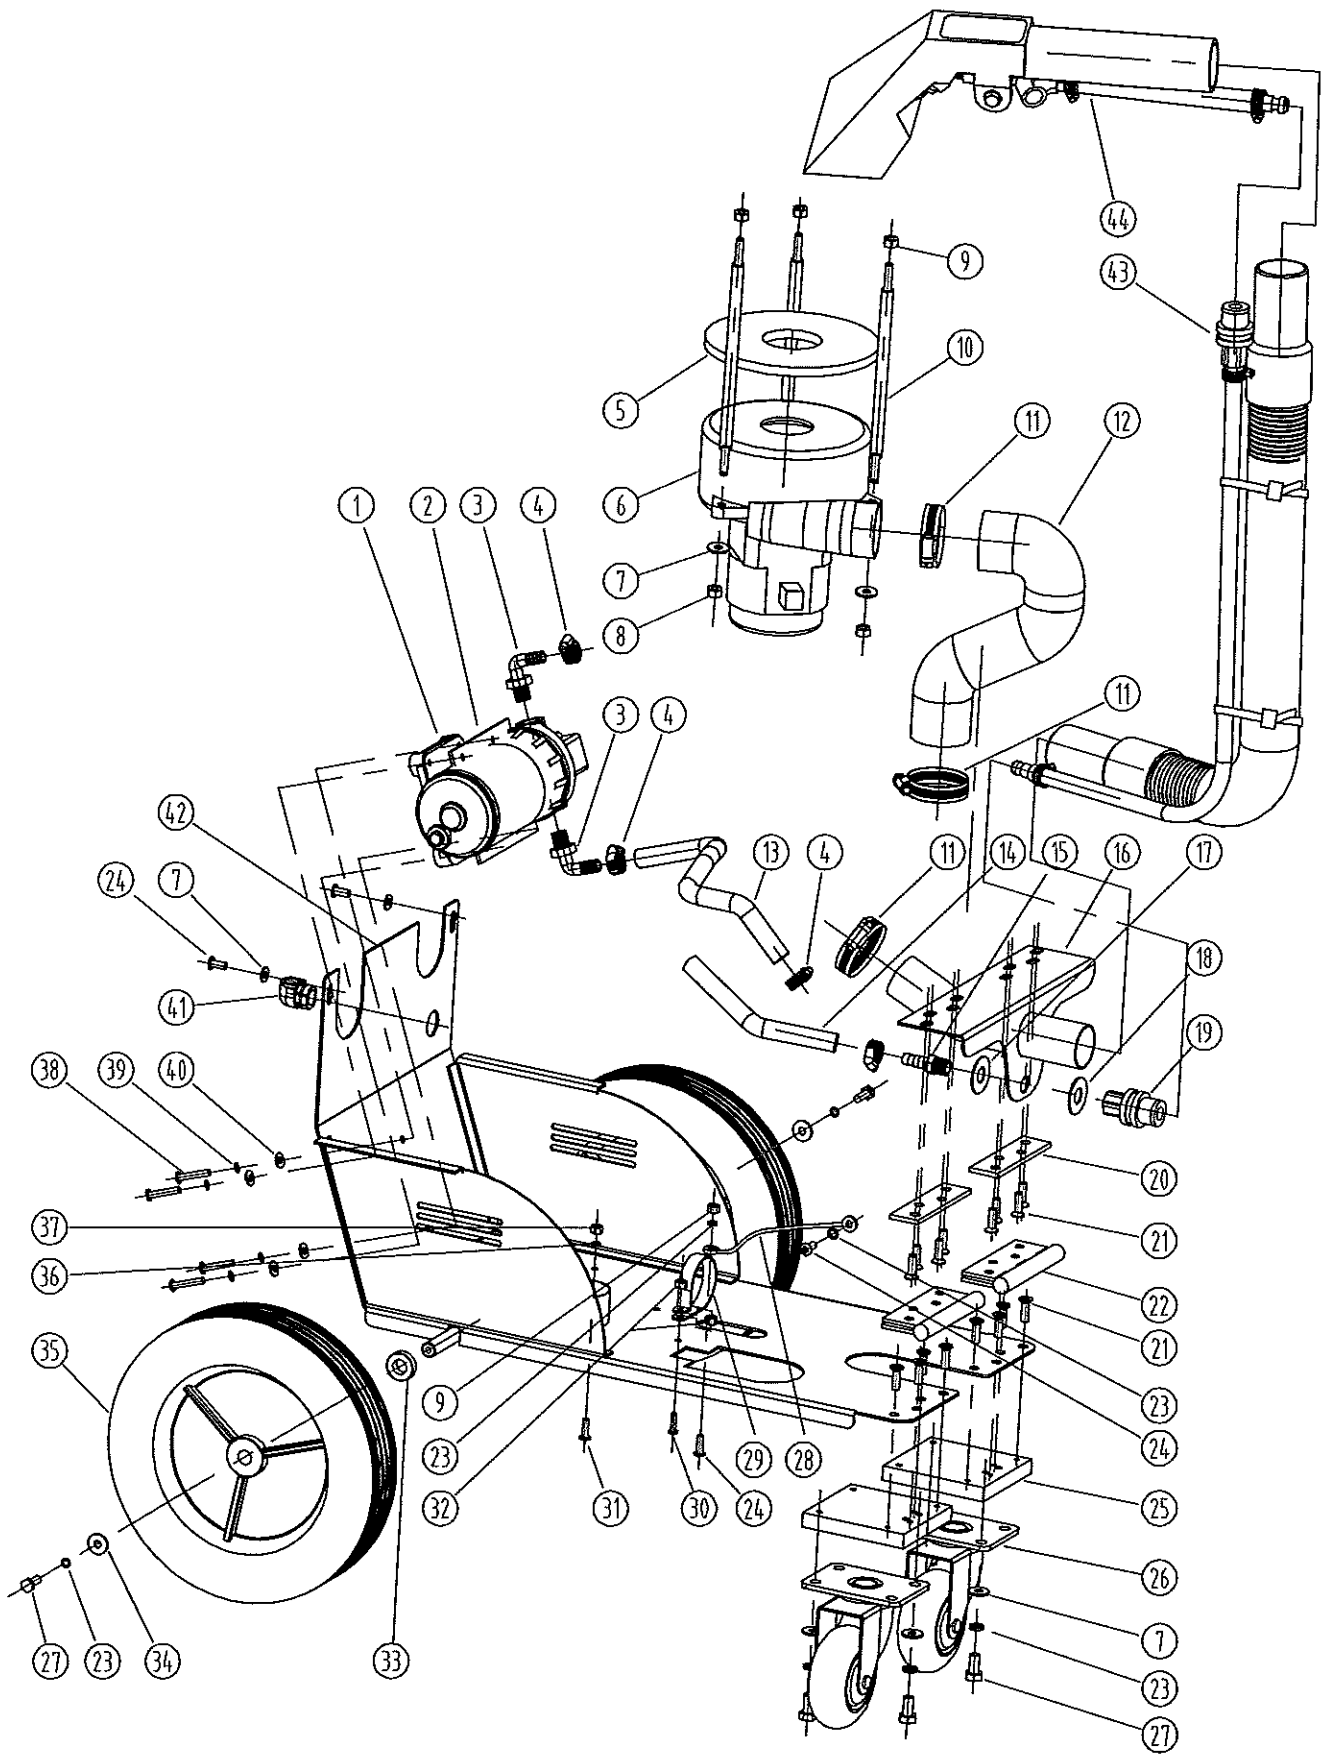

SL10BOX

PUMP, VACUUM, WHEEL ASSEMBLIES - SLIDER BOX EXTRACTOR

DIA NO	PART NUMBER	DESCRIPTION	NO REQ'D
1	VV67605	PUMP, 115V, 100PSI	1
2	VV67601	MOUNTING FRAME, PUMP	1
3	VV80210	BEND, NYLON, PUMP	2
4	VV10114	CLAMP, HOSE, 3/8"	4
5	VF81503	GASKET, VAC MOTOR	1
6	VV67153	VAC MOTOR, 3-STAGE, 120V	1
7	GT13032	WASHER, SST, PLAIN, M6 X M16 X 1.5	9
8	VF13502	NUT, LOCK, M6	3
9	VF13521	NUT, SST, M6	4
10	VF82310	STUD	3
11	VV10113	CLAMP, HOSE, 2"	3
12	VV67152	EXHAUST HOSE, M48	1
13	VV67117	HOSE, SOLUTION	1
14	VV66115	HOSE, SPRAYING	1
15	VV80128	BARB, HOSE	1
16	VV66101	PIPE ASSY, VAC ELBOW	1
17	VV20274A	WASHER, PLAIN, M14 X M32 X 1.5	1
18	VV20274	WASHER, PLAIN, M13.5 X M32 X 1.5	1
19	VV80208	COUPLER, QUICK CONNECT	1
20	VV67104	SPACER	2
21	VF13512	SCREW, FH, M5 X 15, SST	16
22	VV60406S	HINGE, SST, 4"	2
23	VV13607	WASHER, LOCK, M6	9
24	GT13056	SCREW, SST, PH, M6 X 16	4
25	VV66102	PLATE, 3.5" CASTER	2
26	VA91342	3.5" CASTER	2
27	VF13495	BOLT, M6 X 16, HEX	6
28	VF81028	CABLE	1
29	VV67120	CLAMP	1
30	VA13473	SCREW, RHM, M4 X 16, SST	1
31	VA13635	SCREW, RHM, M5 X 20, SST	1
32	GT13014	NUT, NYLON, INSERT, M4	2
33	VV60113S	WASHER, WHEEL	2
34	VF13551	WASHER, SST, PLAIN, M6 X M22 X 1.5	2
35	VA75004	WHEEL, 10"	2
36	VF13604	WASHER, M5	1
37	VV13633	NUT, SST, M5	1
38	VV13634	SCREW, RHM, M5 X 30, SST	4
39	VV13601	WASHER, LOCK, M5	4
40	VF13474A	WASHER, SST, PLAIN, M5 X M15 X 1	4
41	VV67505	BUSHING, 90°, CORD	1
42	VV66200	BOTTOM PLATE, ASSEMBLY	1
43	VV67702	HOSE ASSEMBLY, VACUUM & SOLUTION	1
44	VV91559	HAND TOOL, COMPLETE ASSEMBLY	1