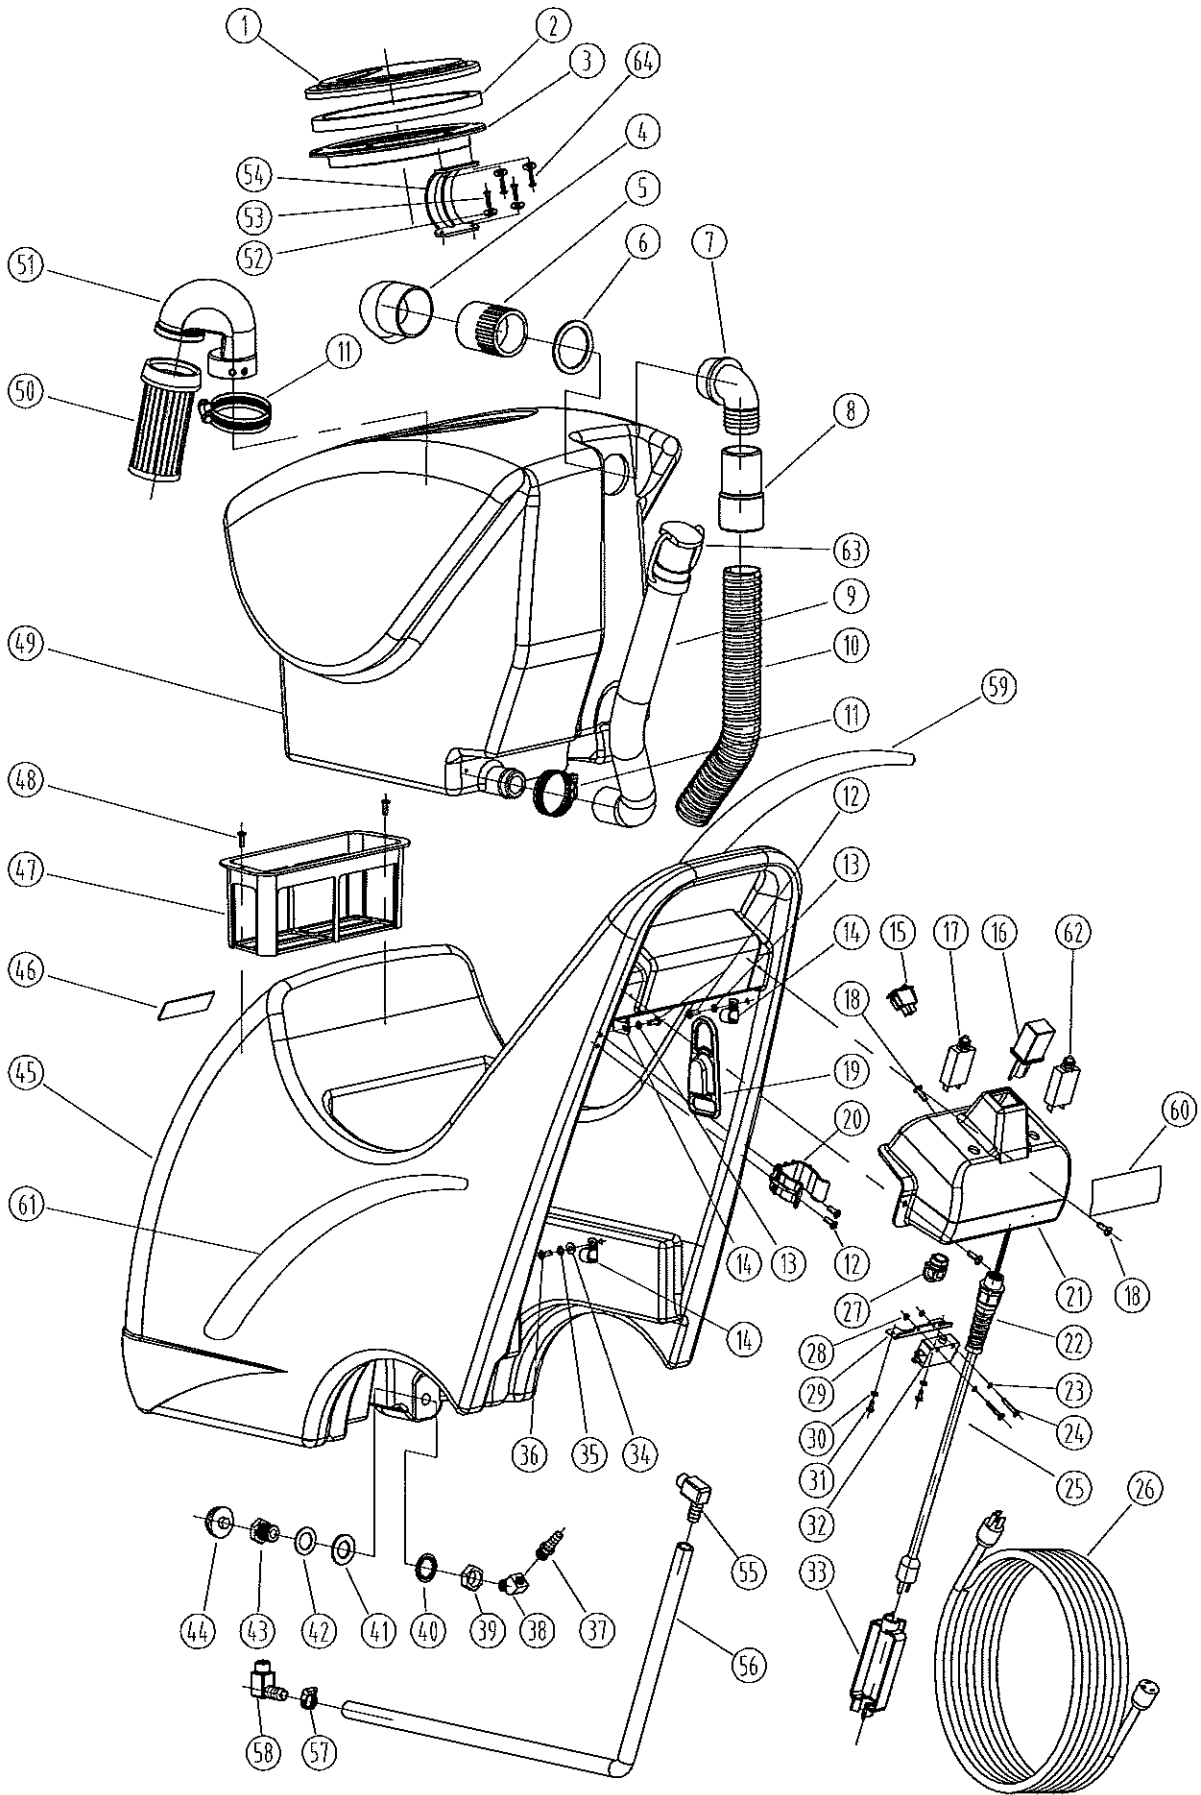

SL1610SE

SOLUTION & RECOVERY TANK - SLIDER 1610SE

DIA NO	PART NUMBER	DESCRIPTION	NO REQ'D
1	VV96001S	CLEAR LID (SCREW IN STYLE)	1
	VV67161	CLEAR LID (FRICTION FIT STYLE)	1
2	VV67163	"O" RING, CLEAR LID (SCREW IN STYLE)	1
	VV67163	GASKET, CLEAR LID (FRICTION FIT STYLE)	1
3	VV96002	SEAT, CLEAR LID (SCREW IN STYLE ONLY)	1
4	VV67109	TUBE, ELBOW	1
5	VV67301	COUPLER	1
6	VV67302	GASKET, COUPLER	1
7	VV67108	ELBOW	1
8	VF81226	COUPLER, VACUUM HOSE	1
9	VV67705	DRAIN HOSE	1
10	VV67113-1	VACUUM HOSE	1
11	VV10113	HOSE CLAMP, 2"	1
12	VV20509	SCREW, M5 X 10, SST	4
13	VV13601	WASHER, LOCK, SST, M5	2
14	VV50712	CLAMP, CORD	3
15	VV67503	SWITCH	1
16	VV67509	BUTTON, SWITCH	1
17	VV67504	CIRCUIT BREAKER, 2A	1
18	VF14126	SCREW, HEX HEAD, M5 X 12	3
19	GV40215	CORD WRAP	1
20	VV67111	CLAMP, DRAIN HOSE	1
21	VV67501	SWITCH HOUSING	1
22	VF99008	STRAIN RELIEF	1
23	VF13511	WASHER, TOOTH, M3	2
24	VF14212	SCREW, M3 X 25	2
25	VV67507	CORD	1
26	VV67116	POWER CORD	2
27	VV67505	BUSHING, CORD, 90°	1
28	VV13652	NUT, LOCK, M3	2
29	VV67508	BRACKET, SWITCH	1
30	VV20291	WASHER, LOCK, M4	2
31	VF13491	SCREW, M4 X 12	2
32	VF44203	SWITCH ASSY	1
33	VV67105	CONNECTOR	1
34	GT13032	WASHER, PLAIN, M6 X M16 X 1.5	1
35	VV13607	WASHER, LOCK, SST, M6	1
36	GT13056	SCREW, PAN HEAD, M6 X 16	1
37	VV80128	HOSE BARB	1
38	VV80115	ELBOW, STREET, 45°	1
39	VV80125A	NUT, COUPLING	1
40	VV20667	WASHER, LOCK, INTERNAL TOOTH	1
41	VV60509	GASKET, SOLUTION, INTAKE	1
42	VV20276	WASHER, PLAIN	1
43	VV80125	COUPLING	1
44	VV10411	STRAINER, LINE	1
45	VV67101	SOLUTION TANK	1
46	VF47035A	LOGO	1
47	VV67107	FILTER	1
48	VA13471	SCREW, ST5 X 10	2
49	VV67102	RECOVERY TANK	1
50	VF81504	FLOAT SHUT-OFF	1
51	VV67305	BEND	1
52	VV13664	WASHER, PLAIN, M4 X 12 X 1	4
53	VF13491	SCREW, SST, M4 X 12	2
54	VV67162	RUBBER HINGE	1
55	VF81403	ELBOW, 90 DEGREE, BRASS	1
56	VV67708	TUBING	1