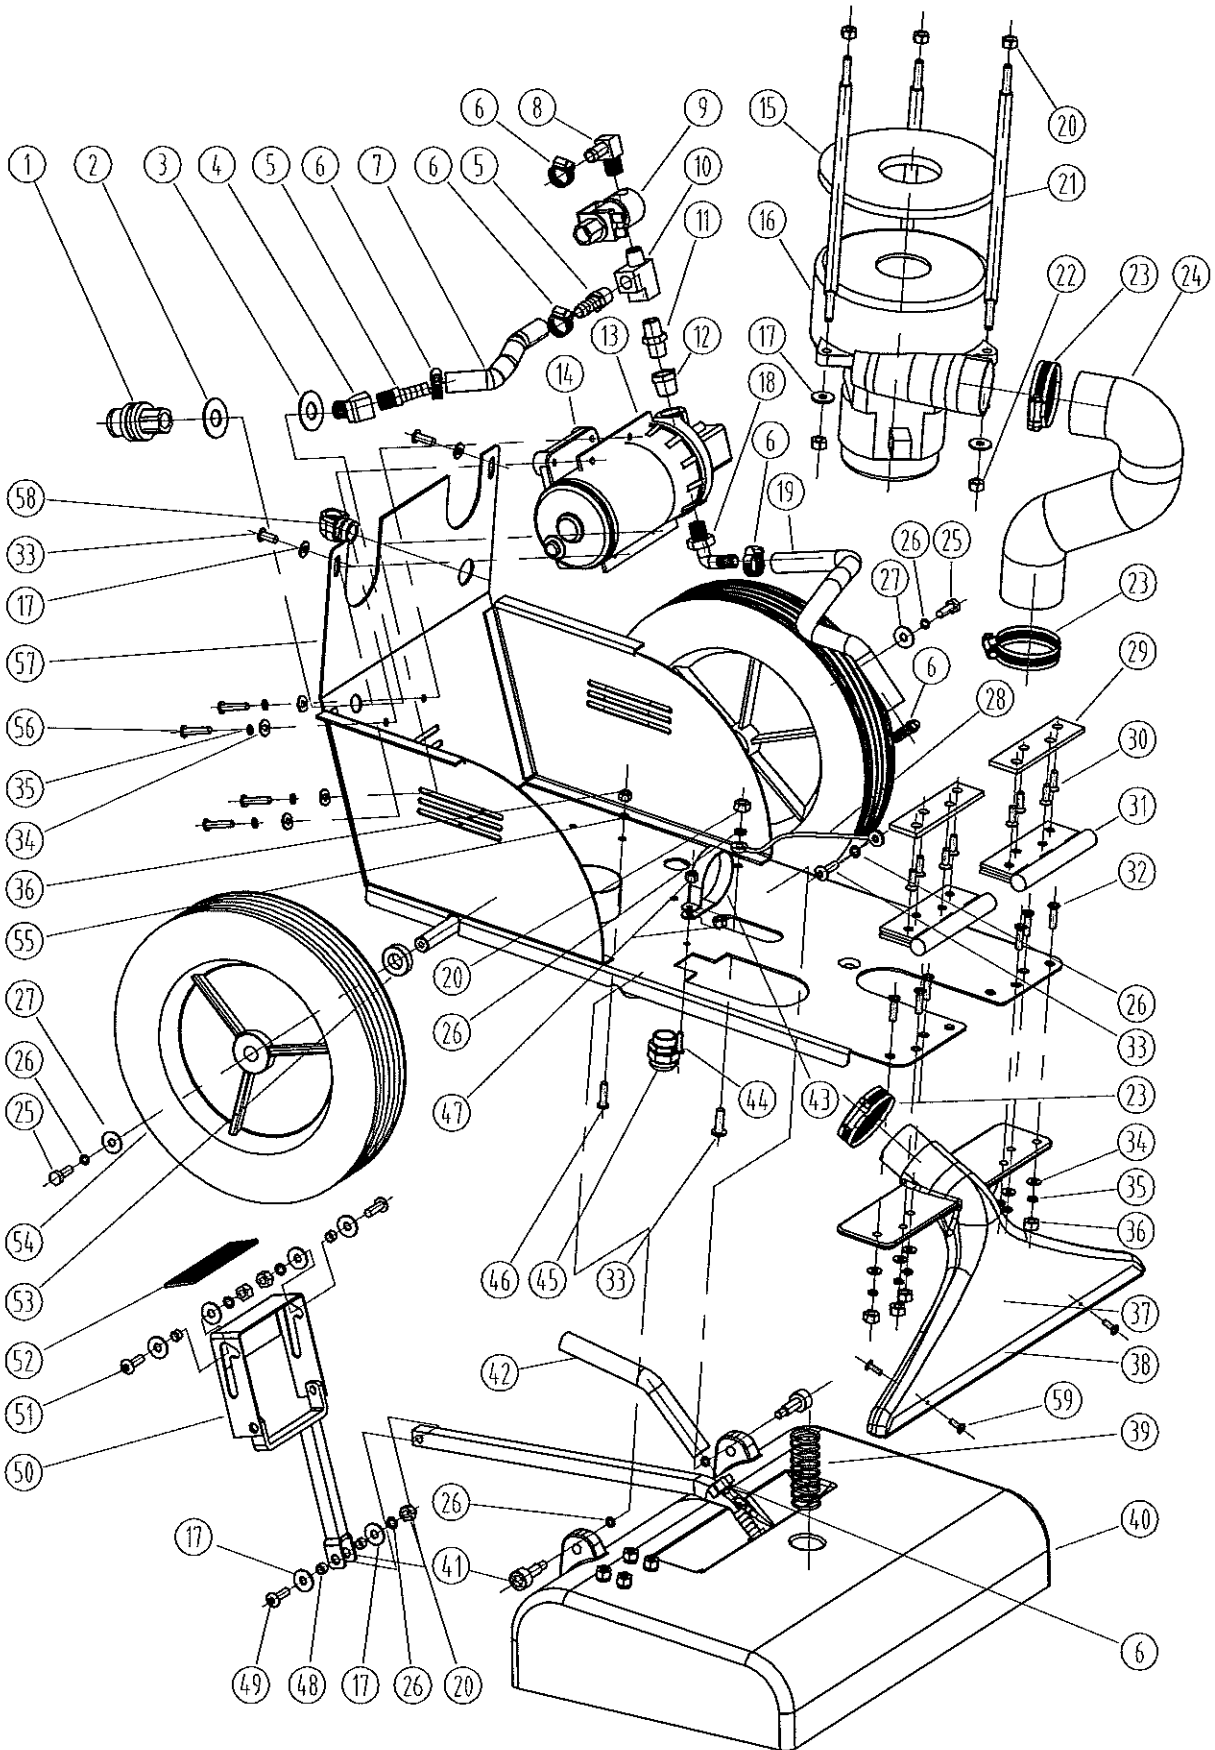

SL1610SE

PUMP, VACUUM, WHEEL ASSMELBIES - SLIDER 1610SE

DIA NO	PART NUMBER	DESCRIPTION	NO REQ'D
1	VV80208	COUPLER, QUICK CONNECT	1
2	VV20274	WASHER, PLAIN, M13.5 X M32 X 1.5	1
3	VV20274A	WASHER, PLAIN, M14 X M32 X 1.5	1
4	VV80115	ELBOW, STREET, 45°	1
5	VV80128	BARB, HOSE	2
6	VV10114	CLAMP, HOSE, 3/8"	6
7	VV67114	HOSE, HIGH PRESSURE	1
8	VV67607	BARB, PUMP	1
9	VV67604	SOLUTION SOLENOID, 110V/60HZ	1
10	VV67606	CONNECTOR, THREE-WAY	1
11	VV67603	CONNECTOR	1
12	VV67602	BARB, PUMP	1
13	VV67601	MOUNTING FRAME, PUMP	1
14	VV67605	PUMP, 115V, 100PSI	1
15	VF81503	GASKET, VAC MOTOR	1
16	VV67154	VAC MOTOR, 3-STAGE, 120V	1
17	GT13032	WASHER, SST, PLAIN, M6 X M16 X 1.5	13
18	VV80210	BEND, NYLON, PUMP	1
19	VV67117	HOSE, SOLUTION	1
20	VF13521	NUT, SST, M6	8
21	VF81508	STUD	3
22	VF13502	NUT, LOCK, M6	3
23	VV10113	CLAMP, HOSE, 2"	3
24	VV67152	EXHAUST HOSE, M48	1
25	VF13495	BOLT, M6 X 16, HEX	2
26	VV13607	WASHER, LOCK, M6	12
27	VF13551	WASHER, SST, PLAIN, M6 X M22 X 1.5	2
28	VF81028	CABLE	1
29	VV67104	SPACER	2
30	VF13512	SCREW, FH, M5 X 15, SST	8
31	VV60406S	HINGE, SST, 4"	2
32	GT13058	SCREW, FH, SST, M5 X 22	6
33	GT13056	SCREW, SST, PH, M6 X 16	4
34	VF13474A	WASHER, SST, PLAIN, M5 X M15 X 1	10
35	VV13601	WASHER, LOCK, M5	10
36	VV13633	NUT, SST, M5	7
37	VV67140	CARPET PICK-UP TOOL	1
38	VV67142	PICK-UP SHOES, STAINLESS STEEL	2
39	VV67407	SPRING	1
40	VV67400	MOUNTING BASE ASSY, BRUSH	1
41	VV67110	SHOULDER SCREW	2
42	VV67115	HOSE, SPRAYING	1
43	VV67120	CLAMP	1
44	VA13473	SCREW, RHM, M4 X 16, SST	1
45	VV67405	STRAINER	1
46	VA13635	SCREW, RHM, M5 X 20, SST	1
47	GT13014	NUT, NYLON, INSERT, M4	2
48	VV67106	SPACER	4
49	VA13478	SCREW, HEX HEAD, M6 X 35	1
50	VV67103A	FOOT STEP	1
51	VF14127	SCREW, RHM, M6 X 20, SST	4
52	VV67121	ANTISKID PLATE	1
53	VV60113S	WASHER, WHEEL	2