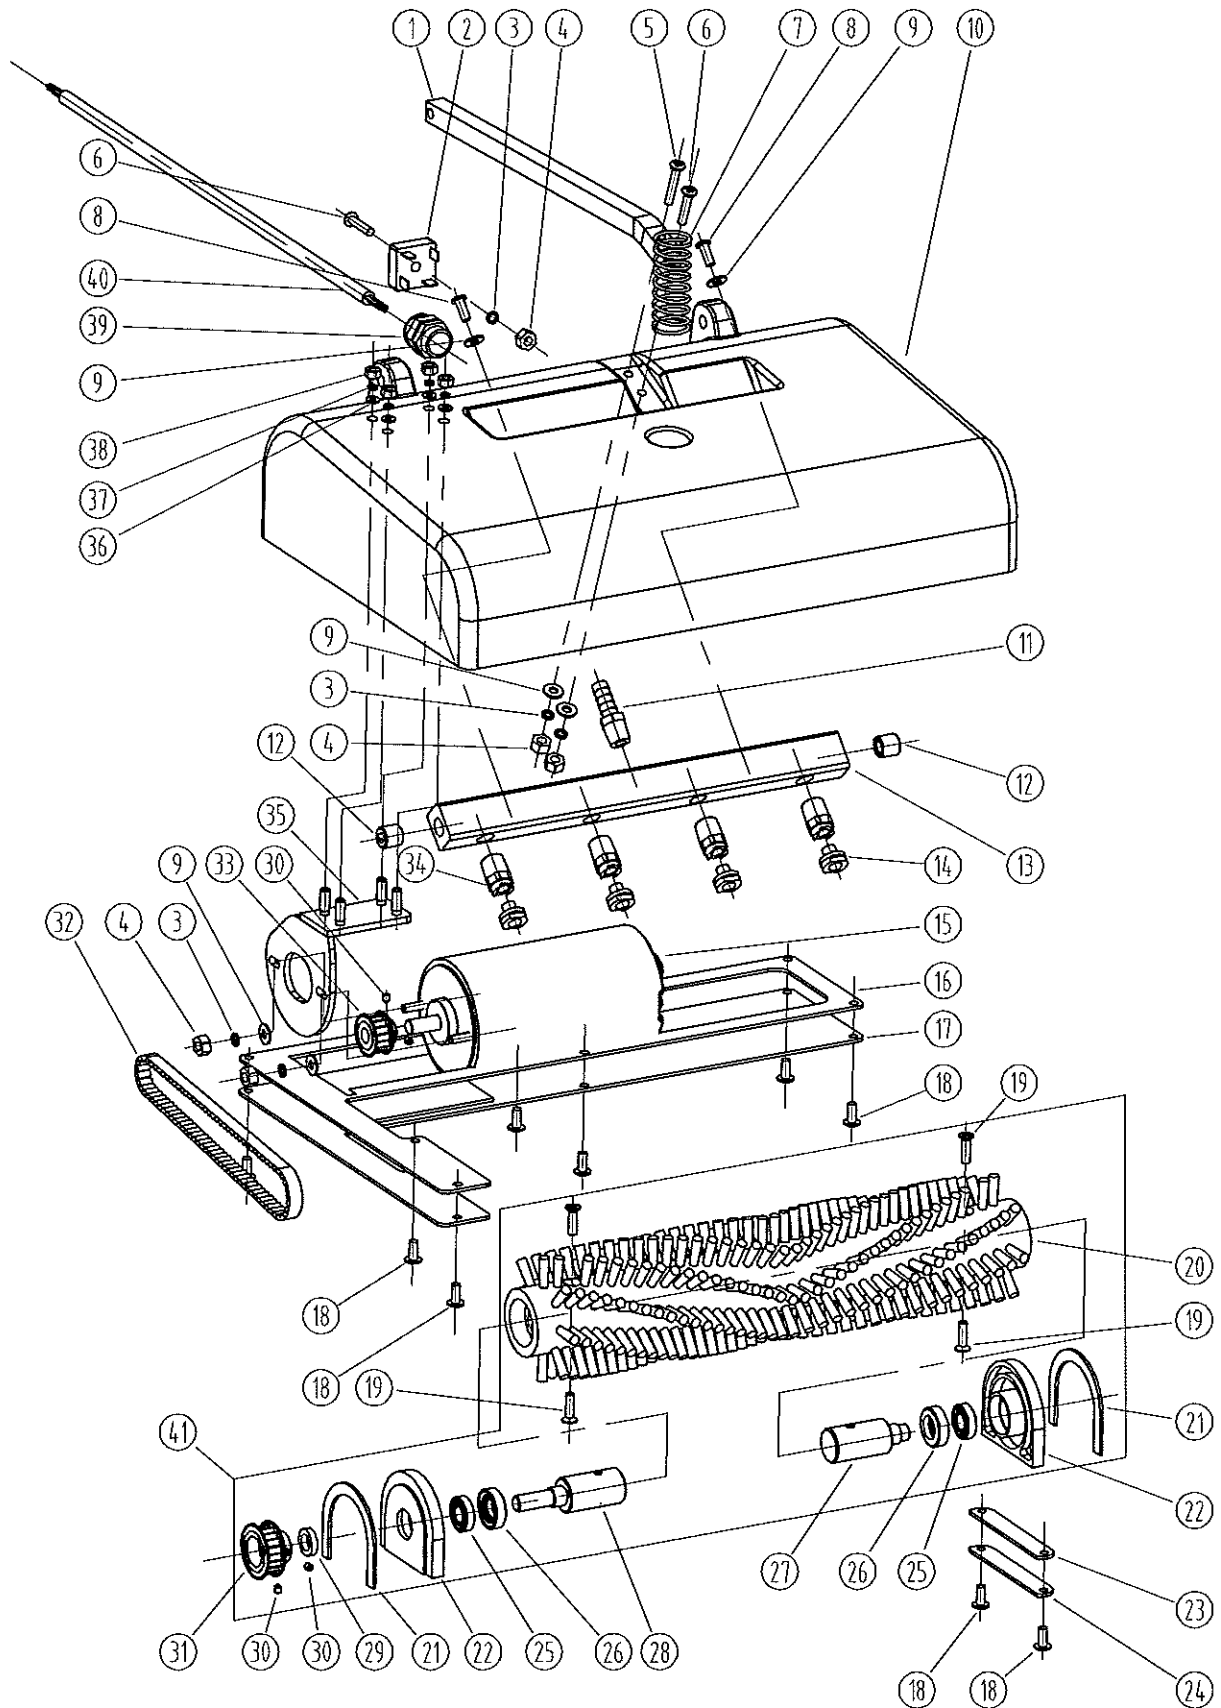

SL1610SE

BRUSH ASSEMBLY - SLIDER 1610SE

DIA NO	PART NUMBER	DESCRIPTION	NO REQ'D
1	VV67403-2A	LIFT BAR	1
2	VF44204	RECTIFIER	1
3	VV13601	WASHER, LOCK, SST, M5	5
4	VV13633	NUT, SST, M5	5
5	VV13634	SCREW, SST, PH, M5 X 30	1
6	VA13475	SCREW, PH, SST, M5 X 25	2
7	VV67407	SPRING	1
8	VV20501	SCREW, PH, SST, M5 X 14	2
9	VV13662	WASHER, PLAIN, M5 X M12 X 1	6
10	VV67401	MOUNTING BASE, BRUSH	1
11	VV80128	HOSE BARB	1
12	VV67423	INSERT, SPRAYER BODY	2
13	VV67421	SPRAYER BODY	1
14	VV67422	SPRAY TIP	4
15	VV67435	MOTOR, 110V	1
16	VV67433	GASKET	1
17	VV67431-1	BOTTOM PLATE	1
18	GT13054	SCREW, BH, M5 X 12, SST	10
19	VF13512A	SCREW, FH, SST, M5 X 18	4
20	VV67412	BRUSH	1
21	VV67417	GASKET	2
22	VV67414	FRAME, BRUSH	2
23	VV67404	PLATE	1
24	VV67406	GASKET	1
25	VF14024	BEARING	2
26	VF14023	SEAL	2
27	VV67411	SHAFT, BRUSH	1
28	VV67413	AXLE, PULLEY	1
29	VV67416	SPACER	1
30	GT13059	SCREW, HEX, SOCKET	4
31	VV67415	DRIVEN PULLEY	1
32	VV67402	BELT	1
33	VV67432	DRIVING PULLEY	1
34	VV67424	NOZZLE BODY	4
35	VV67436	MOUNTING BRACKET, MOTOR	1
36	GT13032	WASHER, SST, PLAIN, M6 X M16 X 1.5	4
37	VV13607	WASHER, LOCK, M6	4
38	VF13521	NUT, SST, M6	4
39	VV67405	STRAIN RELIEF	1
40	VV67408	POWER CORD	1
41	VV67410	BRUSH ASSEMBLY	1