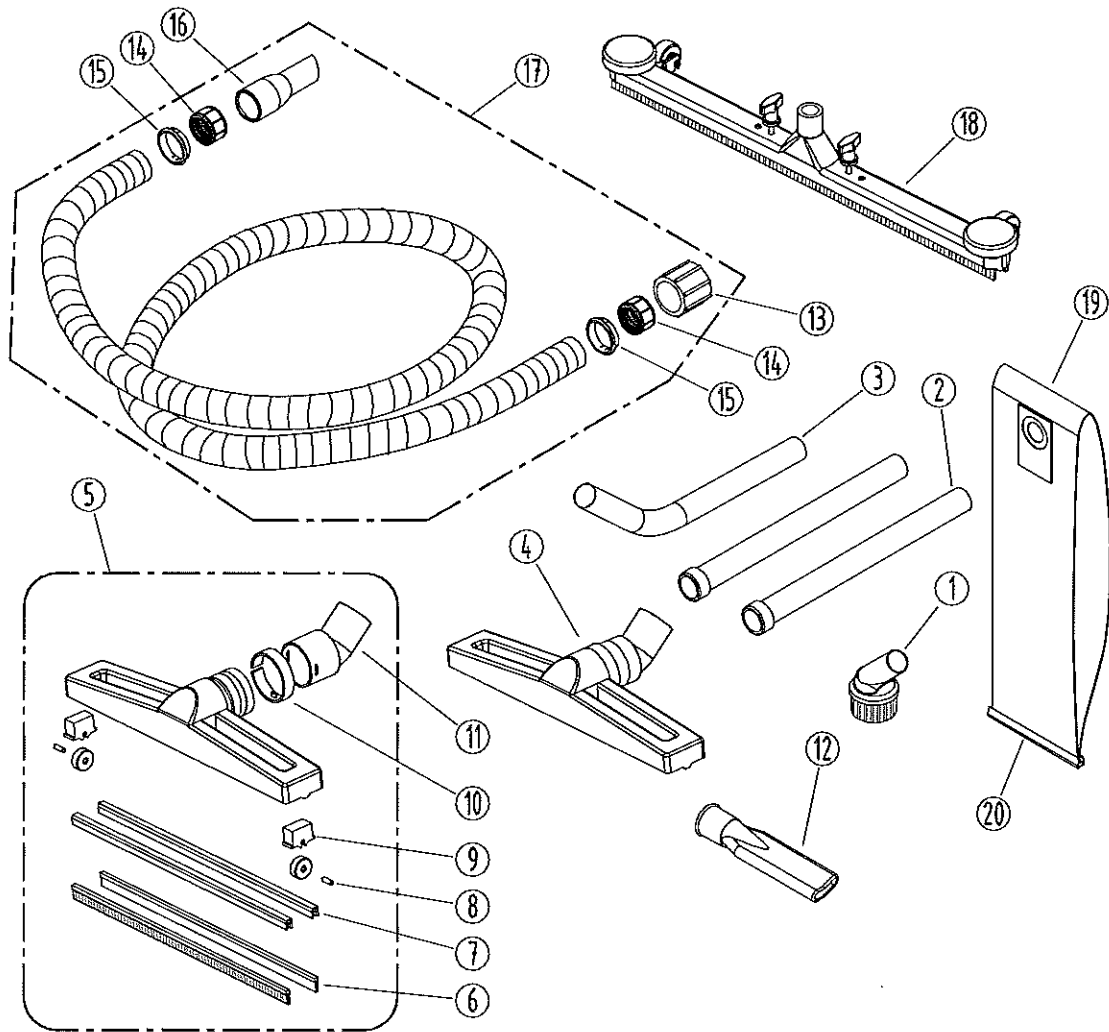

ACCESSORIES

ACCESSORIES - SN18WD - LIST PRICE

DIA NO	PART NUMBER	DESCRIPTION	NO REQ'D
1	VA20803	DUSTING TOOL	1
2	VA20248	TUBE	2
3	VA20209	WAND	1
4	GV0040-D	DRY PICK-UP TOOL	1
5	GV0040-W	WET PICK-UP TOOL	1
6	VA20207-8	SQUEEGEE BLADE, WET PICK-UP TOOL	2
7	VA20207-5A	SEAT, BLADE, 400mm	1
8	VA20413	PIN, WHEEL	2
9	VA20207-4	SEAT, WHEEL	2
10	VA20207-3	CLIP, FLOOR TOOL ADAPTER	1
11	VA20207-2	FLOOR TOOL ADAPTER(38mm)	1
12	VA20806	CREVICE TOOL	1
13	VA20201	HOSE END, SWIVEL, MACHINE SIDE	1
14	VA20202	INSERT, HOSE CUFF	2
15	VA20203	CLIP RING	2
16	VA20206	ANGLED HOSE END, TOOL SIDE	1
17	VA20288	HOSE ASSY	1
18	VA00001	24" FRONT MOUNT SQUEEGEE ASSY	1
	VA85007	BLADES, REPLACEMENT, 24-INCH	2
	VA00002	30" FRONT MOUNT SQUEEGEE (OPTIONAL) ASSY	1
	VA75010	BLADES, REPLACEMENT, 30-INCH	2
	VA00005	24" DRY PICK-UP TOOL ASSY(OPTIONAL)	1
19	VA75020	CLOTH BAG (OPTIONAL)	1
20	VA75020-1	RETAINING CLIP, CLOTH BAG (OPTIONAL)	1