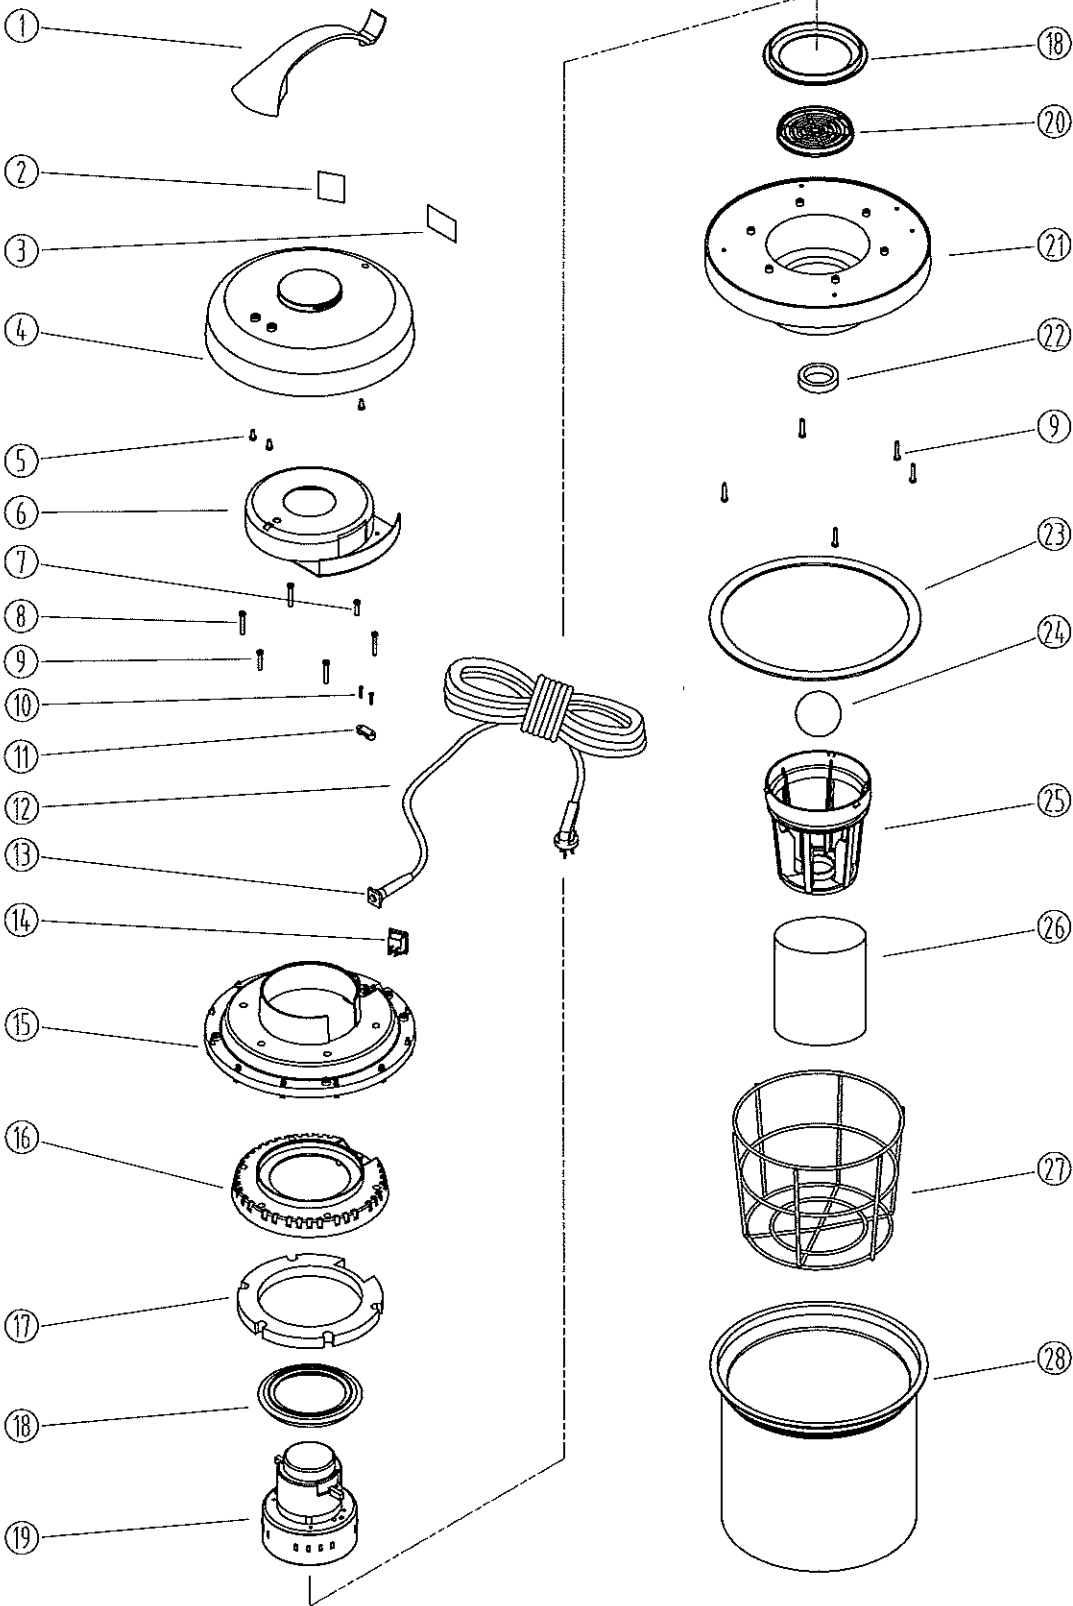

PARTS LIST

SN18WD - ORIGINAL VAC HEAD ASSEMBLY (Up to #1906)

DIA NO	PART NUMBER	DESCRIPTION
1	GT10004	HANDLE
2	VF40994	LABEL, READ MANUAL
3	VA21544A	SERIAL TAG
4	GT10003B	COVER, VAC HEAD
5	GT13001	SCREW, PH, ST M5 x 12
6	GT10019	UPPER COVER, MOTOR
7	GT13004	SCREW, PH, ST, M5 x 20
8	GT13034	SCREW, PH, ST, M5 x 50
9	GT13033	SCREW, PH, ST, M5 x 44
10	VA13470	SCREW, PH, ST M3 x 16
11	VA21517	CLAMP, BLOCK
12	VA65001	CABLE, POWER
13	VA21521	GROMMET, POWER CORD
14	VA91346	ON/OFF SWITCH
15	GV15002	MOUNTING COVER, MOTOR
16	FC25002A	MOUNTING PLATE, MOTOR
17	FC25011	SCREEN, MOUNTING PLATE
18	VA41032	GASKET, MOTOR
19	ZD49000A	VAC MOTOR, 115V
20	VA22505	FILTER FRAME
21	GV15004A	MOUNTING BASE, MOTOR
22	VA22508	GASKET, BALL FLOAT
23	GV15006	GASKET, MOUNTING BASE
24	VA22509	BALL, FLOAT
25	GV15007	FRAME, BALL
26	GV15019A	FILTER, BALL FLOAT
27	GV15018	FRAME, VACUUM FILTER
28	GV0014	VACUUM FILTER ASSY

*	VA00075A	COMPLETE VACUUM HEAD ASSEMBLY
---	----------	-------------------------------

SN18WD

VACUUM HEAD ASSEMBLY - SN18WD (SERIAL #1907+)

DIA NO	PART NUMBER	DESCRIPTION	NO REQ'D
1	GT10004	HANDLE	1
2	VF40994	LABEL, READ MANUAL	1
3	VA21544A	SERIAL TAG	1
4	VA20453	DECAL, WARING	1
5	GT10003B	COVER, VAC HEAD	1
6	GT13001	SCREW, ST, PH, M5 x 12	3
7	GT10019	UPPER COVER, MOTOR	1
8	GT13004	SCREW, ST, PH, M5 x 20	1
9	GT13034	SCREW, ST, PH, M5 x 50	4
10	GT13033	SCREW, ST, PH, M5 x 44	6
11	VA13470	SCREW, ST, PH, M3 x 16	2
12	VA21517	CLAMP, BLOCK	1
13	VA65001	CABLE, POWER	1
14	VA21521	GROMMET, POWER CORD	1
15	VA91346	SWITCH, POWER	1
16	GV15002	MOUNTING COVER, MOTOR	1
17	FC25002A	MOUNTING PLATE, MOTOR	1
18	VA41032	GASKET, MOTOR	2
19	ZD49000A	VAC MOTOR, 115V	1
20	GV25002	SEAL PLATE	1
21	GV15004A	MOUNTING BASE, MOTOR	1
22	GV15006	GASKET, MOUNTING PLATE	1
23	GV25010	FILTER SCREEN	1
24	GV25013	WATER GUARD	1
25	GV25006	TRUMPET	1
26	GV25003	POLE, BALL	1
27	VF14090	"O" RING	1
28	GV25009	BALL	1
29	GV0014	VACUUM FILTER ASSY	1
30	GV25014	BUBBLE BUSTER	1
	VA00075A	COMPLETE VACUUM HEAD ASSEMBLY	1