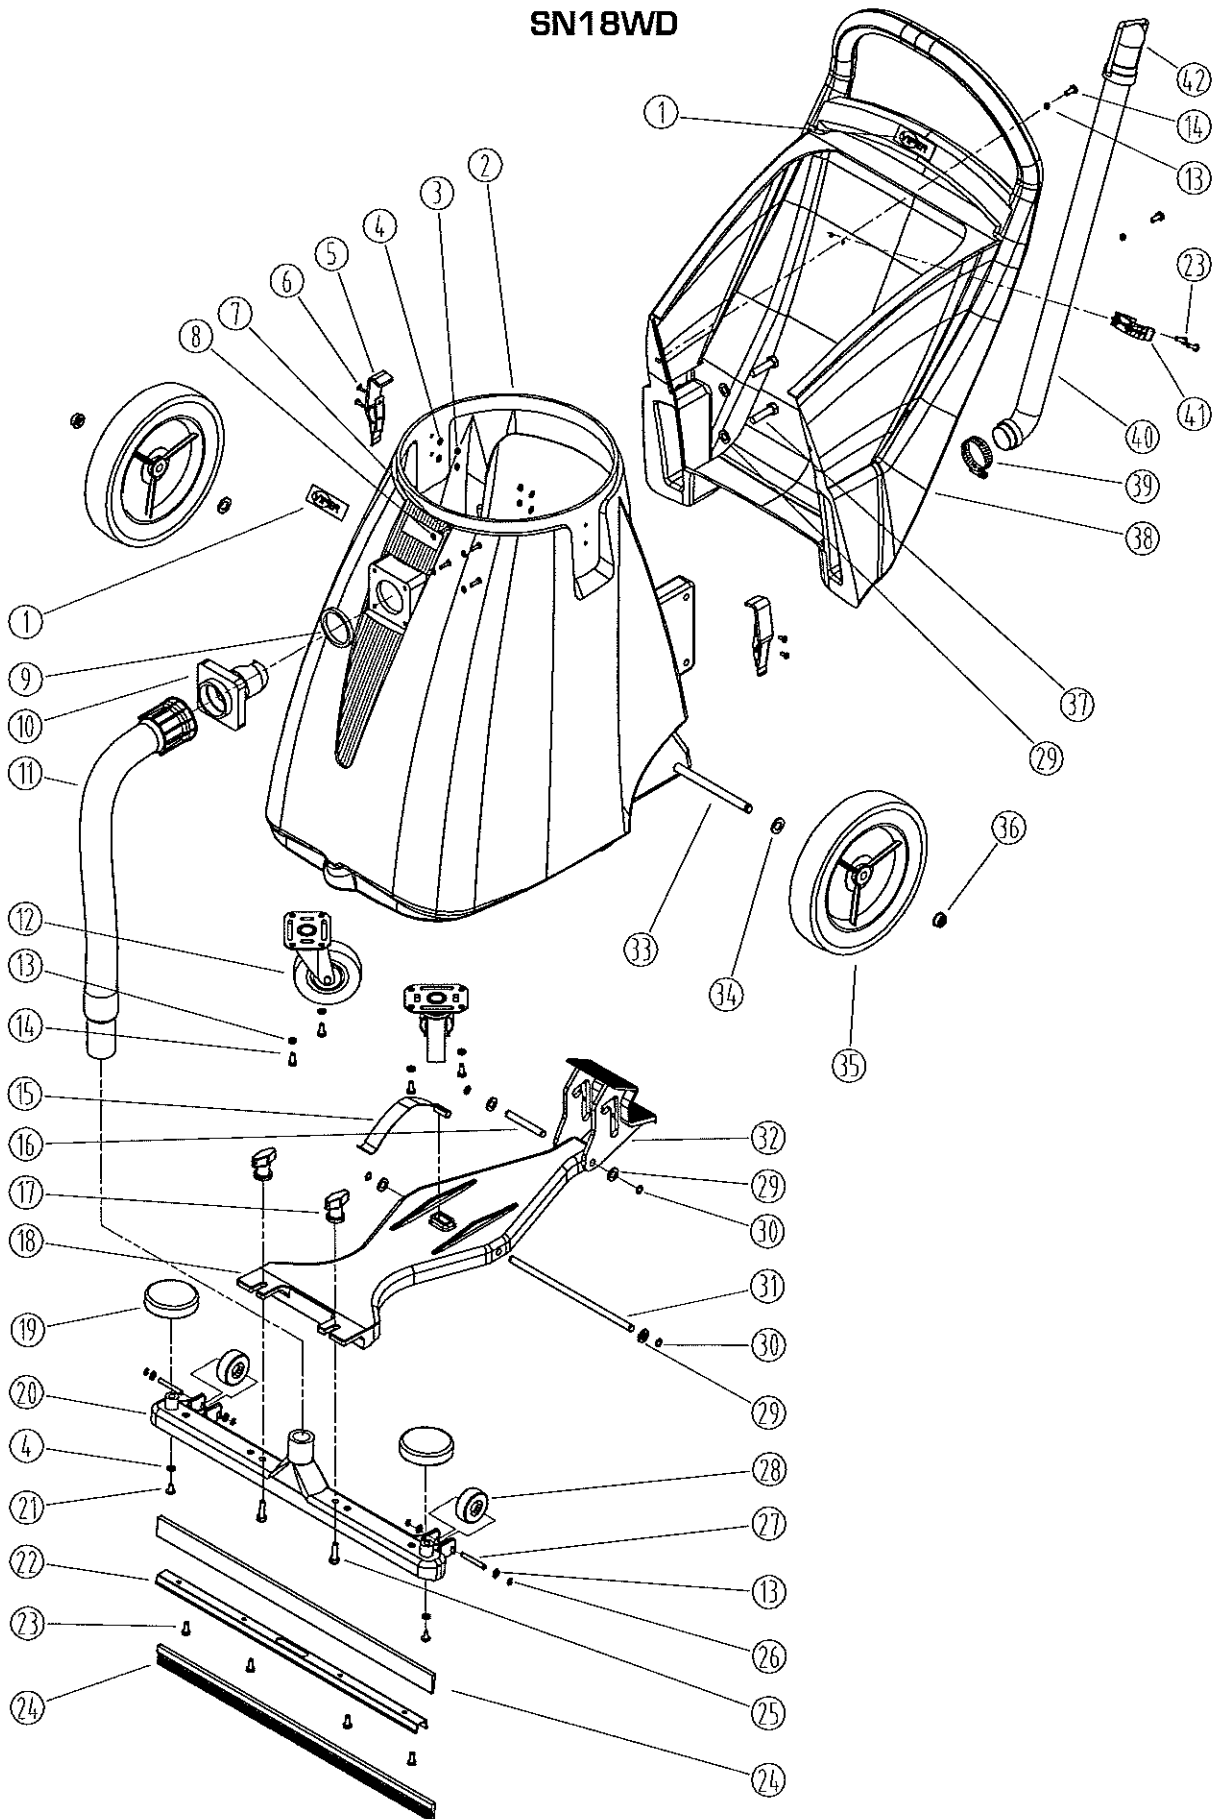

PARTS LIST

SN18WD

TANK ASSEMBLY - SN18WD - LIST PRICE

DIA NO	PART NUMBER	DESCRIPTION	NO REQ'D
1	VF47035A	LOGO, "VIPER"	2
2	VA75001	TANK	1
3	GT13022	NUT, M5, NYLON INSERT	4
4	VF13474A	WASHER	6
5	VA93468	CATCH (METAL)	2
6	VA14010	SCREW, M5 x 20	4
7	VA14004	SCREW, SELF-TAPPING, M4 x 20	4
8	VA13483	WASHER	4
9	VA21514	GASKET	1
10	VA21513A	INTAKE	1
11	VA85018	HOSE ASSEMBLY	1
12	VA91342	CASTER, 4"	2
13	VF13600	WASHER	10
14	VF13495	SCREW, M6 x 16	6
15	VA75005	LEAF SPRING	1
16	VA75013	AXLE	1
17	VA85003	KNOB	2
18	VA75006	MOUNTING PLATE, PICK-UP TOOL	1
19	VA75007	BUMPER	2
20	VA85002	BODY, PICK-UP TOOL, 24"	1
	VA75008	BODY, PICK-UP TOOL, 30"	1
21	VA13471	SCREW, SELF-TAPPING, ST, M5 x 10	2
22	VA85001	CLAMP, BLADE, 24"	1
	VA75009	CLAMP, BLADE, 30"	1
23	VV20501	SCREW, PH, M5 x 14	6
24	VA75021	BLADE, 24" (BLUE)	2
	VA75010	BLADE, 30"	2
25	VA13491	SCREW, M8 x 25	2
26	VA85005	LOCK	4
27	VA85004	AXLE, WHEEL	2
28	VA91345-8	WHEEL, 2"	2
29	VF13516	WASHER	8
30	VA14001	LOCK	4
31	VA75011	AXLE, MOUNTING PLATE	1
32	VA75012	PEDAL	1
33	VA75003	AXLE, PEDAL	1
34	VV60113S	WASHER	2
35	VA75004	10" WHEEL	2
36	VV10011	CAP, AXLE, WHEEL	2
37	VA14002	SCREW, M10 x 50	6
38	VA75002	HANDLE	1
39	VV10113	CLAMP 2"	1
40	VA93208A	DRAIN HOSE	1
41	GV70034	CLAMP, DRAIN HOSE	1
42	VA20104A	PLUG, DRAIN HOSE	1