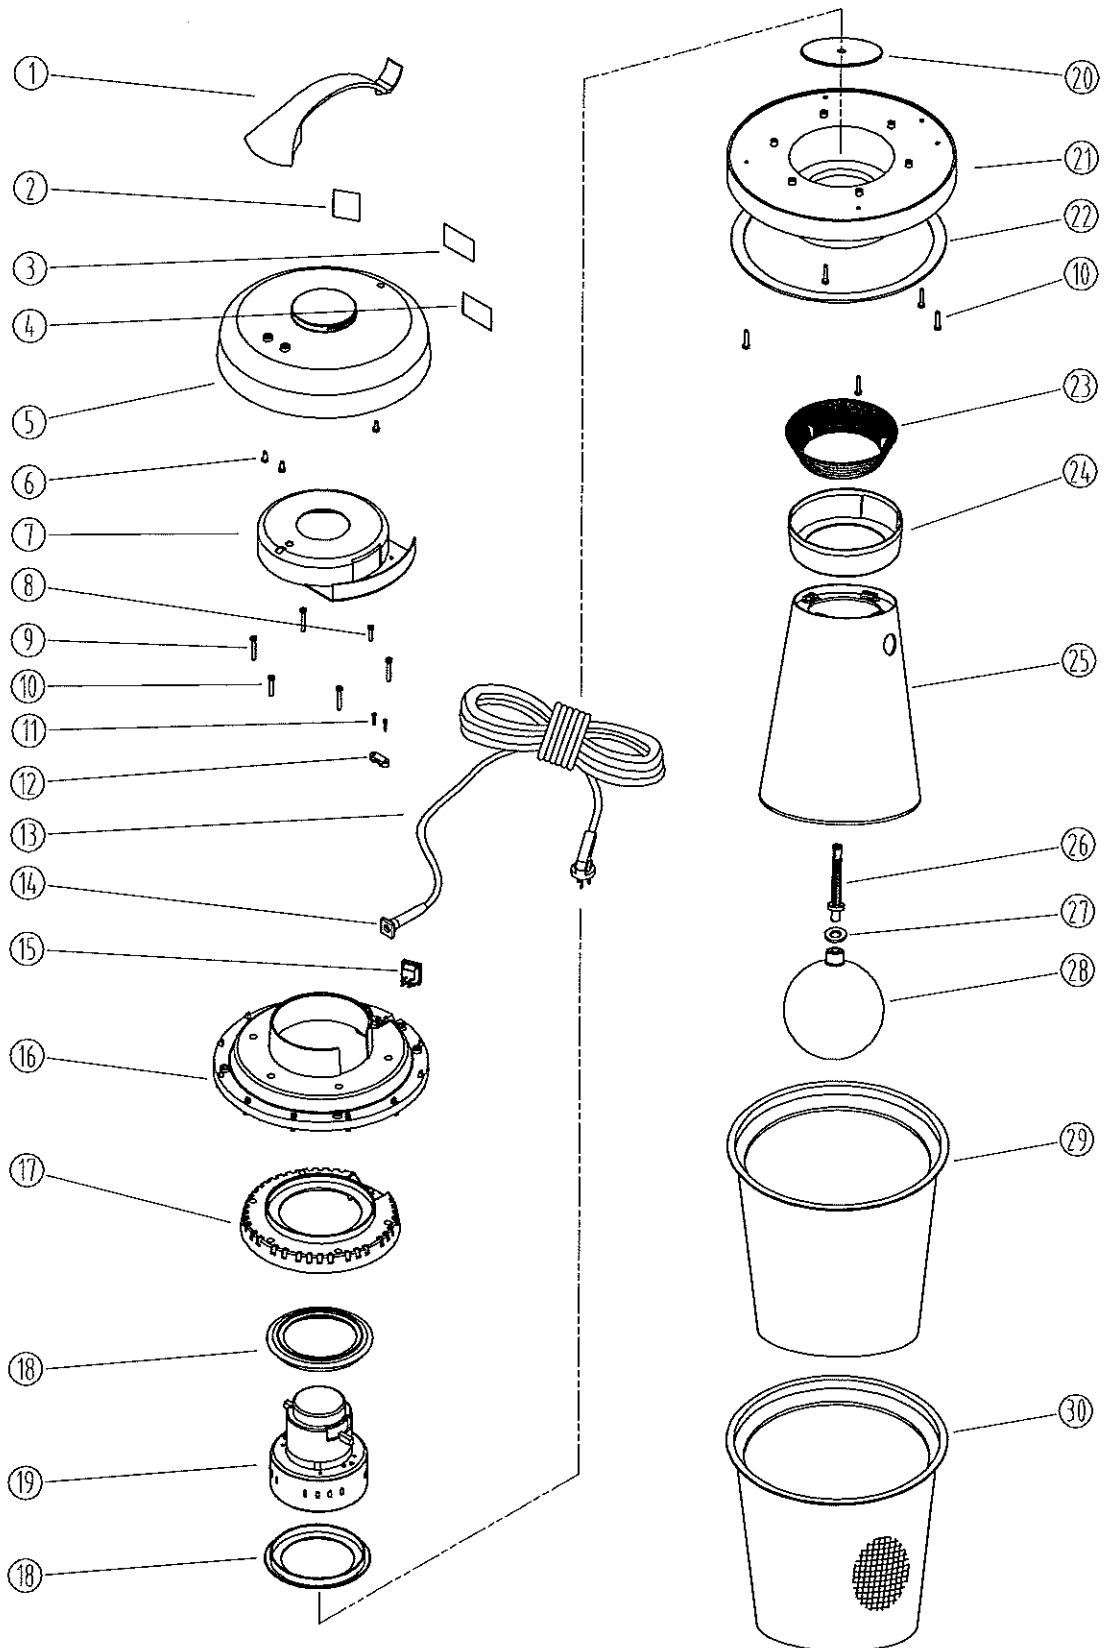

PARTS LIST

SN18WD - ORIGINAL VAC HEAD ASSEMBLY (Up to #1906)

DIA NO	PART NUMBER	DESCRIPTION
1	GT10004	HANDLE
2	VF40994	LABEL, READ MANUAL
3	VA21544A	SERIAL TAG
4	GT10003B	COVER, VAC HEAD
5	GT13001	SCREW, PH, ST M5 x 12
6	GT10019	UPPER COVER, MOTOR
7	GT13004	SCREW, PH, ST, M5 x 20
8	GT13034	SCREW, PH, ST, M5 x 50
9	GT13033	SCREW, PH, ST, M5 x 44
10	VA13470	SCREW, PH, ST M3 x 16
11	VA21517	CLAMP, BLOCK
12	VA65001	CABLE, POWER
13	VA21521	GROMMET, POWER CORD
14	VA91346	ON/OFF SWITCH
15	GV15002	MOUNTING COVER, MOTOR
16	FC25002A	MOUNTING PLATE, MOTOR
17	FC25011	SCREEN, MOUNTING PLATE
18	VA41032	GASKET, MOTOR
19	ZD49000A	VAC MOTOR, 115V
20	VA22505	FILTER FRAME
21	GV15004A	MOUNTING BASE, MOTOR
22	VA22508	GASKET, BALL FLOAT
23	GV15006	GASKET, MOUNTING BASE
24	VA22509	BALL, FLOAT
25	GV15007	FRAME, BALL
26	GV15019A	FILTER, BALL FLOAT
27	GV15018	FRAME, VACUUM FILTER
28	GV0014	VACUUM FILTER ASSY

*	VA00075A	COMPLETE VACUUM HEAD ASSEMBLY
---	----------	-------------------------------

SN18WD

VACUUM HEAD ASSEMBLY - SN18WD (SERIAL #1907+)

DIA NO	PART NUMBER	DESCRIPTION	NO REQ'D
1	GT10004	HANDLE	1
2	VF40994	LABEL, READ MANUAL	1
3	VA21544A	SERIAL TAG	1
4	VA20453	DECAL, WARING	1
5	GT10003B	COVER, VAC HEAD	1
6	GT13001	SCREW, ST, PH, M5 x 12	3
7	GT10019	UPPER COVER, MOTOR	1
8	GT13004	SCREW, ST, PH, M5 x 20	1
9	GT13034	SCREW, ST, PH, M5 x 50	4
10	GT13033	SCREW, ST, PH, M5 x 44	6
11	VA13470	SCREW, ST, PH, M3 x 16	2
12	VA21517	CLAMP, BLOCK	1
13	VA65001	CABLE, POWER	1
14	VA21521	GROMMET, POWER CORD	1
15	VA91346	SWITCH, POWER	1
16	GV15002	MOUNTING COVER, MOTOR	1
17	FC25002A	MOUNTING PLATE, MOTOR	1
18	VA41032	GASKET, MOTOR	2
19	ZD49000A	VAC MOTOR, 115V	1
20	GV25002	SEAL PLATE	1
21	GV15004A	MOUNTING BASE, MOTOR	1
22	GV15006	GASKET, MOUNTING PLATE	1
23	GV25010	FILTER SCREEN	1
24	GV25013	WATER GUARD	1
25	GV25006	TRUMPET	1
26	GV25003	POLE, BALL	1
27	VF14090	"O" RING	1
28	GV25009	BALL	1
29	GV0014	VACUUM FILTER ASSY	1
30	GV25014	BUBBLE BUSTER	1
	VA00075A	COMPLETE VACUUM HEAD ASSEMBLY	1