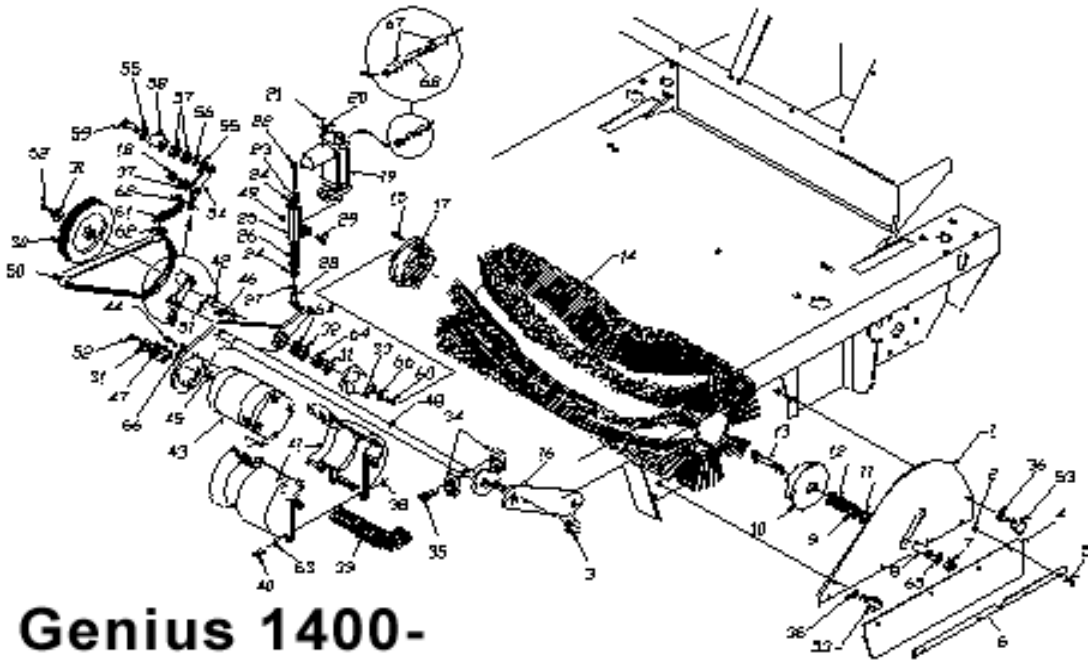

GENIUS 1400-AUTOMATIC SWEEPER-BRUSH ASSY

Genius 1400- Brush Assy.

GENIUS 1400-AUTOMATIC SWEEPER-BRUSH ASSY

POS.	PART #	DESCRIPTION	QTY.
1	T822601092	Main brush flap door TK 1400	1
2	T81105813	Plastic insert (female screw)	4
3	T81320099	Handwheel Ø 50 M8	1
4	T821601012	Right and left flap TK 1400	1
5	T81105805	Self tapping screw TC+ uni 6954 3,5x14,5 zb	4
6	T821501022	Lateral flap holder TK 1400 black	1
7	T81105136	Block nut din 985 M12 zb	1
8	T821301012	Main brush spacer TK1400 zin	1
9	T81390004	Bearing 6001 2RS	1
10	T822601096	Main brush support TK 1400	1
11	T81105707	Inside snap ring din 472 Ø 28	2
12	T822051009	Main brush spring TK 1400 Ø 25x38	1
13	T81105530	Screw uni 5931 12x80 zb	1
14	T81350036	Main brush Ø 330x800 6R0.5/1.2 TK1400	1
	T81350037	Main brush 330x800 6R0.7/1.4 TK1400	
15	T81105359	Self tapping screw TC+ uni 6955 3.5x45 zb	2
16	T822601088	Main brush removable arm	1
17	T822501036	Main brush driver TK 1400	1