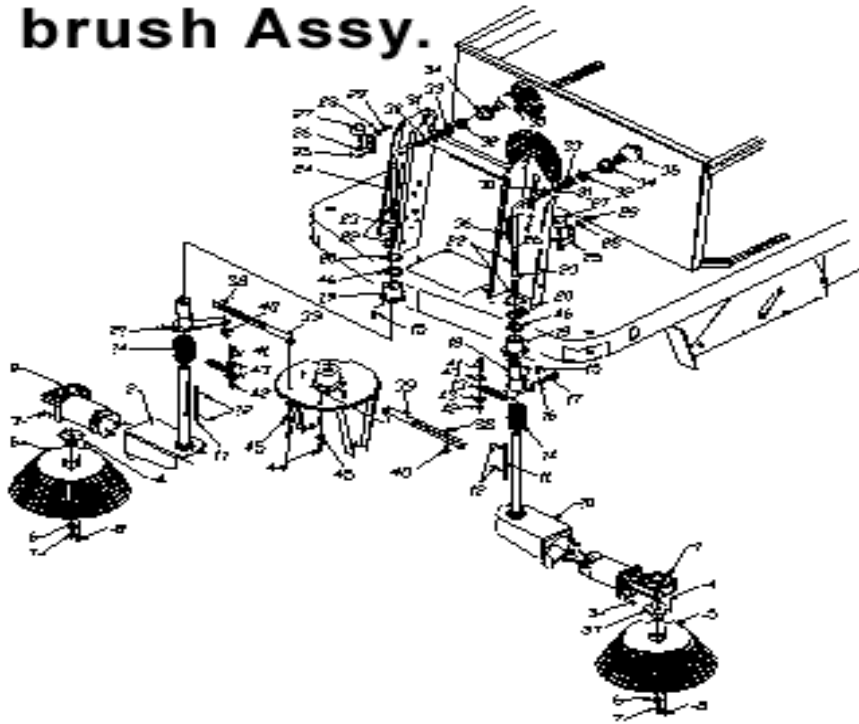

GENIUS 1400-AUTOMATIC SWEEPER-SIDE BRUSH ASSY

**Genius 1400-
Side brush Assy.**

GENIUS 1400-AUTOMATIC SWEEPER-SIDE BRUSH ASSY

POS.	PART #	DESCRIPTION	QTY.
1	1340034	Gear motor 24V 90W dx TK1400	1
2	22601069	Right side brush motor zinc-support TK 1400	1
3	1105506	Screw TCCE 6x20	8
4	1105464	Key uni 6604 5x5x25	2
5	1350040	Lateral brush TK 1400 Ø 510	2
6	1105325	Washer 6x24	2
7	1105160	Screw TE FR 6x10 zb	2
8	1105162	Screw TE FR 6x16 zb	6
9	1340033	Gear motor AOMPI40 24V 90W sx TK1400	1
10	22601070	Left side brush motor support TK 1400	1
11	21051001	Key 6x6x130	2
12	1105601	Elastic pin din 1481 3x20	4
13	22051014	Lateral brush spring	2
14	13201005	Brush shaft damper	2
15	1105507	Screw TCCE 6x16	6
16	1105124	Nut uni 5588 M8	6