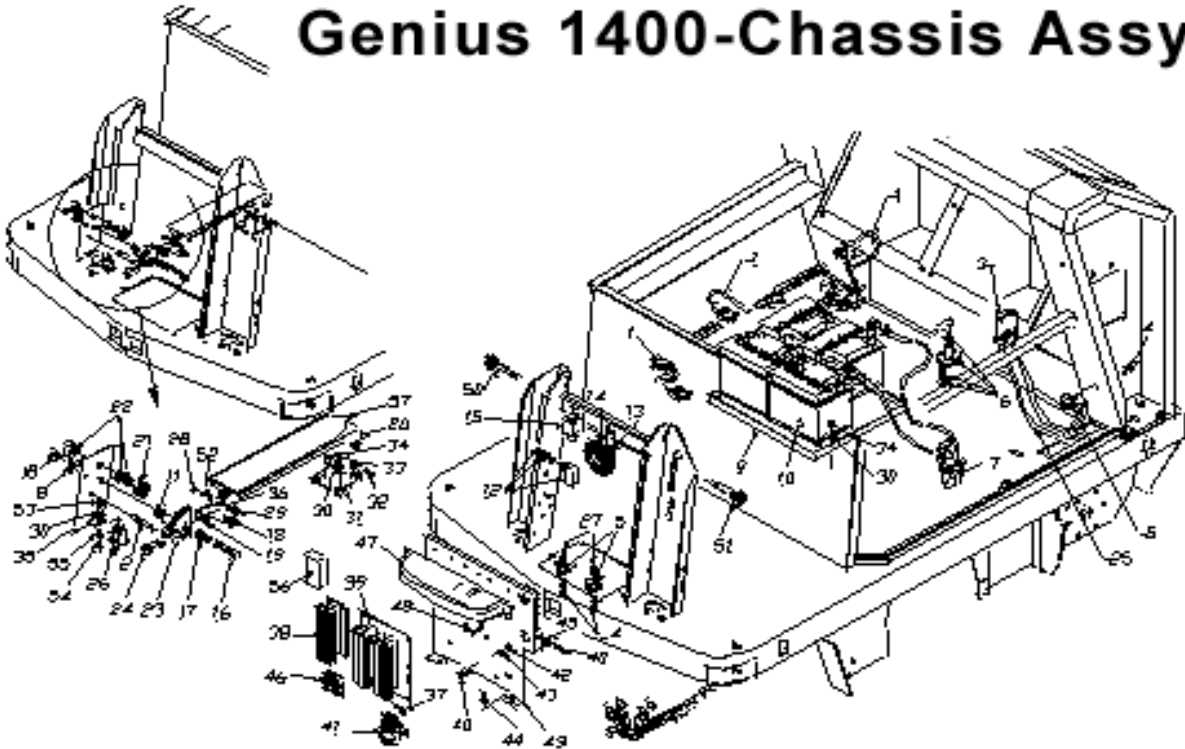

GENIUS 1400-AUTOMATIC SWEEPER-CHASSIS ASSY

Genius 1400-Chassis Assy.

GENIUS 1400-AUTOMATIC SWEEPER-CHASSIS ASSY

POS.	PART #	DESCRIPTION	QTY.
1	T81180016	Battery bridge section 16, 30 cm	3
2	T82230005	Belt support pin Ø 9 h.33	1
3	T81380086	Intake FT 80	1
4	T81105160	Screw TE FR 6x10	4
5	T81380091	Insulator mm 35 M6 CH32	3
6	T81380032	Battery disconnection key 100A 24V	1
7	T821801057	Battery connection cable TK 1400	1
8	T81105326	Washer uni 6593 8x24x2,5	1
9	T821201075	Battery container 240 AH	1
	T821201078	Battery container 140 AH DIESEL	
	T81180035	Battery 12 V 45 AH	2
10	T81180041	Battery 12 V 120 AH semitraction	2
	T81180046	Battery 12 V 140 AH semitraction	2
	T81180015	Battery 6 V 240 AH	4
11	T822051007	Torsional spring	1
12	T81380001	Micro-switch (MS/10-Z15GQ)	2