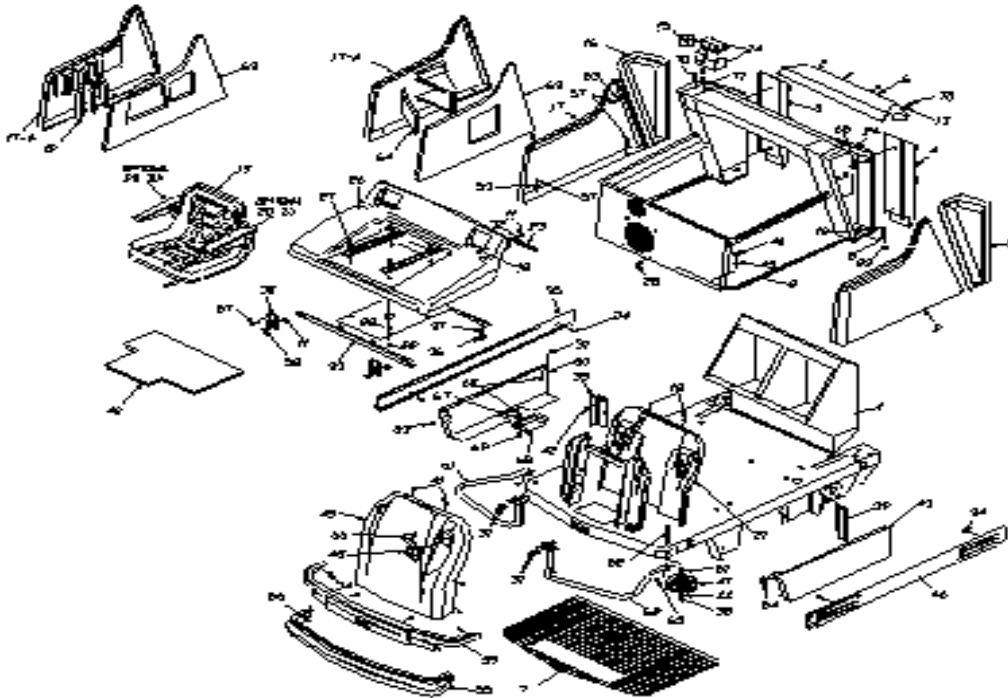

GENIUS 1400-AUTOMATIC SWEEPER-EXTERNAL PARTS

Genius 1400-External Parts

GENIUS 1400-AUTOMATIC SWEEPER-EXTERNAL PARTS

POS.	PART #	DESCRIPTION	QTY.
1	T822701010	Grey frame TK 1400 RAL 7016	1
2	T821201101	Red left hand body side panel TK 1400	1
	T821201100	Grey left hand body side panel TK 1400	
3	T821201065	Left bearing rib TK 1400	1
4	T821201060	Rear left bumper TK 1400	1
5	T821201059	Rear right bumper TK 1400	1
6	T821201103	Upper ventilation guard TK 1400	1
7	T821601014	Footboard TK 1400	1
8	T81105305	Washer uni 6592 10x21	8
9	T822601072	Rear bin lifting stand TK 1400	1
10	T81105528	Screw TCCE uni 5931 10x40 zb	8
11	T81105133	Low lock nut din 985 M6 zb	6
12	T821601031	Sound-proofing panel (DIESEL VERSION)	1
	T821601032	Sound-proofing panel (DIESEL VERSION)	1
13	T81105819	Plastic insert	4
14	T823101119	Flashing light	2
15	T81180053	Lamp 25V /5W	2