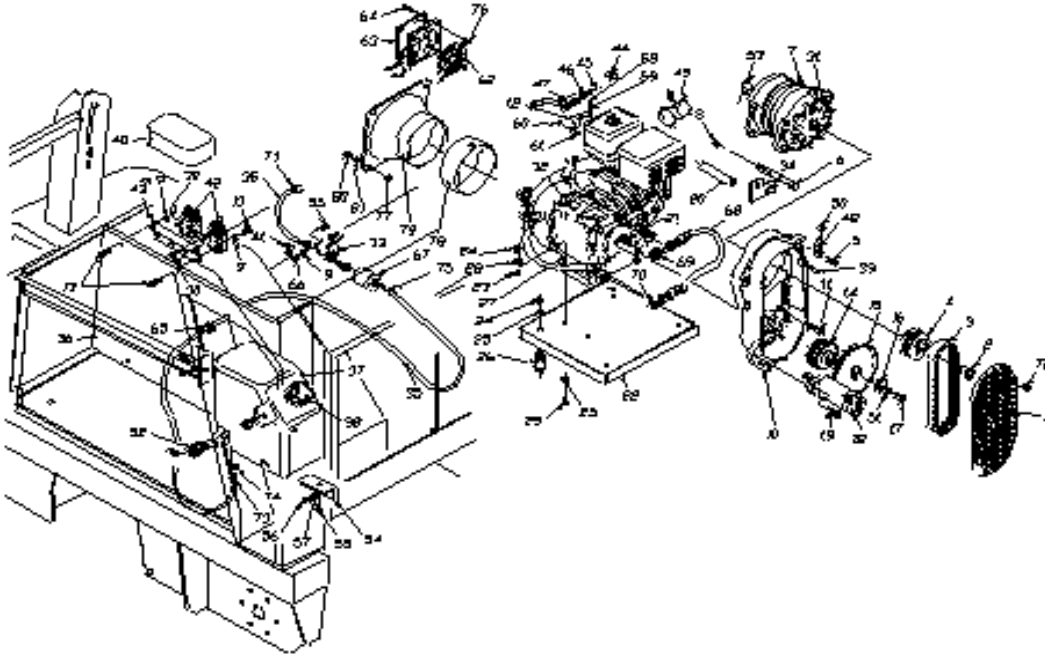

GENIUS 1400-AUTOMATIC SWEEPER-MOTOR ASSY

Genius 1400-Motor Assy.

GENIUS 1400-AUTOMATIC SWEEPER-MOTOR ASSY

POS.	PART #	DESCRIPTION	QTY.
1	T822601236	Alternator belt guard TK1400	1
2	T821301017	Alternator pulley fixing nut TK 1400	1
3	T81330020	Toothed belt 565-5M-25-HTD	1
4	T822501034	Alternator pulley HTD40-5M-25-6F TK1400	1
5	T81105101	Screw TE 8X60	1
6	T81105524	Screw TE M10x160	1
7	T813401008	Alternator 28V-80A Ref.0986039340	1
8	T81105135	Tall lock nut M10	2
9	T81105303	Washer uni 6592 6x12	2
10	T822601235	Alternator support TK 1400	1
11	T81105499	Screw TS CE uni 5933 8x25 zb	4
12	T822601097	Galv. air-solenoid fixing bracket TK1400	1
13	T81105162	Screw TEFR 6x16	4
14	T822501037	Pulley for the HONDA 6.5HP engine TK1400	1
15	T822501025	Gear wheel for motor starting Z80-1.75 TK1400	1
16	T821501023	Gear locking washer	1
17	T81105821	Screw TS CE uni 5933 8x25 inox	1