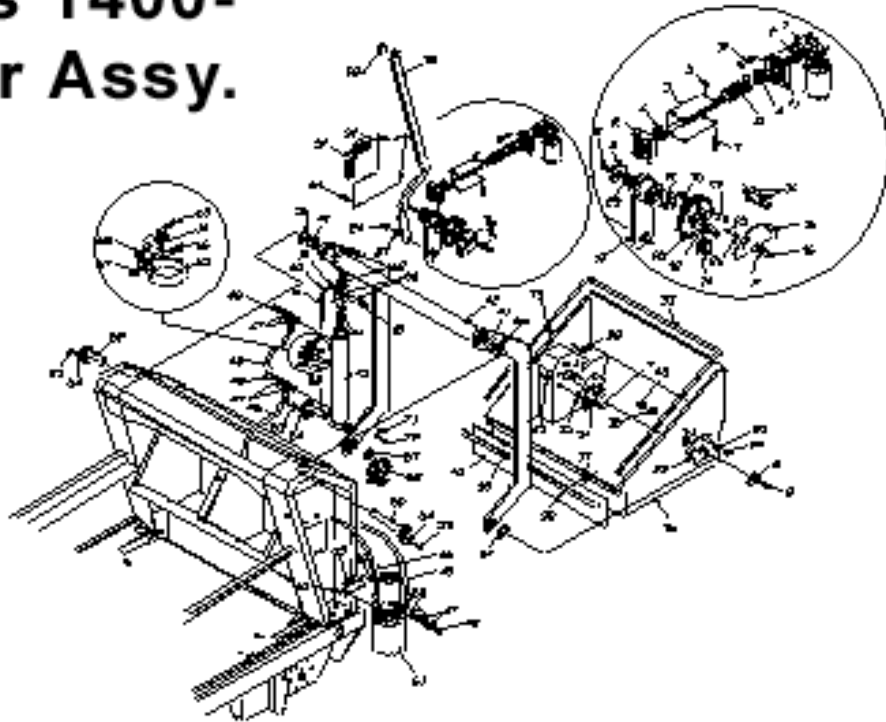

GENIUS 1400-AUTOMATIC SWEEPER-HOPPER ASSY

Genius 1400- Hopper Assy.

GENIUS 1400-AUTOMATIC SWEEPER-HOPPER ASSY

POS.	PART #	DESCRIPTION	QTY.
1	T81340004	Gearmotor 100.605	1
2	T81105463	Key uni 6606 3x3,7	1
3	T822601105	Worm screw support cover	1
4	T81390006	Bearing 6002 2RS	2
5	T81105792	Self tapping TC+ uni 6954 3.9x9.5 zb	4
6	T822601147	Micro-switch holder cam	1
7	T81105162	Screw 6x16	10
8	T821301016	Spacer TK 1400	2
9	T81105957	Screw TS CE uni 5933 8x16	2
10	T822501033	Worm screw for rotation of the rear bin	1
11	T822601104	Worm screw support for the bin TK1400	2
12	T81105506	Screw uni 5931 6x20 zb	7
13	T822301031	Pawl for the helical wheel TK 1400	1
14	T81380067	Micro-switch IP67 OMRON D2VW-5L2A-1M	4
15	T822601071	Galv. micro support plaque for the bin TK 1400	1
16	T81105777	Screw uni 5931 5x20	2