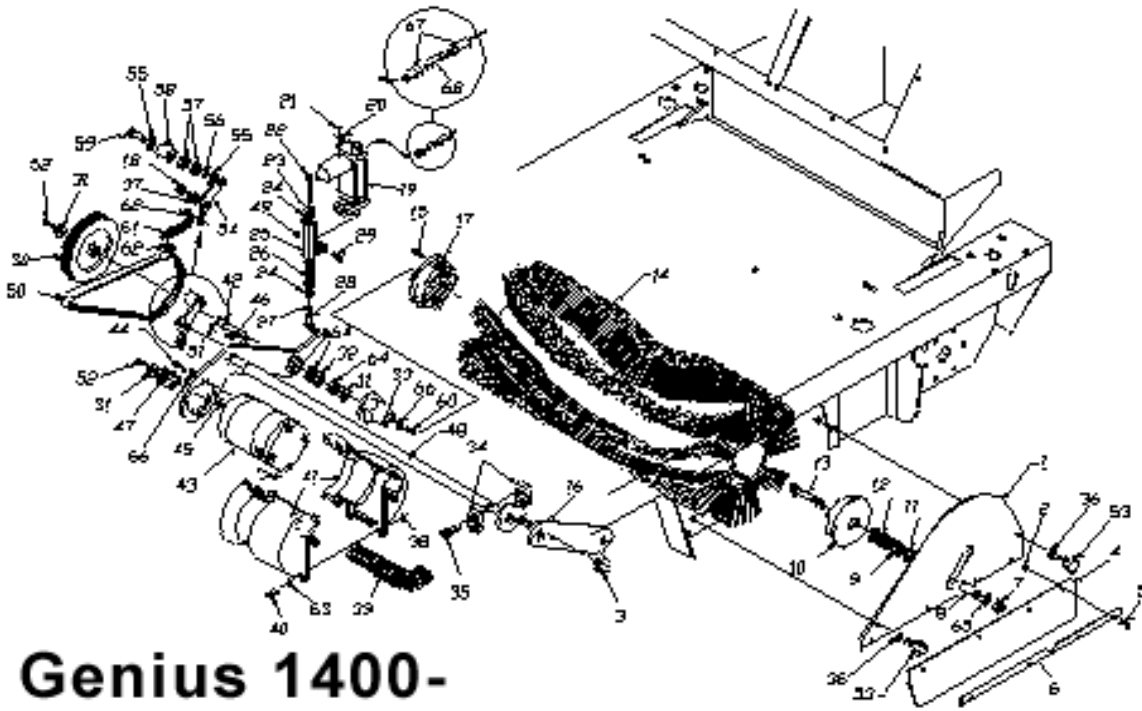

GENIUS 1400-AUTOMATIC SWEEPER-STEERING ASSY

Genius 1400- Brush Assy.

GENIUS 1400-AUTOMATIC SWEEPER-STEERING ASSY

POS.	PART #	DESCRIPTION	QTY.
1	T81105136	Block nut din 985 M12 zb	2
2	T821301011	Zinc-spacer Ø20x24x55	1
3	T822301026	Front wheel pivot TK 1400	1
4	T81250073	Front brake Ø 125 TK 1400	1
5	T81105517	Screw uni 5931 8x25 zb	6
6	T822501023	Front brake hub TK1400	1
7	T81250070	Superelastic wheel BA-MA-4.00x4	1
8	T81390003	Bearing 6204 2RS	2
9	T821301009	Zinc-spacer Ø20x24x22	1
10	T821301010	Zinc-spacer Ø20x24x35	1
11	T822601334	Front wheel zinc-stand TK 1400	1
12	T821101012	Bushing	1
13	T81105754	Washer Ø18	1
14	T81105793	Screw, 3,9x13	3
15	T82380115	LED	2
16	T823301002	Chain TK 1400 3/8"	1