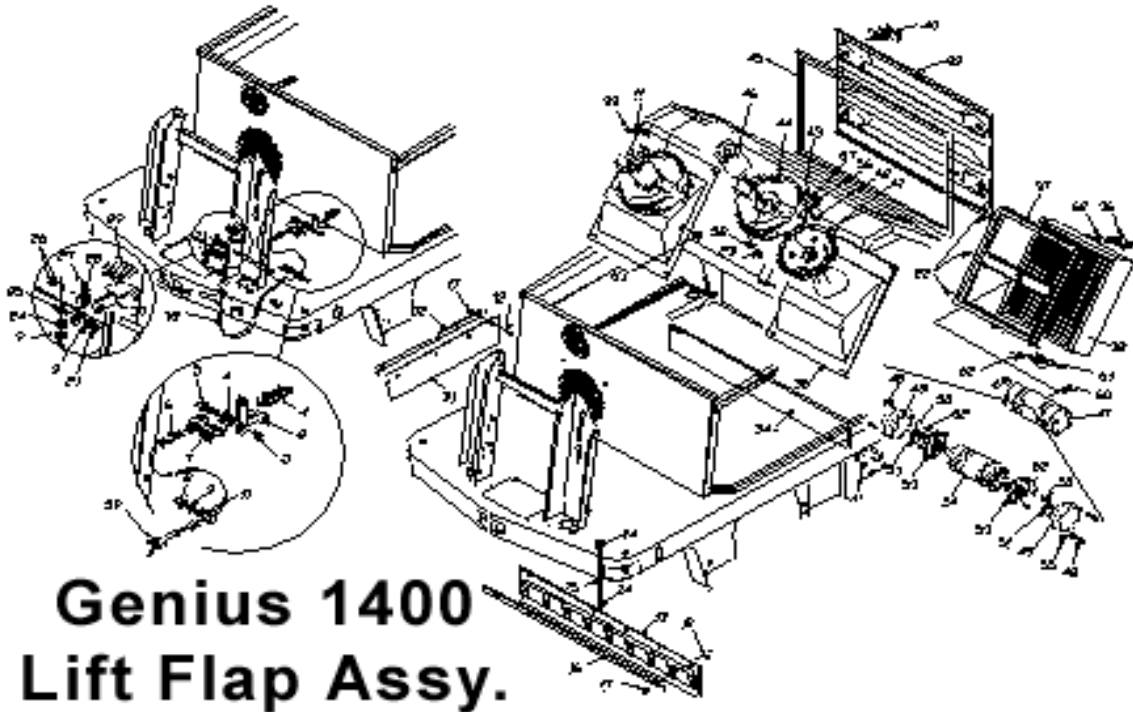

GENIUS 1400-AUTOMATIC SWEEPER-FILTER/LIFT FLAP ASSY

GENIUS 1400-AUTOMATIC SWEEPER-FILTER/LIFT FLAP ASSY

POS.	PART #	DESCRIPTION	QTY.
1	T822051010	Traction spring Ø23x3x105	1
2	T821901002	Butterfly opening driving lever TK 1400	1
3	T81105134	Block nut din 985 M8 basso zb	1
4	T821101058	Bushing	1
5	T81105065	Screw TE uni 5739 8x30	1
6	T821251011	Flap lifting cable	1
7	T811051100	Clamp for fork M6	3
8	T81105136	Block nut din 985 M12 zb	1
9	T81105306	Washer uni 6592 12x24	4
10	T822301013	Pivot	1
11	T81105324	Washer uni 6592 6x18	8
12	T81105813	Plastic insert (female screw)	10
13	T821601010	Front adjustable flap	1
	T821601036	Front adjustable flap	
14	T811051000	Fork	2
15	T822301030	Pin	1
16	T821501020	Front blocking-flap holder TK 1400	1
17	T81105805	Self tapping screw TC+ uni 6954 3,5x14,5 zb	10