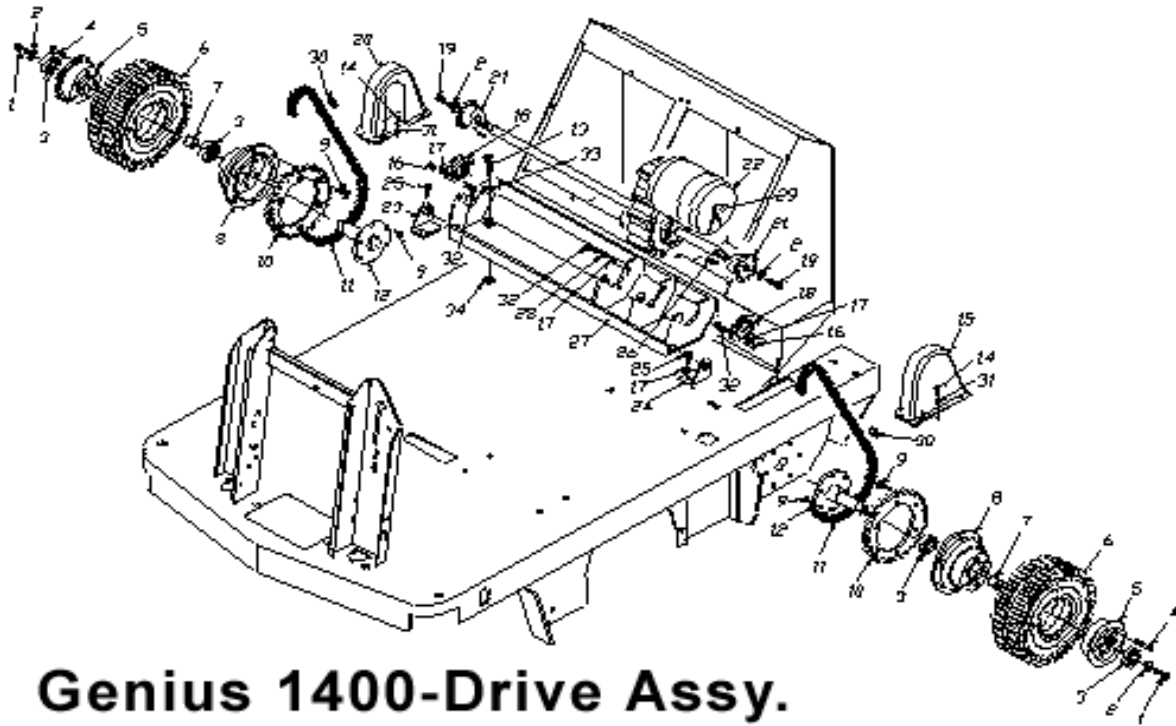

Eagle Power

GENIUS 1400 AUTOMATIC SWEEPER

PARTS MANUAL

GENIUS 1400-AUTOMATIC SWEEPER-DRIVE ASSY

Genius 1400-Drive Assy.

GENIUS 1400-AUTOMATIC SWEEPER-DRIVE ASSY

POS.	PART #	DESCRIPTION	QTY.
1	T81105239	Screw ISO 7380 8x16 zb	2
2	T81105327	Washer uni 6593 8x32x2,5	4
3	T81390003	Bearing 6204 2RS	4
4	T81105563	Screw uni 5931 8x30 zb	12
5	T822501029	Front and rear wheel hub TK1400	2
6	T81250070	Superelastic wheel BA-MA-4.00x4	2
7	T821301009	Galvansied spacer Ø20x24x22	2
8	T822501030	Rear wheel hub TK1400	2
9	T81105961	Screw TSCE uni 5933 8x30	18
10	T822501026	Wheel drive ring gear Z45 P1/2" TK1400	2
11	T823301003	Transmissiom chain 1/2" TK 1400	2
12	T822601064	Rear wheel support TK 1400	2
13	T81105070	Screw uni 5739 10x45	2
14	T81105236	Screw TB CE iso 7380 6x16 zb	4
15	T821201072	Left chain protection casing TK 1400	1
16	T81105134	Lock nut uni 985 M8	4