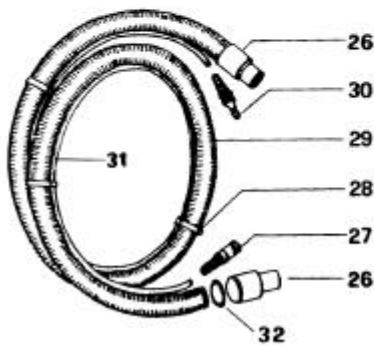

ACCESSORY WAND AND HOSE
SP-12300 & SP-12300PE
SP-13020 & SP- 13020PE

1205 Britannia Rd. E. Mississauga, Ontario, Canada L4W 1C4

Tel.: 1-800-387-3210 Fax: 1-800-709-2896

www.naceinc.com E-mail: info@naceinc.com

Schematic Drawing

ACCESSORY WAND AND HOSE

SP-12300 & SP-12300PE

SP-13020 & SP- 13020PE

1205 Britannia Rd. E. Mississauga, Ontario, Canada L4W 1C4
Tel.: 1-800-387-3210 Fax: 1-800-709-2896
www.naceinc.com E-mail: info@naceinc.com

Parts List

Item #	Part #	DESCRIPTION
2	SP-12525	NUT
3	SP-12319	VALVE LOCK
5	SP-15504	SCREW
6	SP-15689	METAL QUICK DISCONN. MALE
	SP-15689PE	BRASS PE QUICK DISCONN. MALE
7	SP-12320	SOLUTION VALVE
15	SP-12609	TIE
16	SP-15690	COUPLING FOR SOLUTION PIPE
17	SP-12682	TIE
18	SP-12340	STAINLESS STEEL TUBE D.38
19	SP-12347	6x14 SOLUTION HOSE, BRAIDED
20	SP-12311	ALUMINIUM HEAD
21	SP-15702B	HOSE NIPPLE
22	SP-12685	CROSS
23	SP-12686	EXTENSION
24	SP-12626	ELBOW
25	SP-12671	NOZZLE 02/110
26	SP-15334	HOSE CUFF D. 38
27	SP-15687	METAL QUICK DISC. F.
	SP-15687PE	BRASS PE QUICK DISC. F.
	SP-15690	COUPLING FOR SOLUTION PIPE
28	SP-13695	TIE FOR BRAIDED SOLUTION HOSE
29	SP-13368	VACUUM HOSE, 20'
30	SP-15688	METAL QUICK DISCONNECT MALE
	SP-15688PE	BRASS PE QUICK DISCONN. MALE
	SP-15690	COUPLING FOR SOLUTION PIPE
31	SP-13341	SOLUTION TUBE
32	SP-13112	RING
33	SP-121173	HAND GRIP CYLINDER
	SP-121174	HAND GRIP, TEXTURED
34	SP-121171	UPPER PART FOR HANDLE
35	SP-121172	LOWER PART FOR HANDLE
36	SP-15584	SCREW , 6 x 12
37	SP-15509	SCREW, 6 x 20