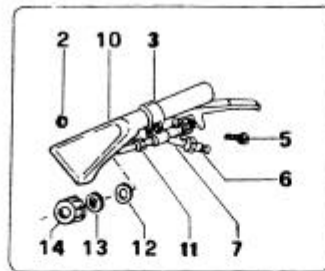

ACCESSORY WAND AND HOSE
SP-12300 & SP-12300PE
SP-13020 & SP- 13020PE

1205 Britannia Rd. E. Mississauga, Ontario, Canada L4W 1C4

Tel.: 1-800-387-3210 Fax: 1-800-709-2896

www.naceinc.com E-mail: info@naceinc.com

Schematic Drawing

ACCESSORY WAND AND HOSE

SP-12300 & SP-12300PE

SP-13020 & SP- 13020PE

1205 Britannia Rd. E. Mississauga, Ontario, Canada L4W 1C4
Tel.: 1-800-387-3210 Fax: 1-800-709-2896
www.naceinc.com E-mail: info@naceinc.com

Parts List

Item #	Part #	DESCRIPTION
2	SP-12525	NUT
3	SP-12319	VALVE LOCK
5	SP-15504	SCREW
6	SP-15689	METAL QUICK DISCONN. MALE
	SP-15689PE	BRASS PE QUICK DISCONN. MALE
7	SP-12320	SOLUTION VALVE
15	SP-12609	TIE
16	SP-15690	COUPLING FOR SOLUTION PIPE
17	SP-12682	TIE
18	SP-12340	STAINLESS STEEL TUBE D.38
19	SP-12347	6x14 SOLUTION HOSE, BRAIDED
20	SP-12311	ALUMINIUM HEAD
21	SP-15702B	HOSE NIPPLE
22	SP-12685	CROSS
23	SP-12686	EXTENSION
24	SP-12626	ELBOW
25	SP-12671	NOZZLE 02/110
26	SP-15334	HOSE CUFF D. 38
27	SP-15687	METAL QUICK DISC. F.
	SP-15687PE	BRASS PE QUICK DISC. F.
	SP-15690	COUPLING FOR SOLUTION PIPE
28	SP-13695	TIE FOR BRAIDED SOLUTION HOSE
29	SP-13368	VACUUM HOSE, 20'
30	SP-15688	METAL QUICK DISCONNECT MALE
	SP-15688PE	BRASS PE QUICK DISCONN. MALE
	SP-15690	COUPLING FOR SOLUTION PIPE
31	SP-13341	SOLUTION TUBE
32	SP-13112	RING
33	SP-121173	HAND GRIP CYLINDER
	SP-121174	HAND GRIP, TEXTURED
34	SP-121171	UPPER PART FOR HANDLE
35	SP-121172	LOWER PART FOR HANDLE
36	SP-15584	SCREW , 6 x 12
37	SP-15509	SCREW, 6 x 20