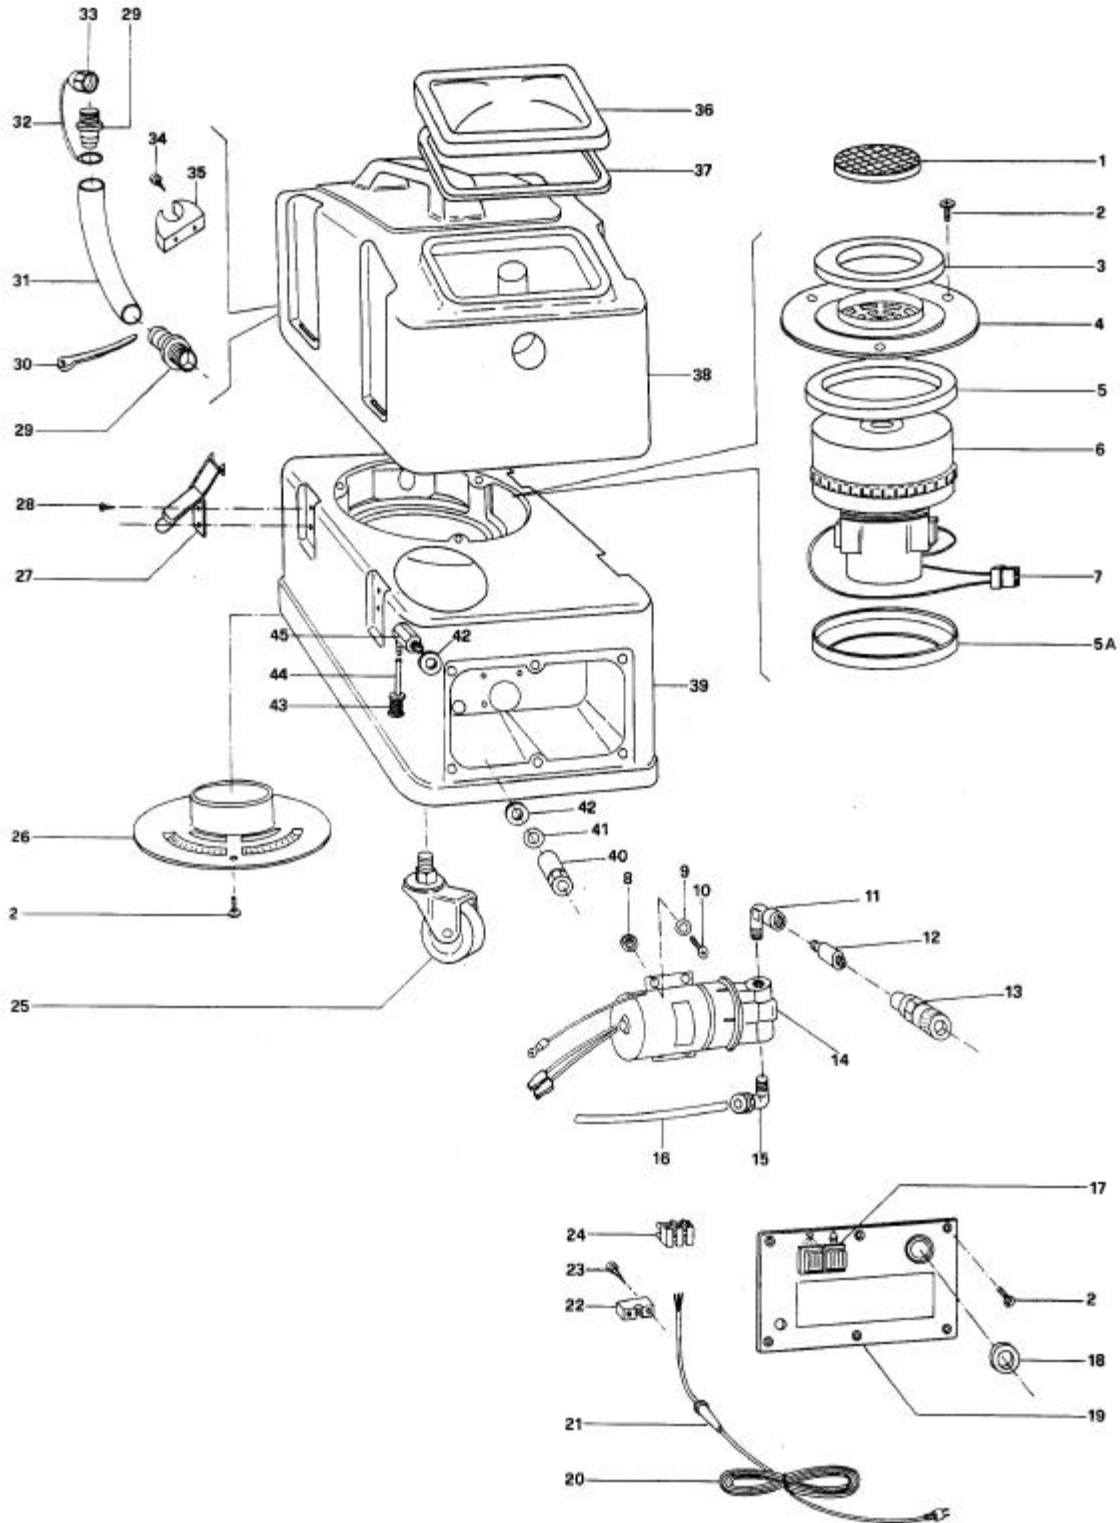

1205 Britannia Rd. E. Mississauga, Ontario, Canada L4W 1C4
Tel.: 1-800-387-3210 Fax: 1-800-709-2896
www.naceinc.com E-mail: info@naceinc.com

Tempest 8X

Schematic Drawing

1205 Britannia Rd. E. Mississauga, Ontario, Canada L4W 1C4
Tel.: 1-800-387-3210 Fax: 1-800-709-2896
www.naceinc.com E-mail: info@naceinc.com

Parts List

Item#	Part #	DESCRIPTION
1	SP-15146	FILTER
2	SP-15536	SCREW
3	SP-15135	GASKET
4	SP-15136	UPPER FLANGE
5	SP-15812	GASKET 10mm
5A	SP-15811	GASKET 5mm
6	SP-15820	MOTOR 1000W 110V 50/60 HZ
7	SP-15234	CONNECTOR
8	SP-157360	VIBRATION DAMPING
9	SP-15517	WASHER
10	SP-15546	SCREW 5x25
11	SP-15720	ELBOW
12	SP-15753	EXTENSION FOR METAL COUPL.
13	SP-15687	METAL QUICK DISCONNECT - FEMALE
	SP-15137	O-RING FOR QUICK DISCONNECT
14	SP-15644	PUMP 100-120V 100 PSI
15	SP-15622	ELBOW
16	SP-15746	RILSAN PIPE
17	SP-15217	SWITCH
18	SP-15163	BUSH
19	SP-15148	PANEL
	SP-15156	PANEL LABEL
20	SP-15215	CABLE 3 x 14 AWG x 15m
21	SP-15237	FAIRLEAD
22	SP-15238	CABLE LOCK
23	SP-15537	SCREW
24	SP-15236	CONNECTING TERMINAL
25	SP-15115	WHEEL
26	SP-15141	LOWER FLANGE
27	SP-15142	COUPLER
28	SP-15542	SCREW
29	SP-15161	HOSE NIPPLE
30	SP-15541	TIE
31	SP-15358	DRAIN HOSE
32	SP-15162	TIE
33	SP-15159	CAP
34	SP-15544	SCREW
35	SP-15160	CLIP
36	SP-15133	COVER
37	SP-15134	GASKET
38	SP-15149A	BLUE UPPER TANK
39	SP-15150A	BLUE LOWER TANK
40	SP-15714	QUICK DISCONNECT - FEMALE
41	SP-15540	METAL WASHER
42	SP-15147	NEOPRENE WASHER
43	SP-15608	FILTER
44	SP-15734	RILSAN PIPE
45	SP-15702	CONNECTING PART