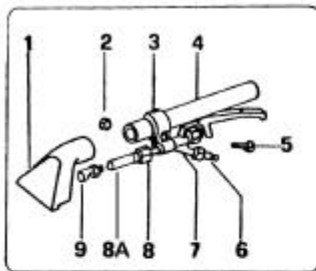

ACCESSORY WAND AND HOSE
SP-12300 & SP-12300PE
SP-13020 & SP- 13020PE

1205 Britannia Rd. E. Mississauga, Ontario, Canada L4W 1C4

Tel.: 1-800-387-3210 Fax: 1-800-709-2896

www.naceinc.com E-mail: info@naceinc.com

Schematic Drawing

ACCESSORY WAND AND HOSE

SP-12300 & SP-12300PE

SP-13020 & SP- 13020PE

1205 Britannia Rd. E. Mississauga, Ontario, Canada L4W 1C4
Tel.: 1-800-387-3210 Fax: 1-800-709-2896
www.naceinc.com E-mail: info@naceinc.com

Parts List

Item #	Part #	DESCRIPTION
2	SP-12525	NUT
3	SP-12319	VALVE LOCK
5	SP-15504	SCREW
6	SP-15689	METAL QUICK DISCONN. MALE
	SP-15689PE	BRASS PE QUICK DISCONN. MALE
7	SP-12320	SOLUTION VALVE
15	SP-12609	TIE
16	SP-15690	COUPLING FOR SOLUTION PIPE
17	SP-12682	TIE
18	SP-12340	STAINLESS STEEL TUBE D.38
19	SP-12347	6x14 SOLUTION HOSE, BRAIDED
20	SP-12311	ALUMINIUM HEAD
21	SP-15702B	HOSE NIPPLE
22	SP-12685	CROSS
23	SP-12686	EXTENSION
24	SP-12626	ELBOW
25	SP-12671	NOZZLE 02/110
26	SP-15334	HOSE CUFF D. 38
27	SP-15687	METAL QUICK DISC. F.
	SP-15687PE	BRASS PE QUICK DISC. F.
	SP-15690	COUPLING FOR SOLUTION PIPE
28	SP-13695	TIE FOR BRAIDED SOLUTION HOSE
29	SP-13368	VACUUM HOSE, 20'
30	SP-15688	METAL QUICK DISCONNECT MALE
	SP-15688PE	BRASS PE QUICK DISCONN. MALE
	SP-15690	COUPLING FOR SOLUTION PIPE
31	SP-13341	SOLUTION TUBE
32	SP-13112	RING
33	SP-121173	HAND GRIP CYLINDER
	SP-121174	HAND GRIP, TEXTURED
34	SP-121171	UPPER PART FOR HANDLE
35	SP-121172	LOWER PART FOR HANDLE
36	SP-15584	SCREW , 6 x 12
37	SP-15509	SCREW, 6 x 20