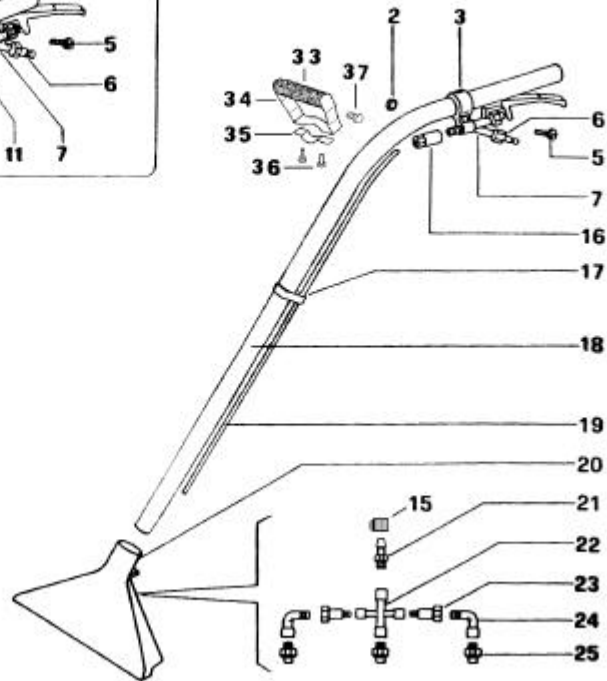

ACCESSORY WAND AND HOSE
SP-12300 & SP-12300PE
SP-13020 & SP- 13020PE

1205 Britannia Rd. E. Mississauga, Ontario, Canada L4W 1C4

Tel.: 1-800-387-3210 Fax: 1-800-709-2896

www.naceinc.com E-mail: info@naceinc.com

Schematic Drawing

ACCESSORY WAND AND HOSE

SP-12300 & SP-12300PE

SP-13020 & SP- 13020PE

1205 Britannia Rd. E. Mississauga, Ontario, Canada L4W 1C4
Tel.: 1-800-387-3210 Fax: 1-800-709-2896
www.naceinc.com E-mail: info@naceinc.com

Parts List

Item #	Part #	DESCRIPTION
2	SP-12525	NUT
3	SP-12319	VALVE LOCK
5	SP-15504	SCREW
6	SP-15689	METAL QUICK DISCONN. MALE
	SP-15689PE	BRASS PE QUICK DISCONN. MALE
7	SP-12320	SOLUTION VALVE
15	SP-12609	TIE
16	SP-15690	COUPLING FOR SOLUTION PIPE
17	SP-12682	TIE
18	SP-12340	STAINLESS STEEL TUBE D.38
19	SP-12347	6x14 SOLUTION HOSE, BRAIDED
20	SP-12311	ALUMINIUM HEAD
21	SP-15702B	HOSE NIPPLE
22	SP-12685	CROSS
23	SP-12686	EXTENSION
24	SP-12626	ELBOW
25	SP-12671	NOZZLE 02/110
26	SP-15334	HOSE CUFF D. 38
27	SP-15687	METAL QUICK DISC. F.
	SP-15687PE	BRASS PE QUICK DISC. F.
	SP-15690	COUPLING FOR SOLUTION PIPE
28	SP-13695	TIE FOR BRAIDED SOLUTION HOSE
29	SP-13368	VACUUM HOSE, 20'
30	SP-15688	METAL QUICK DISCONNECT MALE
	SP-15688PE	BRASS PE QUICK DISCONN. MALE
	SP-15690	COUPLING FOR SOLUTION PIPE
31	SP-13341	SOLUTION TUBE
32	SP-13112	RING
33	SP-121173	HAND GRIP CYLINDER
	SP-121174	HAND GRIP, TEXTURED
34	SP-121171	UPPER PART FOR HANDLE
35	SP-121172	LOWER PART FOR HANDLE
36	SP-15584	SCREW , 6 x 12
37	SP-15509	SCREW, 6 x 20