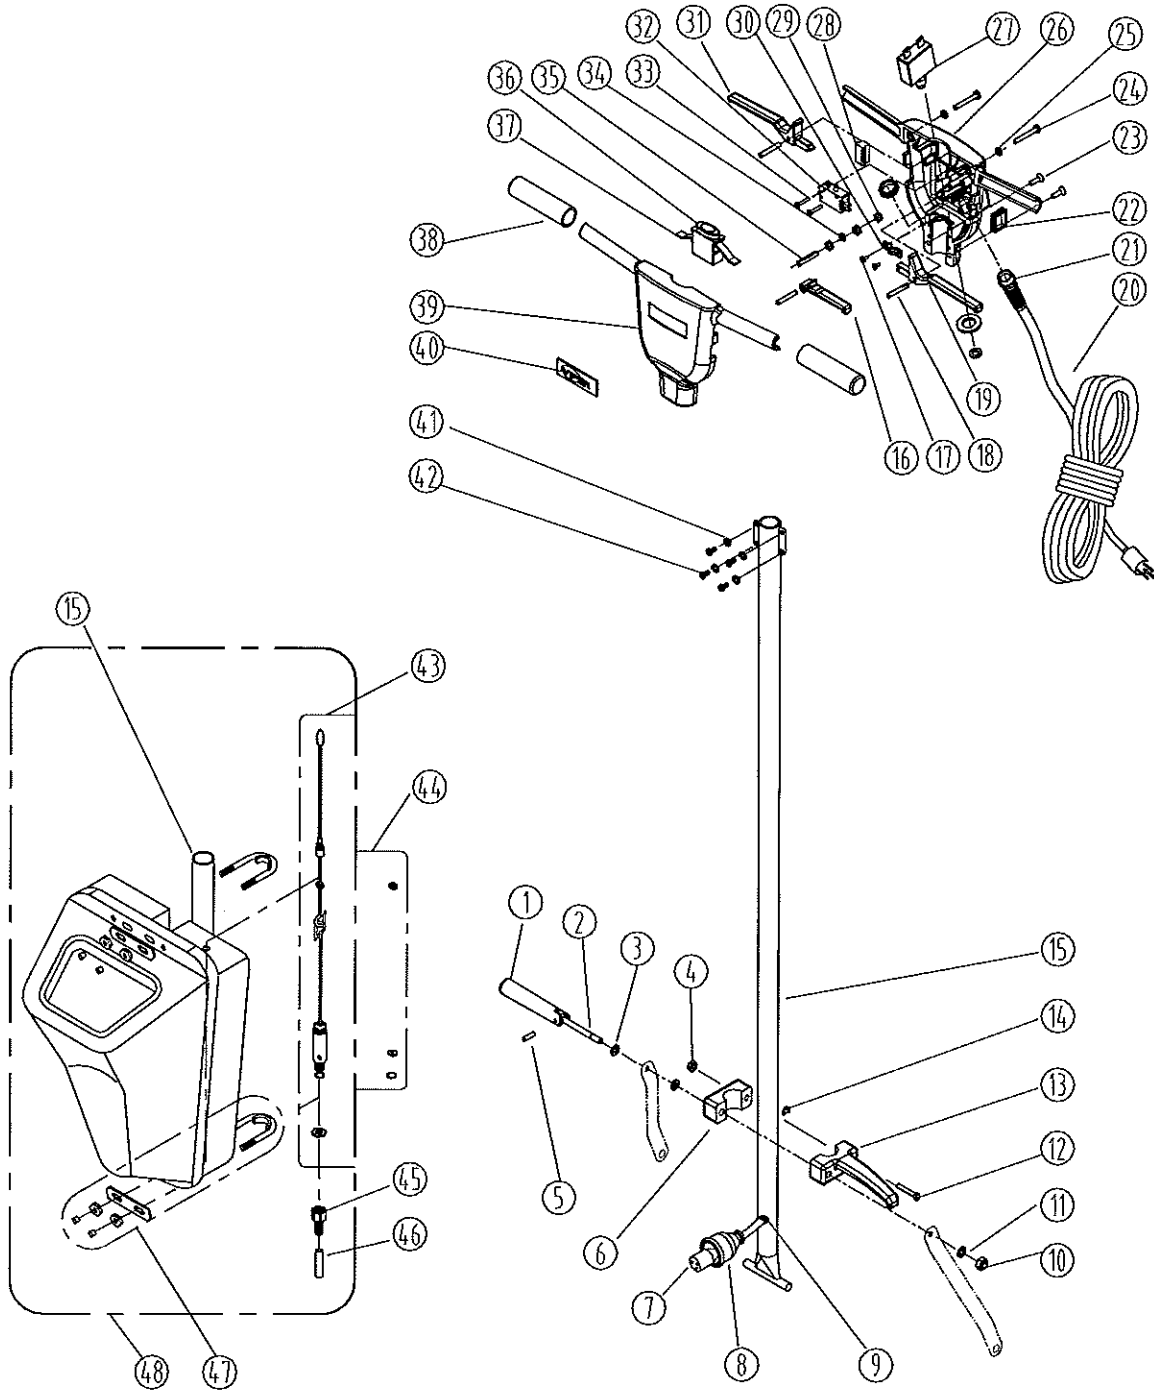

HANDLE GROUP FOR VN1700

HANDLE ASSEMBLY - VN1700

DIA NO	PART NUMBER	DESCRIPTION	NO REQ'D
1	VF30016	HANDLE RELEASE	1
2	VF30015	BOLT, HANDLE RELEASE	1
3	VF30018	WASHER, PLAIN	2
4	VF13503	NUT, LOCK, M8 X 5.7	1
5	VF30017	SCREW	1
6	VF30014	COVER, HOOK	1
7	VF45120	CORD, HANDLE	1
8	AS41901	PLUG PROTECTOR, SMALL MALE	1
9	VF50120	GROMMET	1
10	VF13504	NUT, LOCK, M10	1
11	VF13517	WASHER, PLAIN	1
12	VF14114	SCREW, HEX, M8 X 55	1
13	VF30013	HOOK, CORD	1
14	VF13493	SCREW, M6 X 10	1
15	AS112205	TUBE	1
16	VF44018	LEVER, SOLUTION	1
17	VV13661	SCREW, M4 X 12	2
18	VF48306	PIN	3
19	VF44016	TRIGGER, LEFT, SWITCH	1
20	VF45119	CORD, POWER SUPPLY	1
21	AS22009	STRAIN RELIEF, CORD	1
22	VF30108	GASKET, HANDLE, SOLUTION	1
23	VF14223	SCREW, PAN HEAD, M6 X 25	2
24	VF14218	SCREW, PAN HEAD, M6 X 45	2
25	VF13528	TOOTH WASHER, M6	2
26	VF30102	REAR COVER, SWITCH HOUSING	1
27	VF99010C	CIRCUIT BREAKER, 17A	1
28	VF30109	COVER	1
29	GT13013	NUT, M4	1
30	VF48309	CLAMP, BLOCK	3
31	VF44017	TRIGGER, RIGHT, SWITCH	1
32	VF44203	SWITCH ASSEMBLY	1
33	VF14212	SCREW, M3 X 25	1
34	VF13527	TOOTH WASHER, M4	2
35	VF13526	SCREW, HEX SOCKET, M4 X 30	1
36	VF46705	SAFETY BUTTON	1
37	GV40218	SPRING, SAFETY BUTTON	1
38	VF48310	HANDLE GRIP	2
39	VF30101	FRONT COVER, SWITCH HOUSING	1
40	VF47035A	LOGO	1
41	VF13604	TOOTH WASHER, M5	4
42	VF14222	SCREW, M5 X 12	4
43	VF40200	VALVE ASSY KIT	1
44	VF40001	TANK SEAL KIT	1
45	VF40132	HOSE BARB	1
46	VF40139	HOSE, SOLUTION	1
47	VF40000	TANK MOUNTING KIT	1
48	MF-VF001U	SOLUTION TANK ASSEMBLY, (OPTIONAL)	1