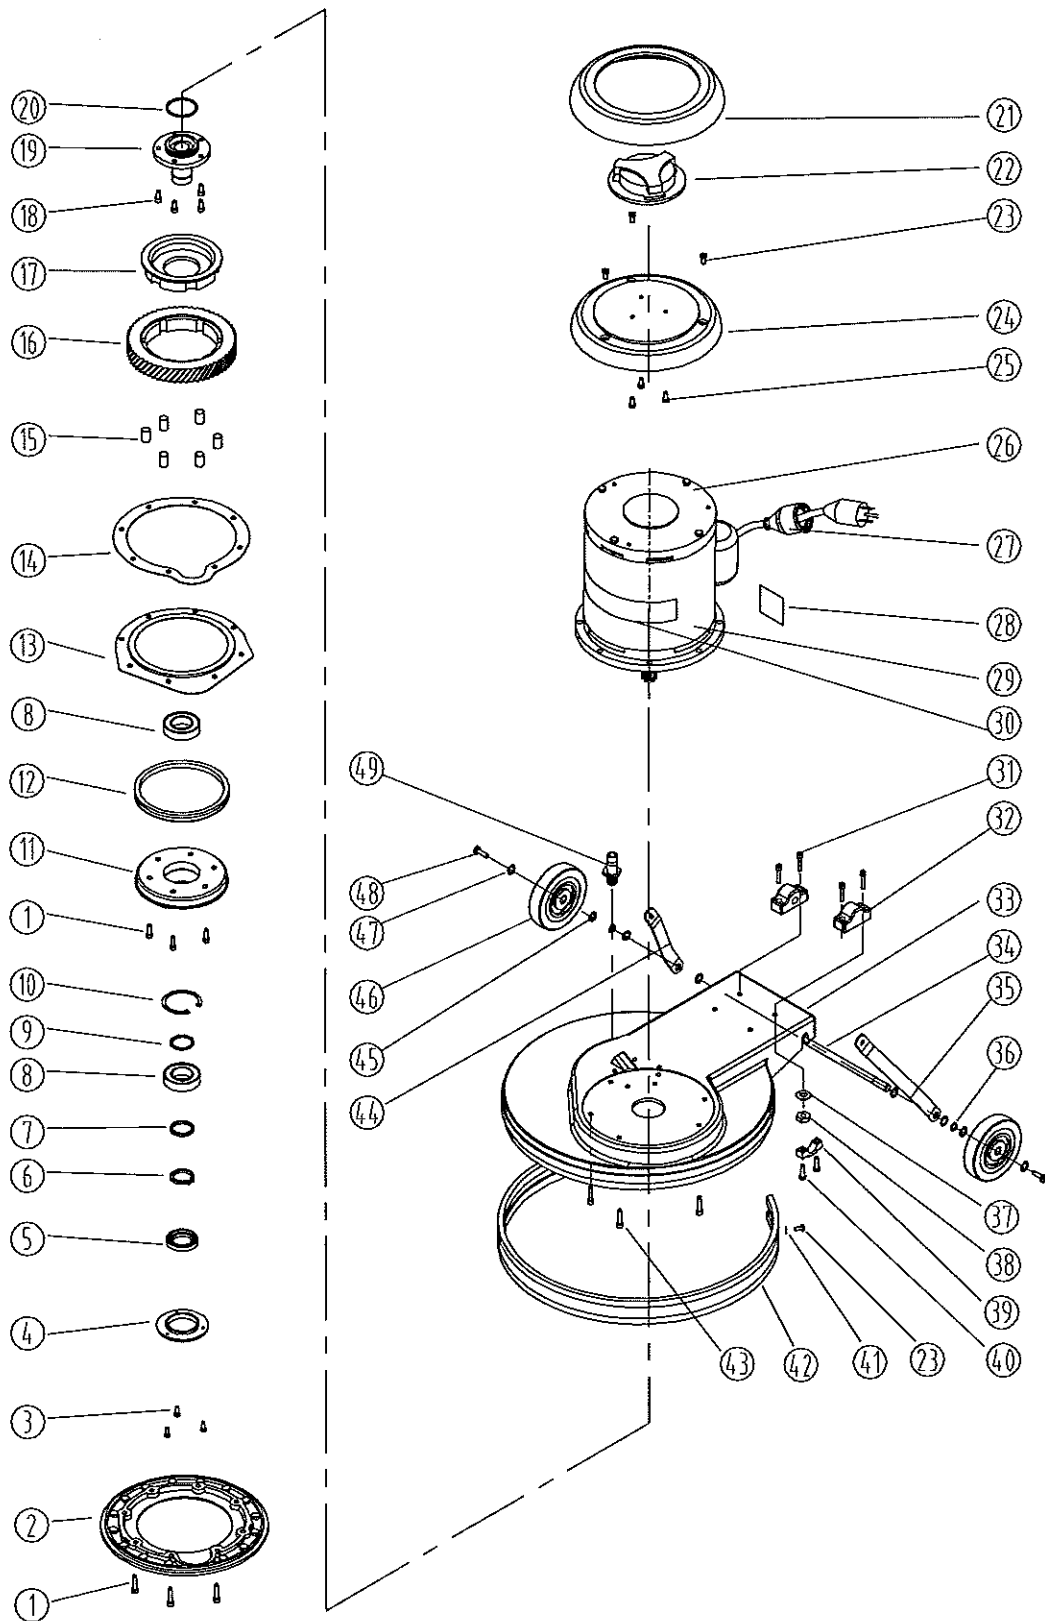

VIPER

VENOM

VN1700

FLOOR MACHINE

BASE GROUP FOR VN1700

BASE ASSEMBLY - VN1700

DIA NO	PART NUMBER	DESCRIPTION	NO REQ'D
1	VF14201	SCREW, HEX SOCKET, M6 X 20	14
2	VF46104	COVER	1
3	VF14051	SCREW, FLAT HEAD, M4 X 10	3
4	VF46106	COVER	1
5	VF14089	SEAL	1
6	VF14052	RETAINING RING, EXTERNAL, M30	1
7	VF46111	WASHER	1
8	VF14061	BEARING, 6006	2
9	VF46110	SPACER	1
10	VF14050	RETAINING RING, INTERNAL, M55	1
11	VF46107	CLUTCH PLATE	1
12	VF46114	SEAL	1
13	VF46103	COVER	1
14	VF46119	SEAL	1
15	VF46109	PIN	6
16	VF46102	GEAR	1
17	VF46108	SEAT, GEAR	1
18	VF14208	SCREW, M6 X 12	5
19	VF46105	SHAFT	1
20	VF14055	"O" RING	1
21	VF47023	BUMPER, TOP COVER, MOTOR	1
22	VF30002	CLUTCH PLATE	1
23	VA13474	SCREW, M5 X 12	5
24	VF30001	TOP COVER, MOTOR	1
25	VF14222	SCREW, M5 X 12	3
26	YCQ17000	MOTOR, 120V, 1HP	1
	VF999805	CAPACITOR, START, 400UF-450 / 110V	1
	VV30142	CAPACITOR, RUN, 40UF / 375V	1
27	AS41902	PLUG PROTECTOR, LARGE FEMALE	1
28	VF40994	LABEL, READ MANUAL	1
29	VF46122	LABEL, MOTOR	1
30	VF41079	LABEL, VIPER	1
31	GT13080	SCREW, M6 X 30	4
32	VF30011	CLAMP BLOCK, HANDLE	1
33	VF46130	FRAME	1
34	VF30026	AXLE	1
35	VF30020	BRACKET, LEFT HANDLE	1
36	VF13520	WASHER, LOCK, M12	2
37	GT13032	WASHER, PLAIN, M6 X M16 X 1.5	4
38	VF13502	NUT, LOCK, M6	4
39	GV40235	CLAMP BLOCK, AXLE	2
40	VV13621	SCREW, SELF-TAPPING, M5 X 20	2
41	VF13474A	WASHER, PLAIN	4
42	VF46118	BUMPER	1
43	VF14053	SCREW, M6 X 25	6
44	VF30019	BRACKET, HANDLE, RIGHT	1
45	VF50119	WASHER, LOCK	2
46	VF48202	WHEEL, 5"	2
47	VF13666	WASHER, M6	2
48	VF44012	SCREW, M6 X 12.7	2
49	VF40152	HOSE BARB	1