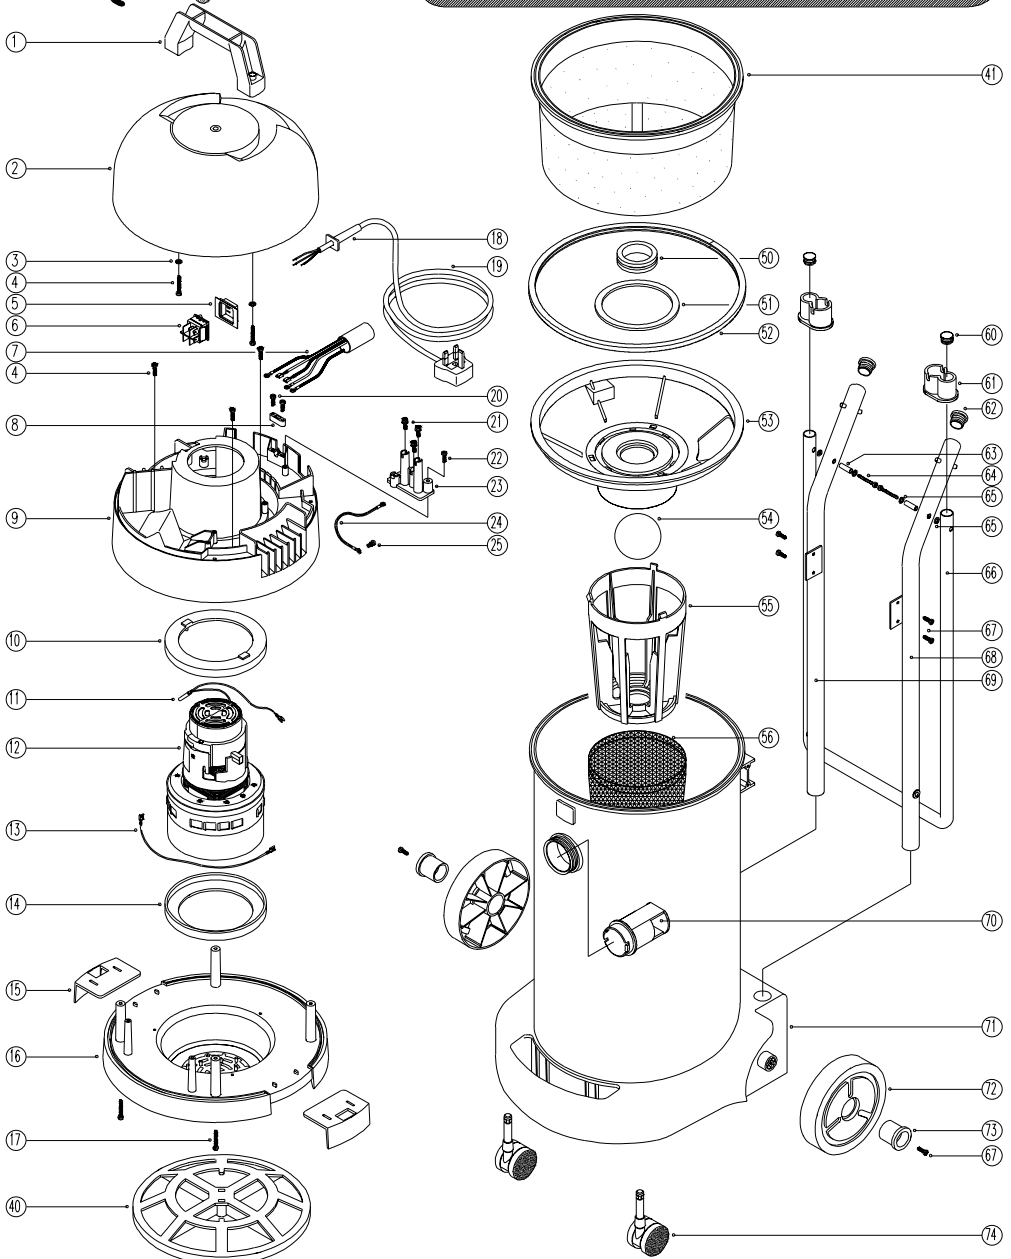

Spare Parts

Model No. **WV470**

Numatic, International, Chard, Somerset, TA20 2BB.
Tel: 01460 68480 Fax: 01460 68560
Sales - Tel: 01460 68600 Fax: 01460 68458

231856
DRAWING:EXP369 ISS:01
05/12/97

SPARE PARTS

POS.	PART No	DESCRIPTION
1	227059	Fixed Handle
2	325020	Lid
3	219003	M5 Form A Steel Washer
4	219041	No8 x 3/4" Long Plastite Screw
5	220670	Switch Cover
6	220286	Switch
7	220144	Suppressor
	320502	80mm Long Black Link Wire
	320503	90mm Long White Link Wire
		} 100V & CSA } Machines
8	227008	Cable Clamp
9	225017	Top Motor Housing (No Print)
	225017NR	Top Motor Housing (Printed Red Numatic)
	225017NB	Top Motor Housing (Printed Blue Numatic)
	225017NG	Top Motor Housing (Printed Green Numatic)
	225017NY	Top Motor Housing (Printed Yellow Numatic)
10	202030	Top Motor Gasket
11	220561	230V Thermal Overload
	220562	115V Thermal Overload
	320285	110mm Long White Motor Link Wire(100V Machine Only)
12	205060	230V Motor
	205062	115V Motor
	205063	100V Motor
13	320296	340mm Long White Link Wire
14	202031	Bottom Motor Gasket
15	227115	Toggle
16	227002	Bottom Motor Housing
17	219104	No8 x 1" Plastite 2-50 Screw
18	220132	Stress Relief
19	220231	Mains Cable (U.K. Plug)
	220252	Mains Cable (C.E.E. Plug)
	220500	Mains Cable (C.S.A. Plug) (2 Core)
	220506	Mains Cable (C.S.A. Plug) (3 Core)
	220058	Mains Cable (No Plug)
	299039	Mains Cable (Australian Plug)
	220466	Mains Cable (15 Amp Plug)

POS.	PART No	DESCRIPTION
20	219107	No6 x 5/8" Long Plastite Screw
21	219090	M4 x 8mm Long Sems Screw
22	219101	No8 x 1/2" Long Plastite Screw
23	220564	Terminal Block Moulding (2 Core Machines)
	220472	Terminal Block Moulding (3 Core Machines)
24	320303	300mm Long Green/Yellow Link Wire
25	219566	M4 x 6mm Long Taprite Screw
40	209050	Filter Grid
41	207102	White Filter & Gasket
50	220235	Float Grommet
51	225083	Sealing Ring
52	207011	Float Gasket
53	225087	Float Cage Support
54	206026	Polyprop Ball
55	225086	Moulded Float Cage
56	207055	Gauze Filter
60	20638V	3/4" Tube End Stop
61	206362	Locking Ring
62	20637V	1" Tube End Stop
63	219567	Spiral Spacer
64	220033	M5 x 35mm Long Pozzi Pan Machine Screw
65	219003	M5 Form A Steel Washer
66	418736	Pivot Handle
67	219105	No8 x 5/8" Long Plastite Screw
68	418735	Right Hand Handle Support
69	418733	Left Hand Handle Support
70	225085	Bag Connector
71	227192	Container - Red
	227193	Container - Blue
	227194	Container - Green
	227195	Container - Yellow
72	204071	150mm Black Wheel
73	227011	Black Hub Cap
74	204067	50mm Twin Wheel Castor