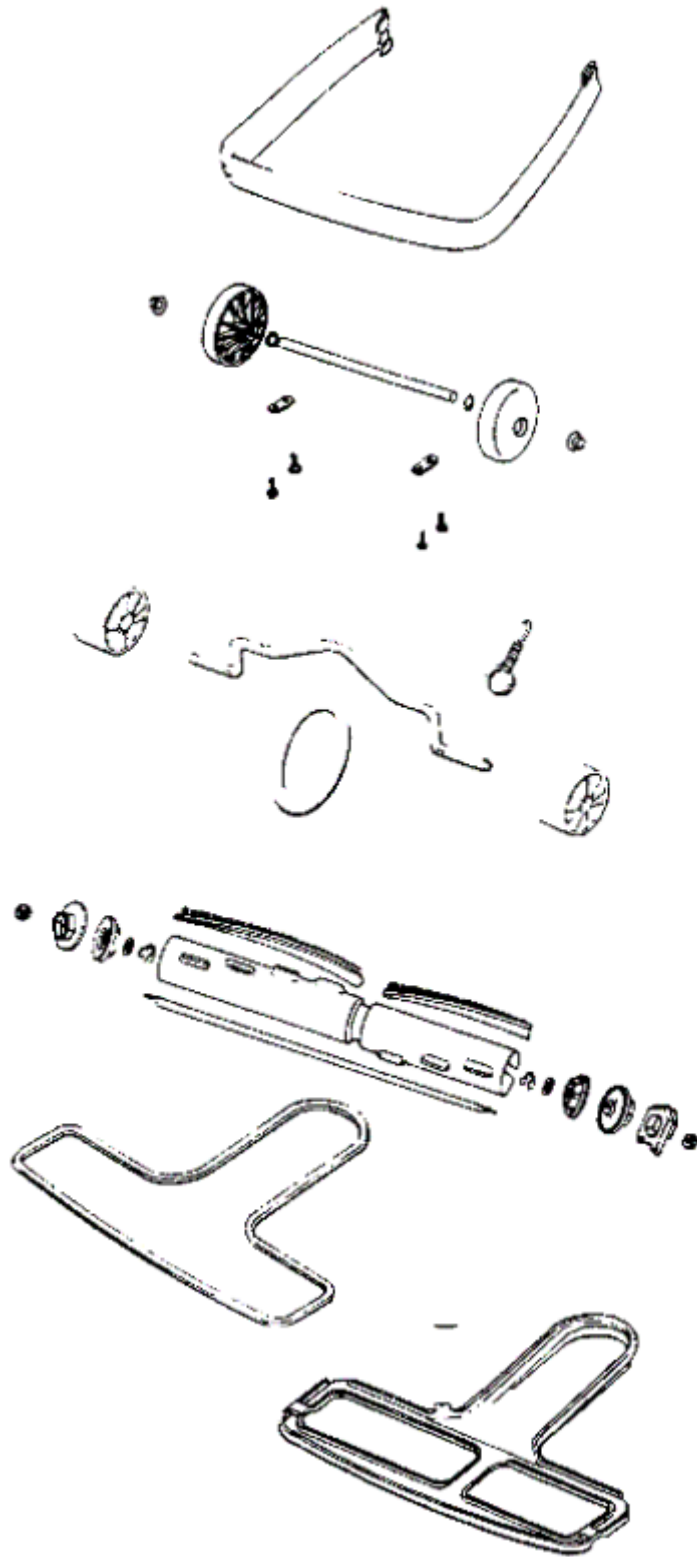

Cover - SC695A

REPAIR PARTS LIST

Model

SC695A

Commercial Upright

Base & Hood Assembly - SC695A

Base & Hood Assembly - SC695A

Ref #	Part	Description	Comments	Qty
1	14660-1	BUTTON SWITCH		
2	24834A-1	Discontinued, use 24834A-3		
3	24964A	CAM use 24964A-1		
4	24965A	CAM (L) use 24965A-1		
5	30517	GASKET - MOTOR SEAL		
6	36263	COVER - WHEEL		
7	37034	SPRING-ADAPT RETAINER		
8	37989	CLIP-SWITCH		
9	38053-2	KNOB ASY-BLNER (38053-1		
10	38067	SEPARATOR ASSY		
11	38218-1	BRACKET BUSHING		
12	53097	SPRINGS-FT PED-PKG5		
13	53118	RIVETS-PKG 10 (NLA) (NLA)		
14	53122	BUSHING-PKG10 (48114		
15	53133	STL WASHERS-PKG (48495 (NLA)		
16	53140	CLAMPS&SCREWS-PKG 6		
17	53143	SCREWS-PKG 10 (48868		
18	53214-1	WIRE NUTS/PKG 10		
19	53215-4	SCREW PACKAGE		
20	53238-11	SCREW PKG (EW312-10T8		
21	53238-13	SCREW PKG (53238-29		
22	26808-3	BUTTON-SWITCH (26808-2		
23	54151-2	Discontinued, use 13738-5		
24	54177	WIRE & TERMINAL ASSY		
25	54314-2	HOOD ASSY		
26	54352-3	MTR 1 SP 6.5 (14774-3)		
27	54410-6	BASE ASSY.12"		

Furniture Guard & Brushroll - SC695A

Furniture Guard & Brushroll - SC695A

Ref #	Part	Description	Comments	Qty
1	13236-3	TUBE - DISTURBUL (13236)		
2	25922-1	BOTTOM PLATE ASSY		
3	25937	SHAFT - DISTURBULATOR		
4	26057A	CAP - DISTURBULATOR		
5	26059A	CAP - COVER		
6	26242-1	REAR WHEEL use 26242-119N		
7	26296-9	Discontinued, use 27564-1		
8	35859A-1	WHEEL - FRONT		
9	35947A	AXLE - FRONT		
10	37183	AXLE - REAR		
11	37234-1	WHEEL & AXLE ASSY		
12	46538	TAPE-FOAM (use 46538-4)		
13	49899	WASHER - FELT (155316)		
14	52100	BELT PKG ASSY (UPRIGHT)		
15	52282-4	BRISTLE STRIP SE (52282-3)		
16	53076-2	AXLE SPRINGS-PKG (36407A)		
17	53110	WASHERS-PKG 10 (47585)		
18	53121	PUSH NUTS-PKG 10		
19	53158	LOCKNUTS-PKG 10 (49175)		
20	53184	KLIPRINGS-PKG 10 (49900)		
21	53201	CLAMPS-PKG 10 (55535-2)		
22	53238-11	SCREW PKG (EW312-10T8)		
	53270	DIST ASSY (12") (26060A-1)		
24	54256	BRG & RET ASSY		