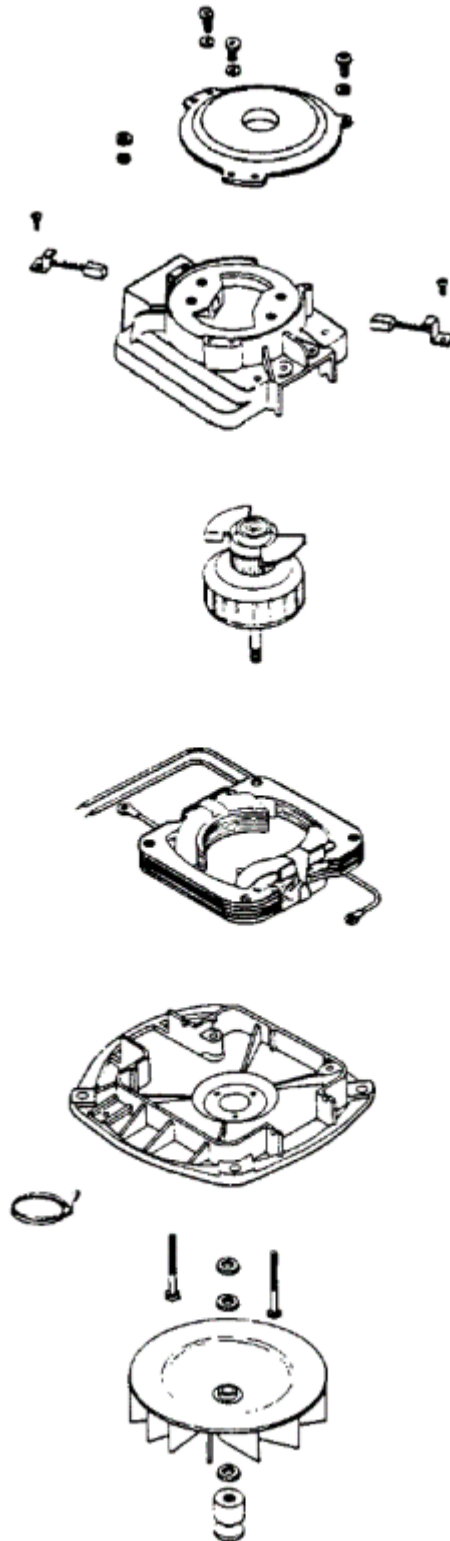

Motor - SC695A

Motor - SC695A

Ref #	Part	Description	Comments	Qty
1	12988	UPR MTR FAN-LEXAN		
2	20217E	RETAINER - UPPER BEARING		
3	30474A	FAN - MOTOR COOLING		
4	30478	MOTOR BRUSH ASSY		
5	37012-2	PULLEY - MOTOR DRIVE		
6	42875	BEARING RETAINER ASSY-W/L		
7	53088-1	BALL BEARING - PACKAGE		
8	53138	SCREWS-PKG 10		
9	53142	SCREWS (PKG OF 1 (48855 (NLA)		
10	53148	FAN WASHERS-PKG 10 (felt)		
11	53187-1	RIVETS-PKG10		
12	53188-1	WASHERS-PKG10 (metal)		
13	53213-4	NUTS-PKG 10 (EW14-8ZP		
14	53219-2	SCREWS PKG 10		
15	53222-3	LK WSHRS-PKG10		
16	53441-2	FIELD ASSY		
17	54169-1	MOTOR BASE ASSY		
18	54395-4	ARMATURE KIT		
19	54396	MOTOR COVER ASSY - LABEL		
20	56802-2	Discontinued, use 46713-1