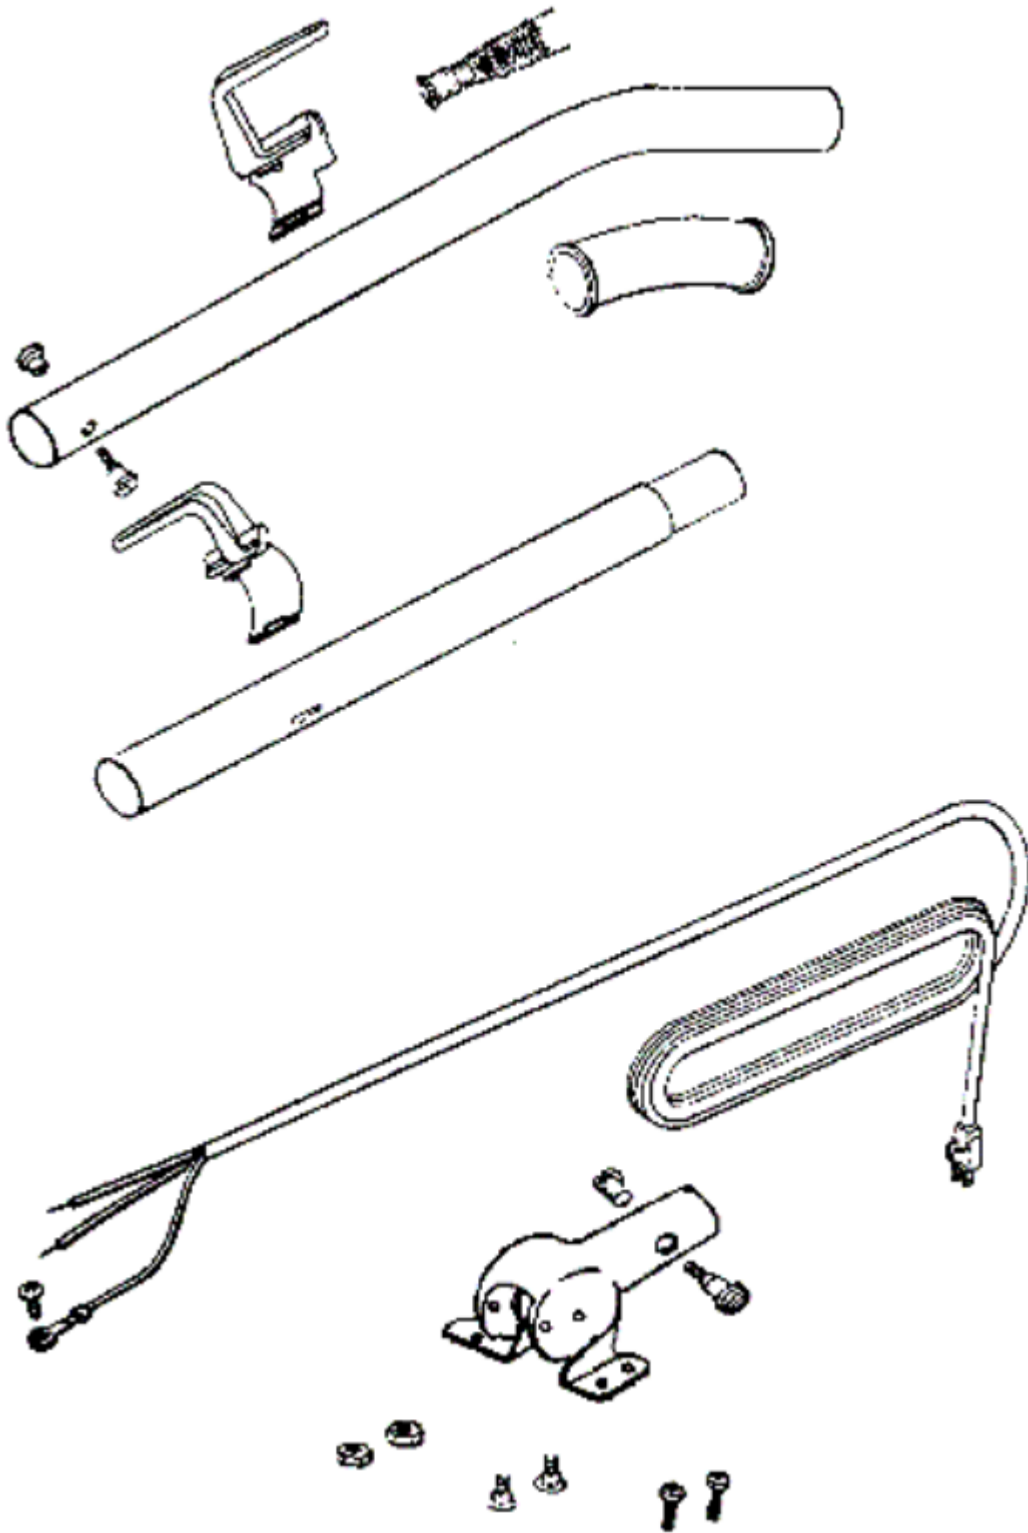

Handle - SC695A

Handle - SC695A

Ref #	Part	Description	Comments	Qty
1	12637-2	TUBE - HANDLE (LOWER)		
2	25329-35SV	HANDLE ASSY (UPPER)		
3	35293-8	GRIP - HANDLE		
4	38183-1	HANDLE SOCKET ASSY		
5	38495	SPRING - STRAIN RELIEF PK		
6	52370-12	CORD & TERM ASSY-FB-50		
7	53145	BOLTS/PKG 10 (48870)		
8	53198-1	HDLE SCREWS/PKG (55468-1)		
9	53213-5	NUT PK 10 (EW14-10C)		
10	53228-2	SCREWS/PKG 10 (EW126-8P5Z)		
11	53238-13	SCREW PKG (53238-29)		
12	53574-1	RETNR PKG(UPPER&LOWER)BEIGE